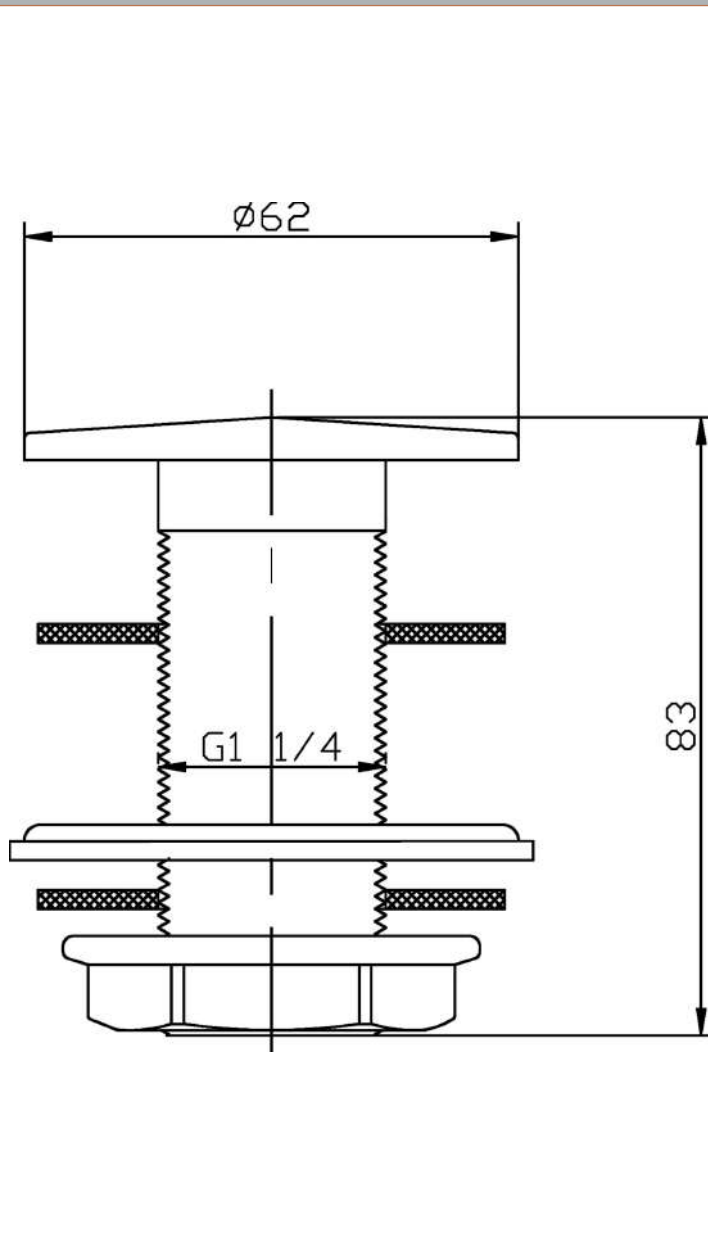

Sales Code: ER02

Description: Unslotted Flip Top Basin Waste

Product Dimensions

Length (mm):	
Width (mm):	0
Height (mm):	0
Depth (mm):	0
Nett Weight (kg):	0.32

Packaging Dimensions

Height (mm):	100
Width (mm):	65
Depth (mm):	65
Gross Weight (kg):	0.32

Packaging Data

Box Colour:	White Cardboard Box
Box Qty:	0
Label Size:	0 x 0
Label Colour:	White Label
Label Qty:	0

Outer Box Dimensions (If Applicable)

Height (mm):	0
Width (mm):	0
Length (mm):	
Depth (mm):	
Gross Weight (kg):	0
Barcode:	5055146166726

Product Details

Country of Origin:	China
Fitting Instruction:	No
CE & UKCA:	N/A
Product Material:	Brass
Heating Element Wattage:	Not Applicable
Colour/Finish:	Chrome
Product Diameter:	62mm
Connection Size:	11/4"