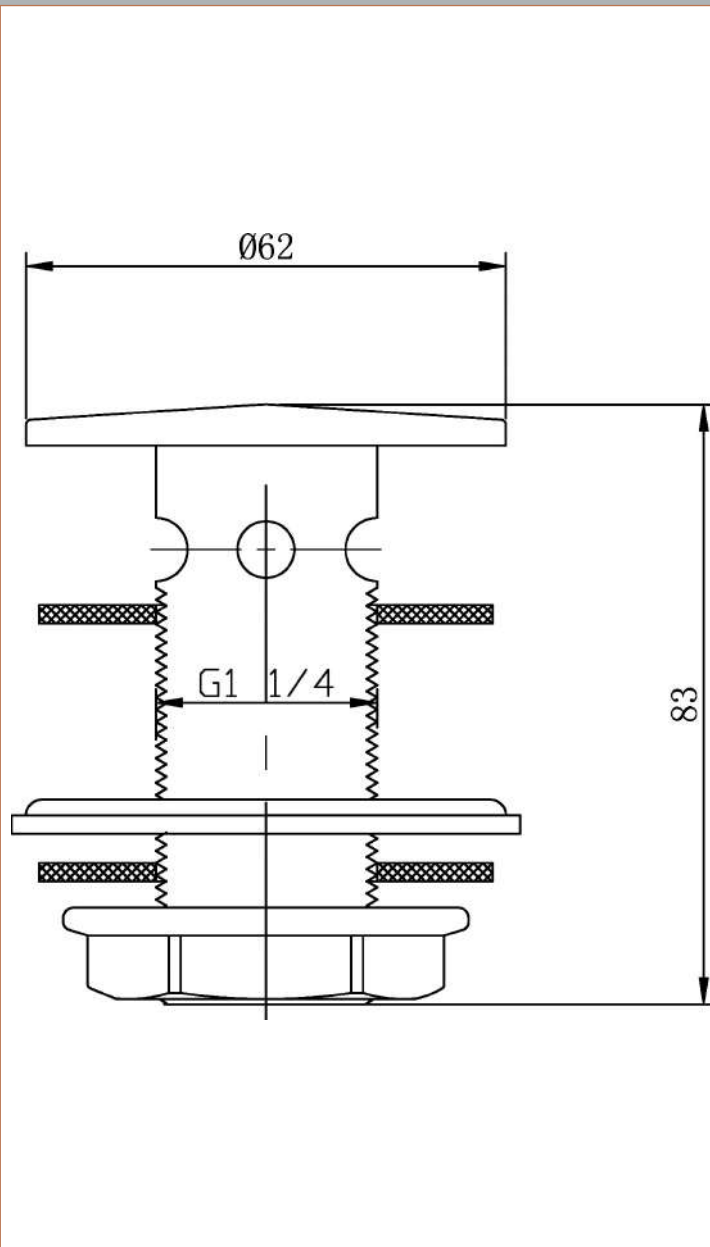

Sales Code: ER03

Description: Brass Flip Top Basin Waste

Product Dimensions

Length (mm):	
Width (mm):	0
Height (mm):	0
Depth (mm):	0
Nett Weight (kg):	0.2

Packaging Dimensions

Height (mm):	100
Width (mm):	65
Depth (mm):	65
Gross Weight (kg):	0.21

Packaging Data

Box Colour:	White Cardboard Box
Box Qty:	0
Label Size:	0 x 0
Label Colour:	White Label
Label Qty:	0

Outer Box Dimensions (If Applicable)

Height (mm):	0
Width (mm):	0
Length (mm):	
Depth (mm):	
Gross Weight (kg):	0
Barcode:	5055146132585

Product Details

Country of Origin:	China
Fitting Instruction:	No
CE & UKCA:	N/A
Product Material:	Brass
Heating Element Wattage:	Not Applicable
Colour/Finish:	Chrome
Product Diameter:	62mm
Connection Size:	11/4"