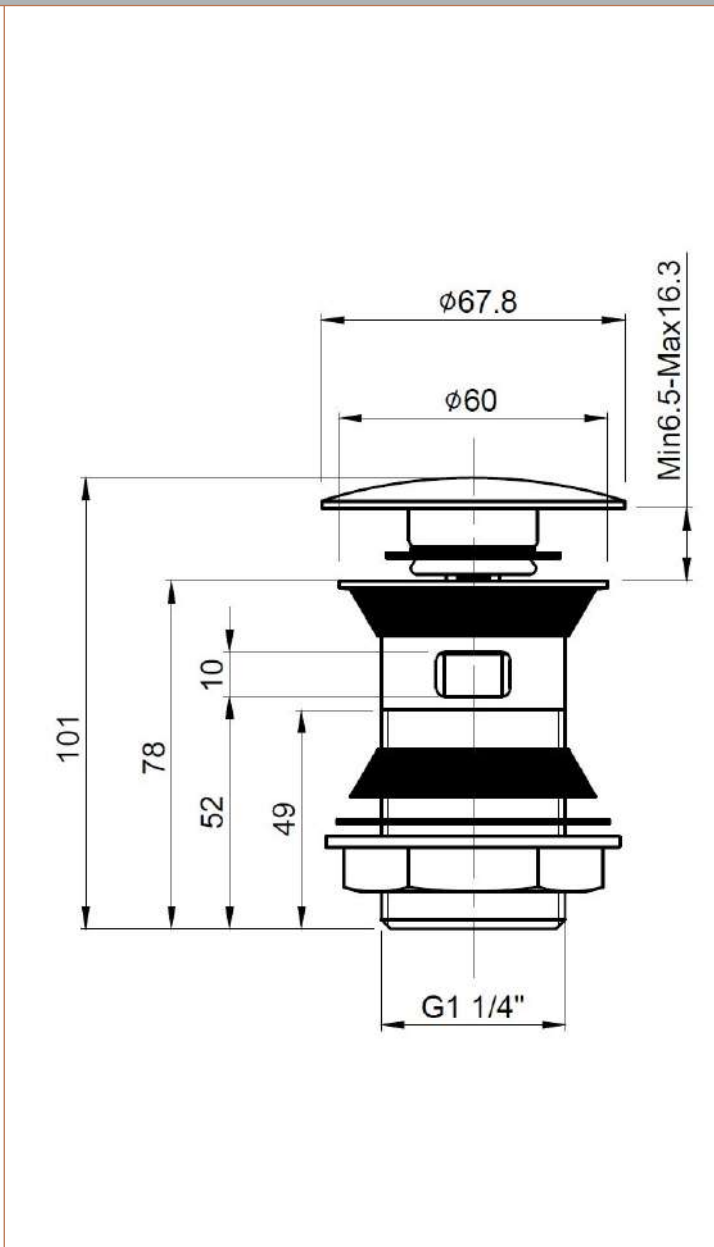

Sales Code: ER07

Description: Push Button Basin Waste Slotted

Product Dimensions

Length (mm):	
Width (mm):	0
Height (mm):	0
Depth (mm):	0
Nett Weight (kg):	0.3

Packaging Dimensions

Height (mm):	65
Width (mm):	65
Depth (mm):	100
Gross Weight (kg):	0.3

Packaging Data

Box Colour:	White Cardboard Box
Box Qty:	0
Label Size:	0 x 0
Label Colour:	White Label
Label Qty:	0

Outer Box Dimensions (If Applicable)

Height (mm):	0
Width (mm):	0
Length (mm):	
Depth (mm):	
Gross Weight (kg):	0
Barcode:	5055275870822

Product Details

Country of Origin:	China
Fitting Instruction:	No
CE & UKCA:	N/A
Product Material:	Ss
Heating Element Wattage:	Not Applicable
Colour/Finish:	Chrome
Product Diameter:	61mm
Connection Size:	11/4"