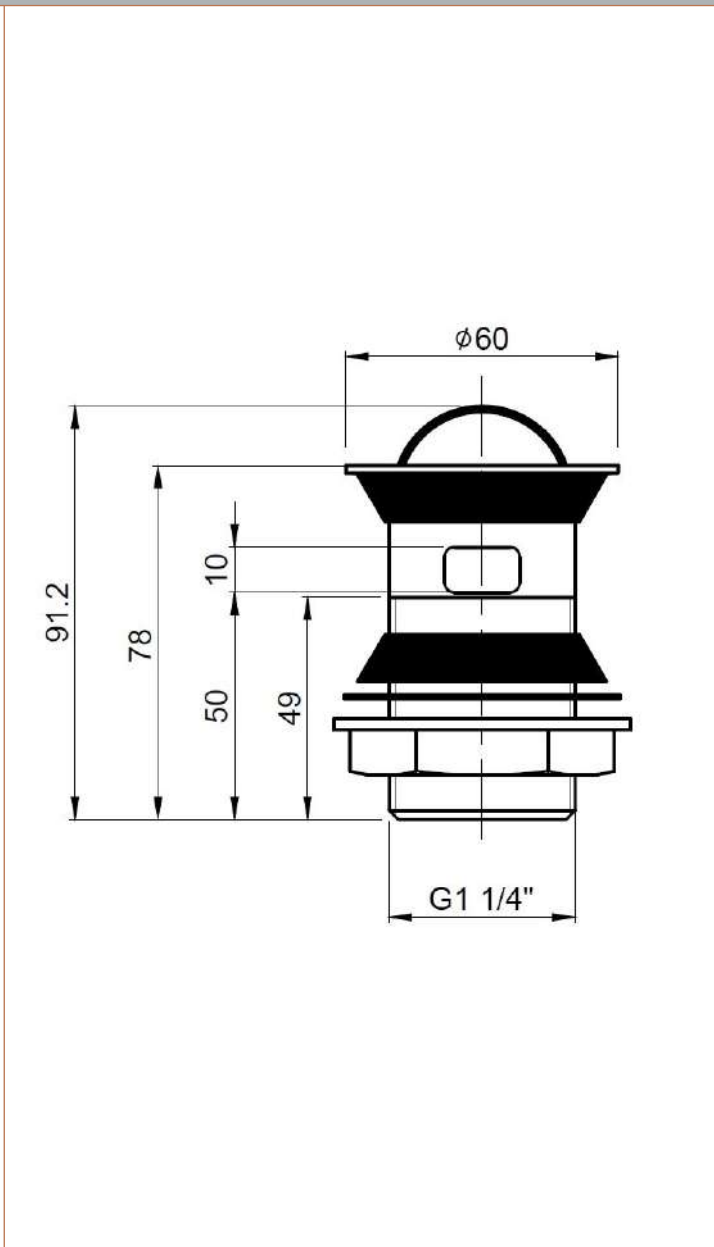

Sales Code: ER08

Description: Ss Flip Top Basin Waste

Product Dimensions

Length (mm):	
Width (mm):	0
Height (mm):	0
Depth (mm):	0
Nett Weight (kg):	0.2

Packaging Dimensions

Height (mm):	100
Width (mm):	65
Depth (mm):	65
Gross Weight (kg):	0.2

Packaging Data

Box Colour:	White Cardboard Box
Box Qty:	0
Label Size:	0 x 0
Label Colour:	White Label
Label Qty:	0

Outer Box Dimensions (If Applicable)

Height (mm):	0
Width (mm):	0
Length (mm):	
Depth (mm):	
Gross Weight (kg):	0
Barcode:	5055275870839

Product Details

Country of Origin:	China
Fitting Instruction:	No
CE & UKCA:	N/A
Product Material:	Ss
Heating Element Wattage:	Not Applicable
Colour/Finish:	Chrome
Product Diameter:	62mm
Connection Size:	11/4"