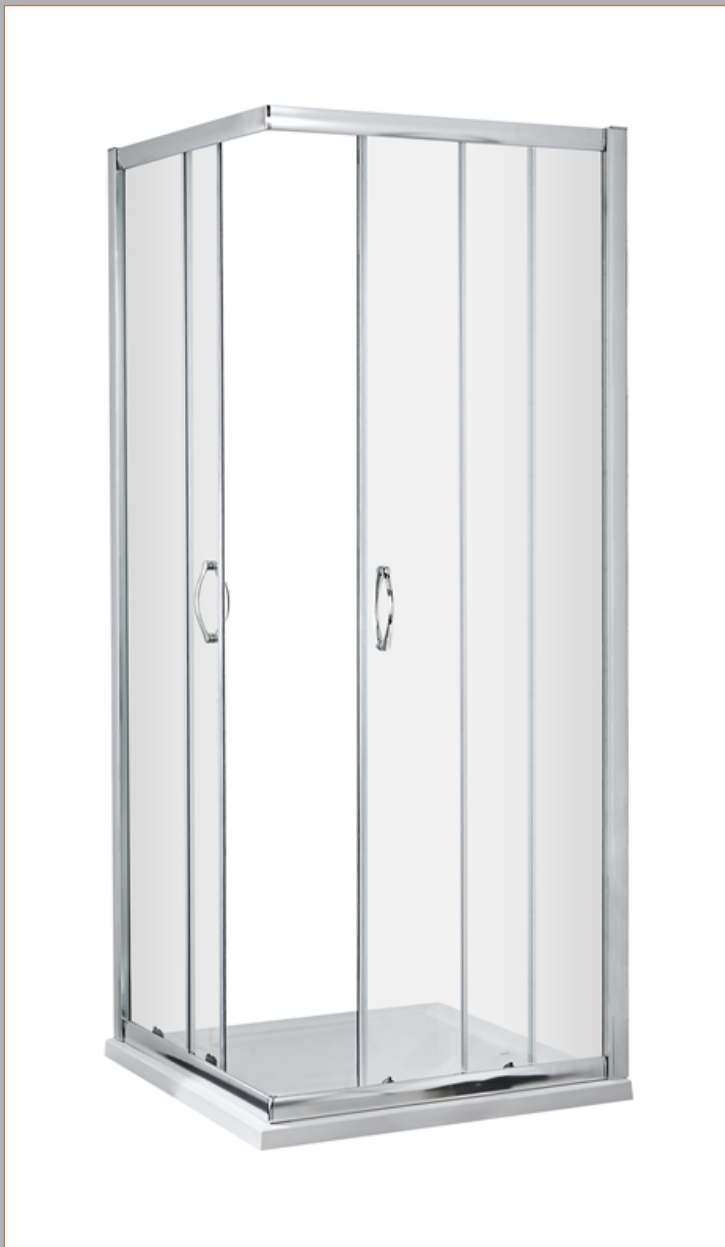

Sales Code: ERCE7676

Description: Ella 760X760 Corner Entry Enclosure 1850

Ella Corner Entry Enclosure

Product Dimensions

Height (mm):	1850
Width (mm):	750
Depth (mm):	750
Nett Weight (kg):	35.5

Packaging Dimensions

Height (mm):	1910
Width (mm):	480
Length (mm):	65
Gross Weight (kg):	35.5

Packaging Data

Box Colour:	Brown Cardboard Box - Printed
Box Qty:	1
Label Size:	100 x 50
Label Colour:	Not Applicable
Label Qty:	0

Outer Box Dimensions (If Applicable)

Height (mm):	
Width (mm):	
Depth (mm):	
Length (mm):	
Gross Weight (kg):	
Barcode:	5055369078639

Product Details

Country of Origin:	China
Fitting Instruction:	No
CE Approval:	Yes
Profile Material:	Aluminium
Profile Finish:	Satin Chrome
Adjustments (mm):	730mm - 750mm
Entry Width (mm):	365mm
Swing In Dim (mm):	N/A
Swing Out Dim (mm):	N/A
Radius (mm):	Not Applicable
Glass Thickness (mm):	5
Easy Fit:	Yes
Easy Clean:	No
Handle Style:	D Shape Handle
Handle Material:	Plastic
Enclosure Design:	Framed
Wheel Type:	Plastic, Dual, Quick Release
Support Bar Included:	Support Bar Not Included
Extras:	None