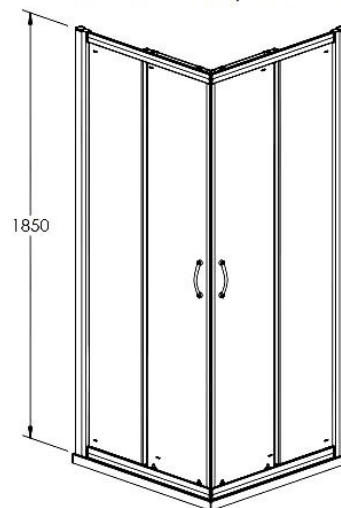

Sales Code: ERCE7676

Description: Ella 760X760 Corner Entry Enclosure 1850

Ella Corner Entry Enclosure

Product Dimensions

Height (mm):	1850
Width (mm):	750
Depth (mm):	750
Nett Weight (kg):	35.5

Packaging Dimensions

Height (mm):	1910
Width (mm):	480
Length (mm):	65
Gross Weight (kg):	35.5

Packaging Data

Box Colour:	Brown Cardboard Box - Printed
Box Qty:	1
Label Size:	100 x 50
Label Colour:	Not Applicable
Label Qty:	0

Outer Box Dimensions (If Applicable)

Height (mm):	
Width (mm):	
Depth (mm):	
Length (mm):	
Gross Weight (kg):	
Barcode:	5055369078639

Product Details

Country of Origin:	China
Fitting Instruction:	No
CE Approval:	Yes
Profile Material:	Aluminium
Profile Finish:	Satin Chrome
Adjustments (mm):	730mm - 750mm
Entry Width (mm):	365mm
Swing In Dim (mm):	N/A
Swing Out Dim (mm):	N/A
Radius (mm):	Not Applicable
Glass Thickness (mm):	5
Easy Fit:	Yes
Easy Clean:	No
Handle Style:	D Shape Handle
Handle Material:	Plastic
Enclosure Design:	Framed
Wheel Type:	Plastic, Dual, Quick Release
Support Bar Included:	Support Bar Not Included
Extras:	None