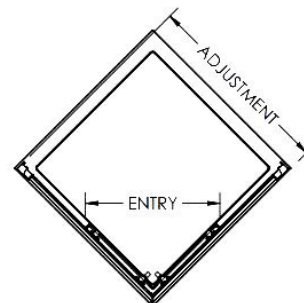

Sales Code: ERCE7676

Description: Ella 760X760 Corner Entry Enclosure 1850

Ella Corner Entry Enclosure

Product Dimensions

Height (mm):	1850
Width (mm):	750
Depth (mm):	750
Nett Weight (kg):	35.5

Packaging Dimensions

Height (mm):	1910
Width (mm):	480
Length (mm):	65
Gross Weight (kg):	35.5

Packaging Data

Box Colour:	Brown Cardboard Box - Printed
Box Qty:	1
Label Size:	100 x 50
Label Colour:	Not Applicable
Label Qty:	0

Outer Box Dimensions (If Applicable)

Height (mm):	
Width (mm):	
Depth (mm):	
Length (mm):	
Gross Weight (kg):	
Barcode:	5055369078639

Product Details

Country of Origin:	China
Fitting Instruction:	No
CE Approval:	Yes
Profile Material:	Aluminium
Profile Finish:	Satin Chrome
Adjustments (mm):	730mm - 750mm
Entry Width (mm):	365mm
Swing In Dim (mm):	N/A
Swing Out Dim (mm):	N/A
Radius (mm):	Not Applicable
Glass Thickness (mm):	5
Easy Fit:	Yes
Easy Clean:	No
Handle Style:	D Shape Handle
Handle Material:	Plastic
Enclosure Design:	Framed
Wheel Type:	Plastic, Dual, Quick Release
Support Bar Included:	Support Bar Not Included
Extras:	None