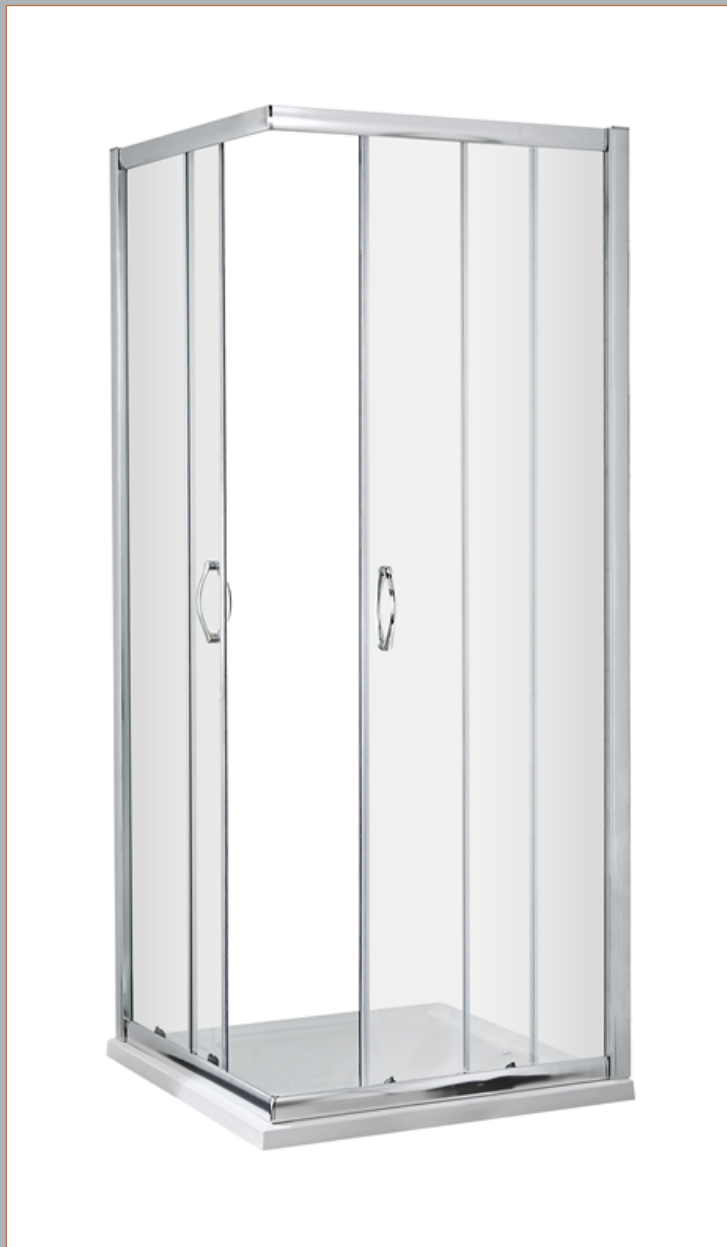

Sales Code: ERCE8080

Description: Ella 800X800 Corner Entry Enclosure 1850

Ella Corner Entry Enclosure

### Product Dimensions

Height (mm):	1850
Width (mm):	790
Depth (mm):	790
Nett Weight (kg):	38.5

### Packaging Dimensions

Height (mm):	1910
Width (mm):	520
Length (mm):	65
Gross Weight (kg):	38.5

### Product Details

Country of Origin:	China
Fitting Instruction:	No
CE Approval:	Yes
Profile Material:	Aluminium
Profile Finish:	Satin Chrome
Adjustments (mm):	770mm-790mm
Entry Width (mm):	395mm
Swing In Dim (mm):	N/A
Swing Out Dim (mm):	N/A
Radius (mm):	Not Applicable
Glass Thickness (mm):	5
Easy Fit:	Yes
Easy Clean:	No
Handle Style:	D Shape Handle
Handle Material:	Plastic
Enclosure Design:	Framed
Wheel Type:	Plastic, Dual, Quick Release
Support Bar Included:	Support Bar Not Included
Extras:	None