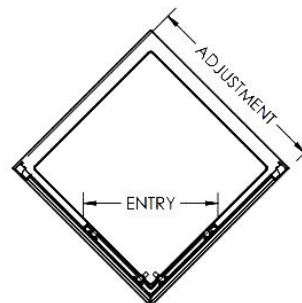

### Product Dimensions

Height (mm):	1850
Width (mm):	790
Depth (mm):	790
Nett Weight (kg):	38.5

### Packaging Dimensions

Height (mm):	1910
Width (mm):	520
Length (mm):	65
Gross Weight (kg):	38.5

### Outer Box Dimensions (If Applicable)

Height (mm):	
Width (mm):	
Depth (mm):	
Length (mm):	
Gross Weight (kg):	
Barcode:	5055369078646

### Product Details

Country of Origin:	China
Fitting Instruction:	No
CE Approval:	Yes
Profile Material:	Aluminium
Profile Finish:	Satin Chrome
Adjustments (mm):	770mm-790mm
Entry Width (mm):	395mm
Swing In Dim (mm):	N/A
Swing Out Dim (mm):	N/A
Radius (mm):	Not Applicable
Glass Thickness (mm):	5
Easy Fit:	Yes
Easy Clean:	No
Handle Style:	D Shape Handle
Handle Material:	Plastic
Enclosure Design:	Framed
Wheel Type:	Plastic, Dual, Quick Release
Support Bar Included:	Support Bar Not Included
Extras:	None