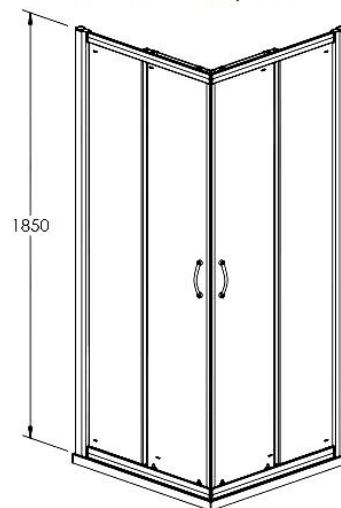

Sales Code: ERCE8080

Description: Ella 800X800 Corner Entry Enclosure 1850

Ella Corner Entry Enclosure

### Product Dimensions

Height (mm):	1850
Width (mm):	790
Depth (mm):	790
Nett Weight (kg):	38.5

### Packaging Dimensions

Height (mm):	1910
Width (mm):	520
Length (mm):	65
Gross Weight (kg):	38.5

### Product Details

Country of Origin:	China
Fitting Instruction:	No
CE Approval:	Yes
Profile Material:	Aluminium
Profile Finish:	Satin Chrome
Adjustments (mm):	770mm-790mm
Entry Width (mm):	395mm
Swing In Dim (mm):	N/A
Swing Out Dim (mm):	N/A
Radius (mm):	Not Applicable
Glass Thickness (mm):	5
Easy Fit:	Yes
Easy Clean:	No
Handle Style:	D Shape Handle
Handle Material:	Plastic
Enclosure Design:	Framed
Wheel Type:	Plastic, Dual, Quick Release
Support Bar Included:	Support Bar Not Included
Extras:	None