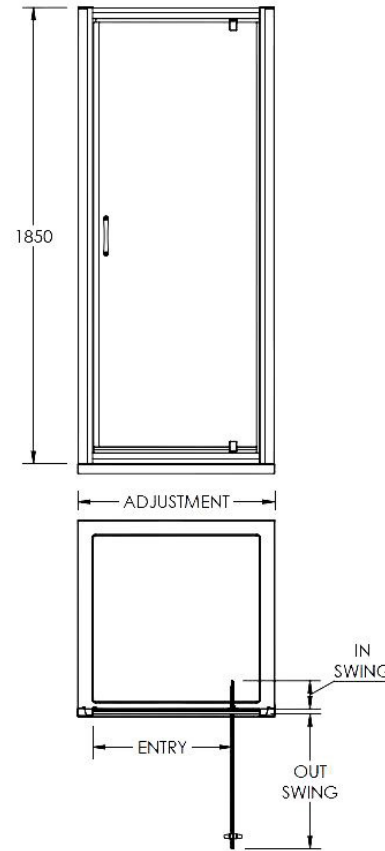

Sales Code: ERPD70

Description: Ella 700mm Pivot Door (1850mm)

Ella Pivot Enclosure

Product Dimensions

Height (mm):	1850
Width (mm):	690
Depth (mm):	42
Nett Weight (kg):	18.7

Packaging Dimensions

Height (mm):	1910
Width (mm):	700
Length (mm):	65
Gross Weight (kg):	18.7

Packaging Data

Box Colour:	Brown Cardboard Box - Printed
Box Qty:	1
Label Size:	100 x 50
Label Colour:	Not Applicable
Label Qty:	0

Outer Box Dimensions (If Applicable)

Height (mm):	
Width (mm):	
Depth (mm):	
Length (mm):	
Gross Weight (kg):	
Barcode:	5055369078691

Product Details

Country of Origin:	China
Fitting Instruction:	No
CE Approval:	Yes
Profile Material:	Aluminium
Profile Finish:	Satin Chrome
Adjustments (mm):	660mm - 690mm
Entry Width (mm):	455mm
Swing In Dim (mm):	120mm
Swing Out Dim (mm):	430mm
Radius (mm):	Not Applicable
Glass Thickness (mm):	5
Easy Fit:	No
Easy Clean:	No
Handle Style:	D Shape Handle
Handle Material:	Plastic
Enclosure Design:	Semi-Frameless
Wheel Type:	Not Applicable
Support Bar Included:	Support Bar Not Included
Extras:	None