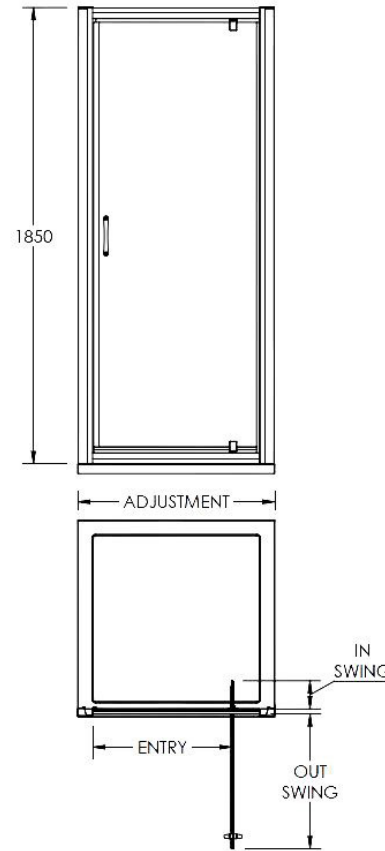

Sales Code: ERPD76

Description: Ella 760mm Pivot Door (1850mm)

Ella Pivot Enclosure

**Product Dimensions**

Height (mm):	1850
Width (mm):	750
Depth (mm):	42
Nett Weight (kg):	20.1

**Packaging Dimensions**

Height (mm):	1910
Width (mm):	760
Length (mm):	65
Gross Weight (kg):	20.1

**Packaging Data**

Box Colour:	Brown Cardboard Box - Printed
Box Qty:	1
Label Size:	100 x 50
Label Colour:	Not Applicable
Label Qty:	0

**Outer Box Dimensions (If Applicable)**

Height (mm):	
Width (mm):	
Depth (mm):	
Length (mm):	
Gross Weight (kg):	
Barcode:	5055369078707

**Product Details**

Country of Origin:	China
Fitting Instruction:	No
CE Approval:	Yes
Profile Material:	Aluminium
Profile Finish:	Satin Chrome
Adjustments (mm):	720mm - 750mm
Entry Width (mm):	515mm
Swing In Dim (mm):	120mm
Swing Out Dim (mm):	490mm
Radius (mm):	Not Applicable
Glass Thickness (mm):	5
Easy Fit:	No
Easy Clean:	No
Handle Style:	D Shape Handle
Handle Material:	Plastic
Enclosure Design:	Semi-Frameless
Wheel Type:	Not Applicable
Support Bar Included:	Support Bar Not Included
Extras:	None