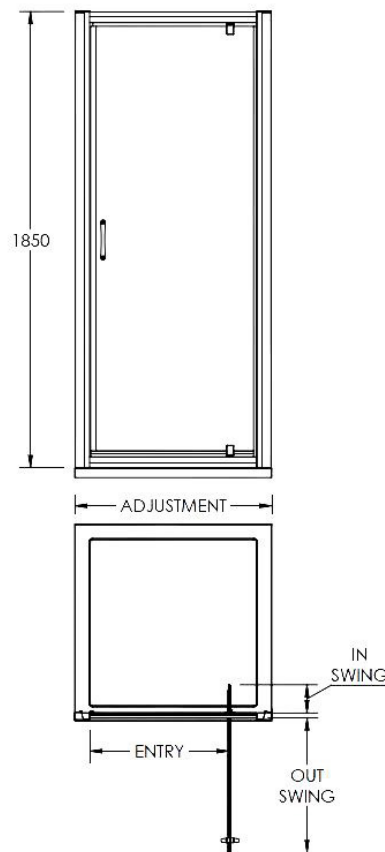

Sales Code: ERPD80

Description: Ella 800mm Pivot Door (1850mm)

Ella Pivot Enclosure

Product Dimensions

Height (mm):	1850
Width (mm):	790
Depth (mm):	42
Nett Weight (kg):	21

Packaging Dimensions

Height (mm):	1910
Width (mm):	800
Length (mm):	65
Gross Weight (kg):	21

Packaging Data

Box Colour:	Brown Cardboard Box - Printed
Box Qty:	1
Label Size:	100 x 50
Label Colour:	Not Applicable
Label Qty:	0

Outer Box Dimensions (If Applicable)

Height (mm):	
Width (mm):	
Depth (mm):	
Length (mm):	
Gross Weight (kg):	
Barcode:	5055369078714

Product Details

Country of Origin:	China
Fitting Instruction:	No
CE Approval:	Yes
Profile Material:	Aluminium
Profile Finish:	Satin Chrome
Adjustments (mm):	760mm - 790mm
Entry Width (mm):	555mm
Swing In Dim (mm):	120mm
Swing Out Dim (mm):	530mm
Radius (mm):	Not Applicable
Glass Thickness (mm):	5
Easy Fit:	No
Easy Clean:	No
Handle Style:	D Shape Handle
Handle Material:	Plastic
Enclosure Design:	Semi-Frameless
Wheel Type:	Not Applicable
Support Bar Included:	Support Bar Not Included
Extras:	None