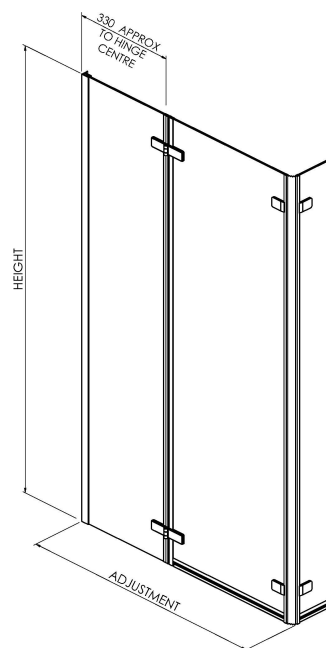

Sales Code: ERSBS0

Description: Sq Shower Ctr Hinged Screen & Return (5)

ERSBS0 ELLA WETROOM SCREENS 1400mm HIGH

CODE	GLASS THICKNESS (mm)	HEIGHT (mm)	MIN ADJUSTMENT (mm)	MAX ADJUSTMENT (mm)
ERSBS0	5	1400	805	815

### Product Dimensions

Height (mm):	1400
Width (mm):	810
Depth (mm):	38
Nett Weight (kg):	17.6

### Packaging Dimensions

Height (mm):	1455
Width (mm):	50
Length (mm):	475
Gross Weight (kg):	17.6

### Outer Box Dimensions (If Applicable)

Height (mm):	
Width (mm):	
Depth (mm):	
Length (mm):	
Gross Weight (kg):	
Barcode:	5060272824747