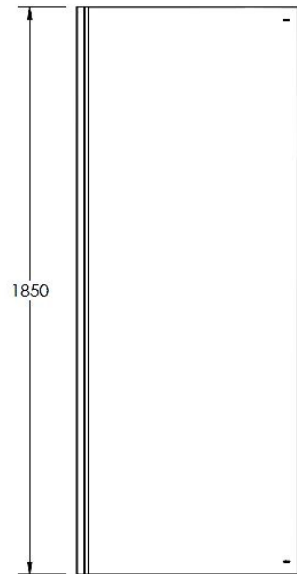

Sales Code: ERSPT0

Description: Ella 700mm Side Panel (1850mm)

Ella Side Panel

**Product Dimensions**

|                   |      |
|-------------------|------|
| Height (mm):      | 1850 |
| Width (mm):       | 690  |
| Depth (mm):       | 25   |
| Nett Weight (kg): | 17.4 |

**Packaging Dimensions**

|                    |      |
|--------------------|------|
| Height (mm):       | 1910 |
| Width (mm):        | 700  |
| Length (mm):       | 60   |
| Gross Weight (kg): | 17.4 |

**Packaging Data**

|               |                               |
|---------------|-------------------------------|
| Box Colour:   | Brown Cardboard Box - Printed |
| Box Qty:      | 1                             |
| Label Size:   | 140 x 40                      |
| Label Colour: | Not Applicable                |
| Label Qty:    | 0                             |

**Outer Box Dimensions (If Applicable)**

|                    |               |
|--------------------|---------------|
| Height (mm):       |               |
| Width (mm):        |               |
| Depth (mm):        |               |
| Length (mm):       |               |
| Gross Weight (kg): |               |
| Barcode:           | 5055369078769 |