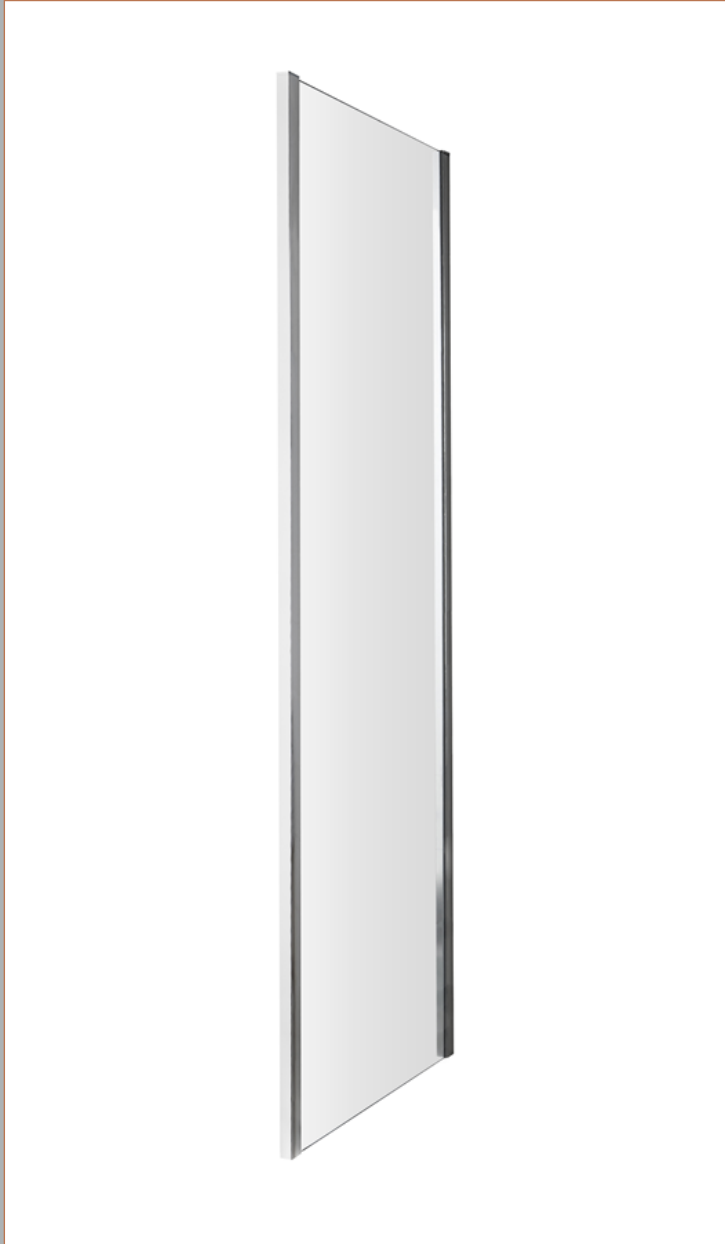

Sales Code: ERSPT6

Description: Ella 760mm Side Panel (1850mm)

Ella Side Panel

Product Dimensions

Height (mm):	1850
Width (mm):	745
Depth (mm):	25
Nett Weight (kg):	18.8

Packaging Dimensions

Height (mm):	1910
Width (mm):	760
Length (mm):	60
Gross Weight (kg):	18.8

Packaging Data

Box Colour:	Brown Cardboard Box - Printed
Box Qty:	1
Label Size:	100 x 50
Label Colour:	Not Applicable
Label Qty:	0

Outer Box Dimensions (If Applicable)

Height (mm):	
Width (mm):	
Depth (mm):	
Length (mm):	
Gross Weight (kg):	
Barcode:	5055369078776

Product Details

Country of Origin:	China
Fitting Instruction:	No
CE Approval:	Yes
Profile Material:	Aluminium
Profile Finish:	Satin Chrome
Adjustments (mm):	720mm -745mm
Entry Width (mm):	N/A
Swing In Dim (mm):	N/A
Swing Out Dim (mm):	N/A
Radius (mm):	Not Applicable
Glass Thickness (mm):	5
Easy Fit:	No
Easy Clean:	No
Handle Style:	Not Applicable
Handle Material:	Not Applicable
Enclosure Design:	Semi-Frameless
Wheel Type:	Not Applicable
Support Bar Included:	Support Bar Not Included
Extras:	None