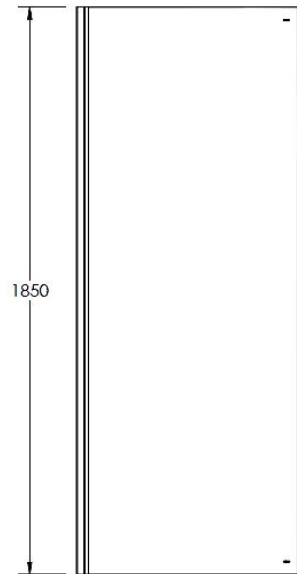

Sales Code: ERSPT6

Description: Ella 760mm Side Panel (1850mm)

Ella Side Panel

Product Dimensions

Height (mm):	1850
Width (mm):	745
Depth (mm):	25
Nett Weight (kg):	18.8

Packaging Dimensions

Height (mm):	1910
Width (mm):	760
Length (mm):	60
Gross Weight (kg):	18.8

Packaging Data

Box Colour:	Brown Cardboard Box - Printed
Box Qty:	1
Label Size:	100 x 50
Label Colour:	Not Applicable
Label Qty:	0

Outer Box Dimensions (If Applicable)

Height (mm):	
Width (mm):	
Depth (mm):	
Length (mm):	
Gross Weight (kg):	
Barcode:	5055369078776

Product Details

Country of Origin:	China
Fitting Instruction:	No
CE Approval:	Yes
Profile Material:	Aluminium
Profile Finish:	Satin Chrome
Adjustments (mm):	720mm -745mm
Entry Width (mm):	N/A
Swing In Dim (mm):	N/A
Swing Out Dim (mm):	N/A
Radius (mm):	Not Applicable
Glass Thickness (mm):	5
Easy Fit:	No
Easy Clean:	No
Handle Style:	Not Applicable
Handle Material:	Not Applicable
Enclosure Design:	Semi-Frameless
Wheel Type:	Not Applicable
Support Bar Included:	Support Bar Not Included
Extras:	None