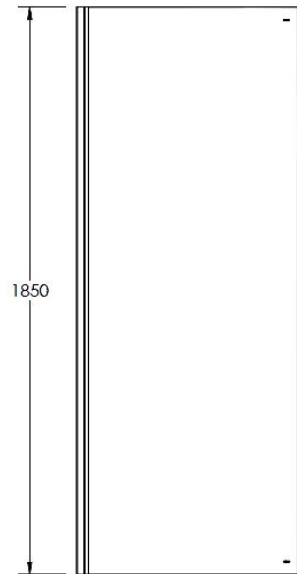

Sales Code: ERSP80

Description: Ella 800mm Side Panel (1850mm)

Ella Side Panel

**Product Dimensions**

|                   |      |
|-------------------|------|
| Height (mm):      | 1850 |
| Width (mm):       | 785  |
| Depth (mm):       | 25   |
| Nett Weight (kg): | 19.7 |

**Packaging Dimensions**

|                    |      |
|--------------------|------|
| Height (mm):       | 1910 |
| Width (mm):        | 800  |
| Length (mm):       | 60   |
| Gross Weight (kg): | 19.7 |

**Packaging Data**

|               |                               |
|---------------|-------------------------------|
| Box Colour:   | Brown Cardboard Box - Printed |
| Box Qty:      | 1                             |
| Label Size:   | 100 x 50                      |
| Label Colour: | Not Applicable                |
| Label Qty:    | 0                             |

**Outer Box Dimensions (If Applicable)**

|                    |               |
|--------------------|---------------|
| Height (mm):       |               |
| Width (mm):        |               |
| Depth (mm):        |               |
| Length (mm):       |               |
| Gross Weight (kg): |               |
| Barcode:           | 5055369078783 |