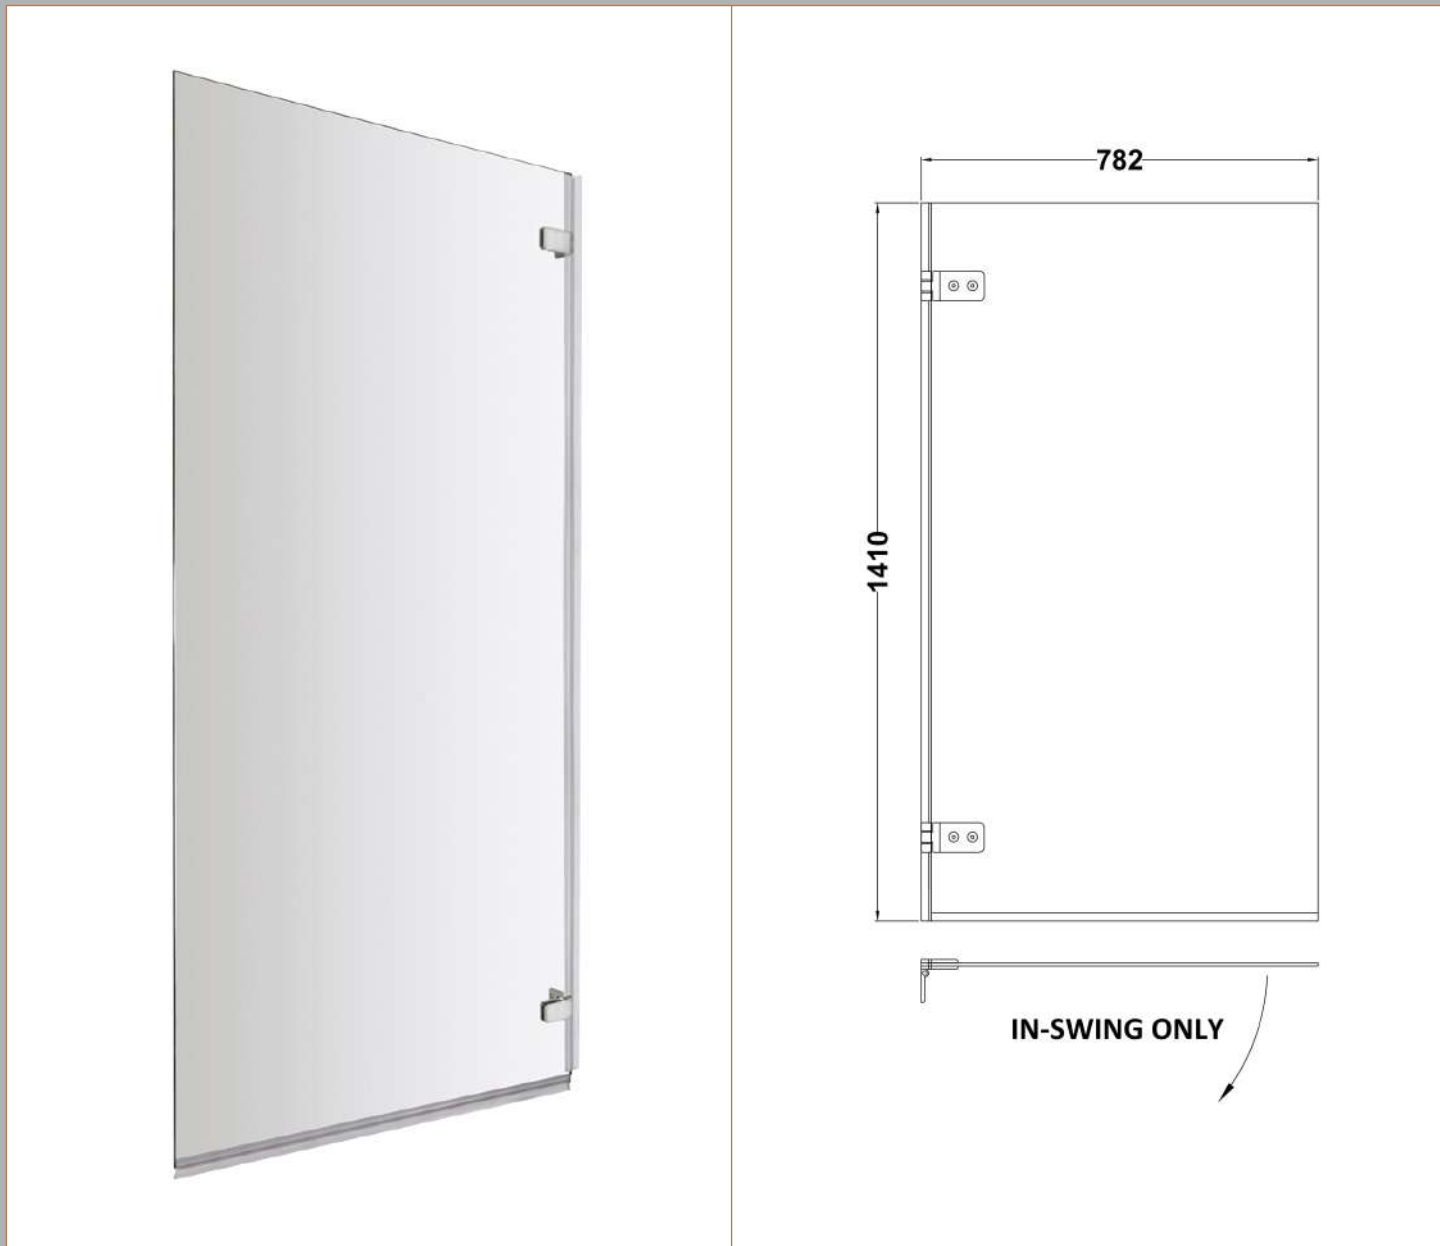

Sales Code: ERSSQ

Description: Square Hinged Bath Screen (5)

Product Dimensions

Height (mm):	1410
Width (mm):	782
Depth (mm):	38
Nett Weight (kg):	14

Packaging Dimensions

Height (mm):	1400
Width (mm):	55
Length (mm):	820
Gross Weight (kg):	14

Packaging Data

Box Colour:	Brown Cardboard Box - Printed
Box Qty:	1
Label Size:	140 x 30
Label Colour:	Not Applicable
Label Qty:	0

Outer Box Dimensions (If Applicable)

Height (mm):	
Width (mm):	
Depth (mm):	
Length (mm):	
Gross Weight (kg):	
Barcode:	5060272821074

Product Details

Country of Origin:	China
Fitting Instruction:	No
CE & UKCA:	Yes
Profile Material:	Aluminium
Profile Finish:	Chrome
Adjustments (mm):	N/A
Entry Width (mm):	N/A
Swing In Dim (mm):	700mm
Swing Out Dim (mm):	700mm
Radius (mm):	Not Applicable
Glass Thickness (mm):	5
Easy Fit:	No
Easy Clean:	No
Handle Style:	Not Applicable
Handle Material:	Not Applicable
Enclosure Design:	Frameless
Wheel Type:	Not Applicable
Support Bar Included:	Support Bar Not Included
Extras:	None