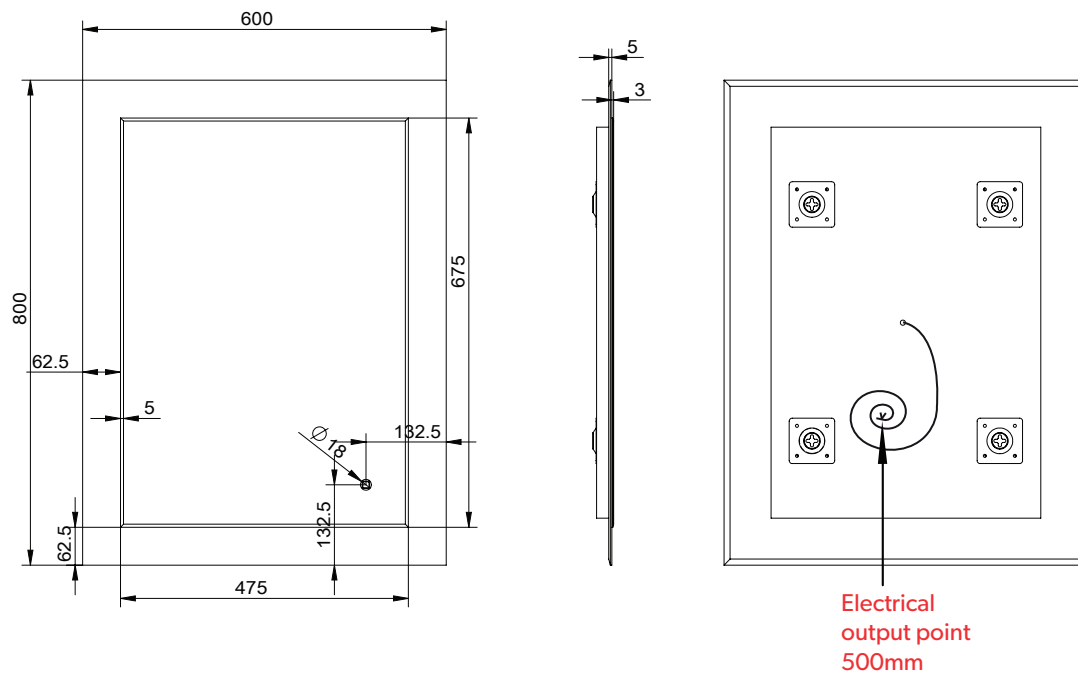

Electrical Safety Information

HiB recommends that all electrical bathroom products should only be fitted by a suitably qualified, Part P registered electrician in accordance with current IEE regulations.

Ensure mains power supply is switched off before starting installation.

Before drilling, ensure there are no hidden cables or pipes in the wall.