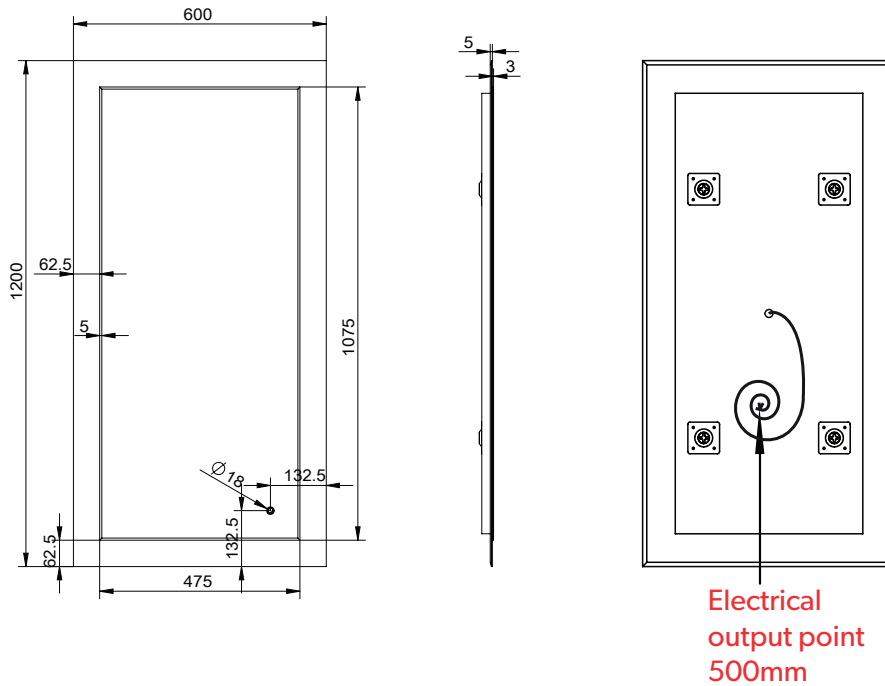

HiB recommend you receive the product before commencing with installation as all sizes and measurements are approximate.

HiB try and ensure all measurements are as accurate as possible.

In the interest of continuous product development, HiB reserves the right to alter specification as necessary. E & OE.

Element 120

Art no. 79440000

Electrical Safety Information

HiB recommends that all electrical bathroom products should only be fitted by a suitably qualified, Part P registered electrician in accordance with current IEE regulations.

Ensure mains power supply is switched off before starting installation.

Before drilling, ensure there are no hidden cables or pipes in the wall.