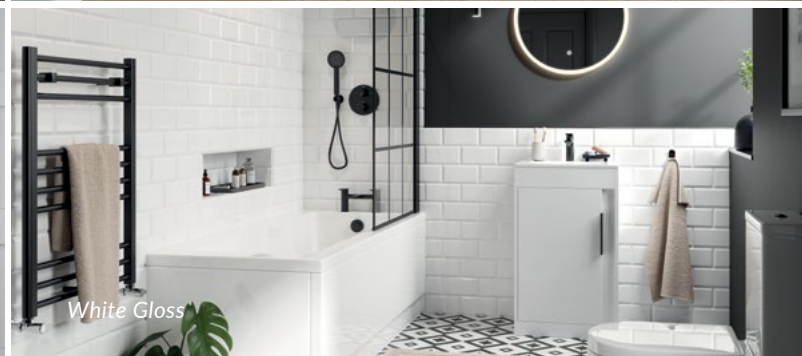

Matt Conifer Green

5 YEAR GUARANTEE
on all furniture collections

Matt Sea Green

Seville Oak

White Gloss

Elsham

Wall hung & floor standing furniture

Offering the ultimate choice of on trend colours and finishes, the Elsham range consists of a wall hung and a floor standing unit with soft close fittings, giving a quality feel.

BATHROOMS

www.showerstoyou.co.uk

Elsham

Wall hung & floor standing furniture

5 YEAR GUARANTEE
on all furniture collections

Choose bold colours to contrast against white glossy sanitaryware or opt for softer tones for a more calming effect.

Whatever you decide, complement your cabinet with a choice of sleek handle options.

FLOOR STANDING 510MM 1 DOOR BASIN UNIT

W510 x H848 x D390mm
Includes 1 tap hole ceramic basin

Choose your handles

20CM MATT BLACK
Single

20CM BRUSHED BRASS
Single

20CM CHROME
Single

WALL HUNG 510MM 1 DOOR BASIN UNIT

W510 x H518 x D390mm
Includes 1 tap hole ceramic basin

Colour
Options

White Gloss

Matt Light Grey

Seville Oak