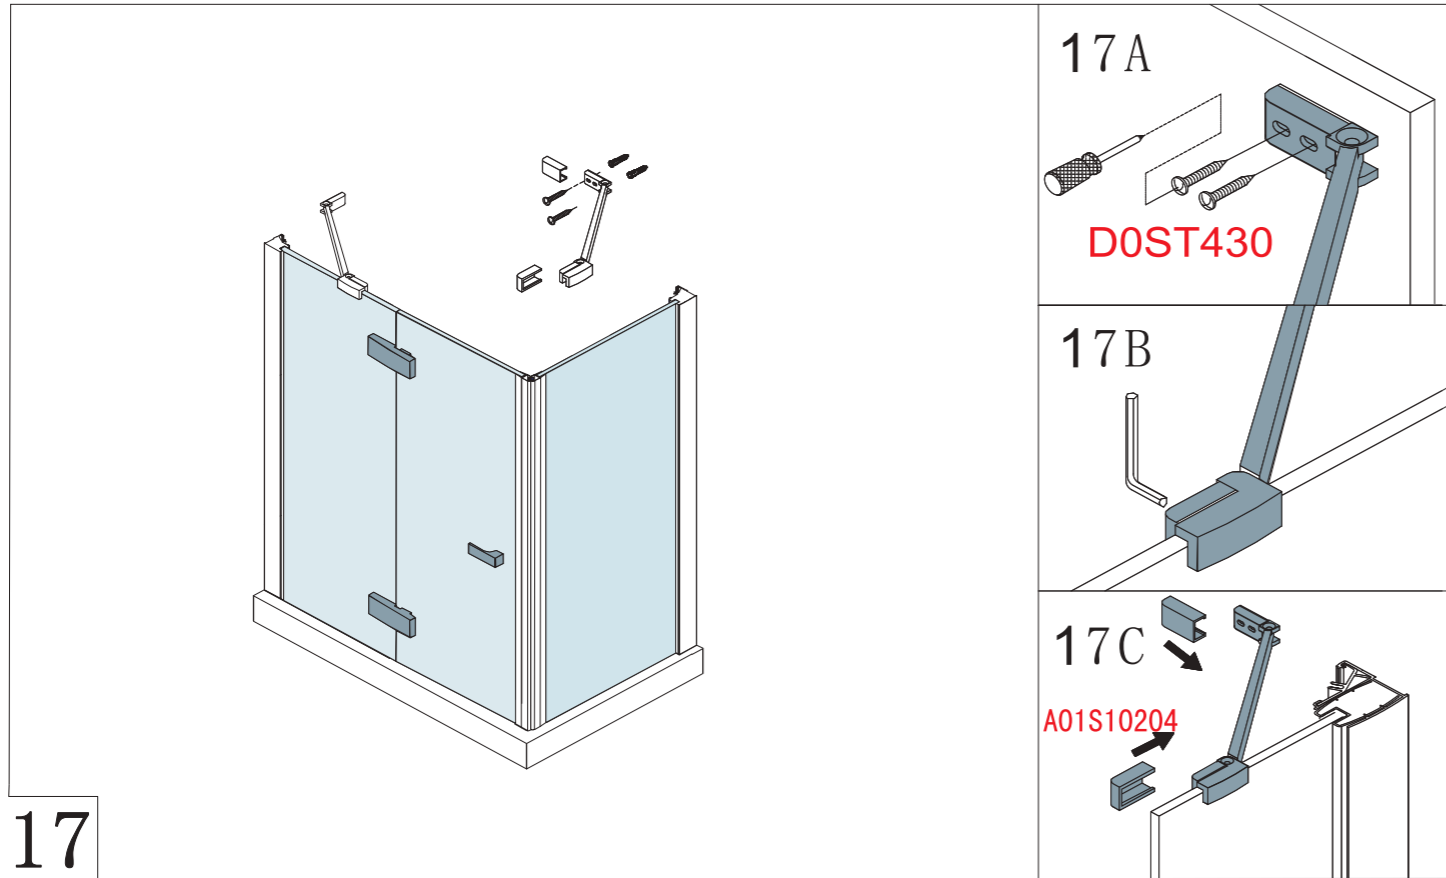

NO.	QTY	Part No.	NO.	QTY	Part No.
①	1	A	⑥	1	A01S0212
②	1	A01S0188	⑦	2	D0ST430
③	1	D	⑫	1	A01S0203
④	1	A0114D0			
⑤	3	D0ST450