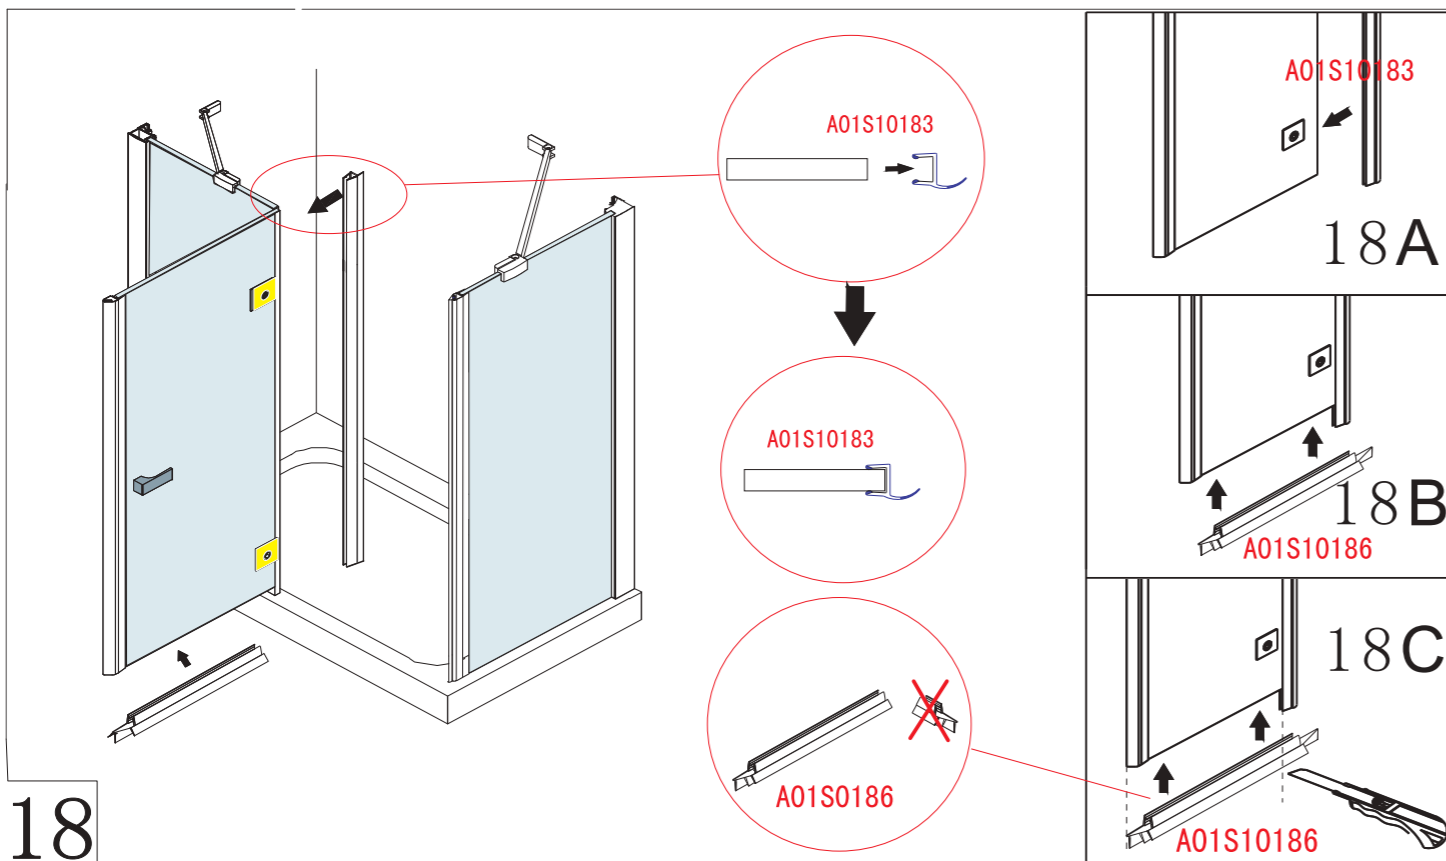

NO.	QTY	Part No.	NO.	QTY	Part No.
①	1	A	⑥	1	A01S0212
②	1	A01S0188	⑦	2	D0ST430
③	1	D	⑫	1	A01S0203
④	1	A0114D0			
⑤	3	D0ST450