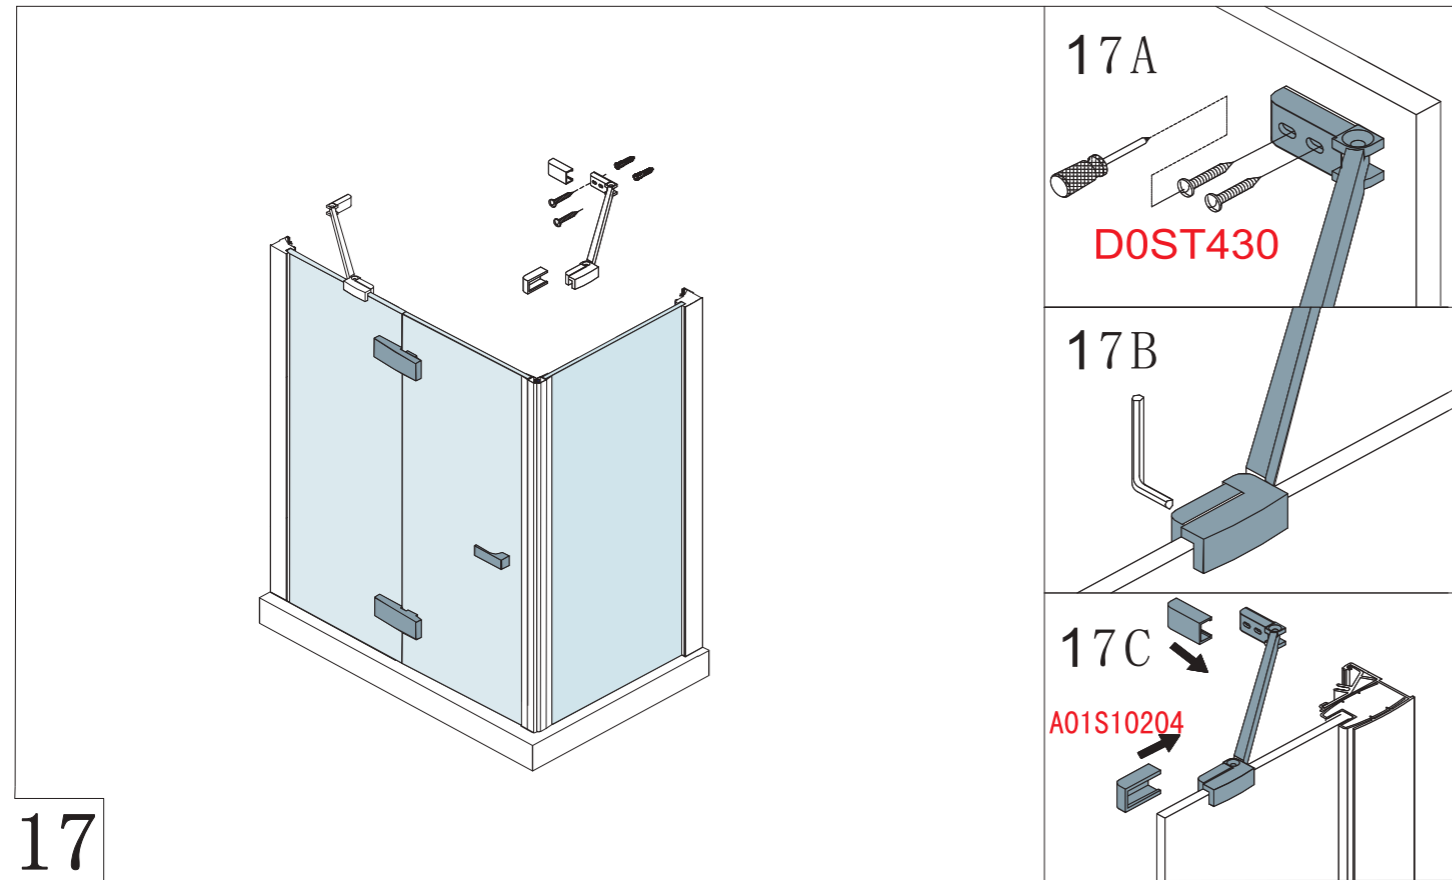

NO.	QTY	Part No.	NO.	QTY	Part No.
①	1	A	⑥	1	A01S0212
②	1	A01S0188	⑦	2	D0ST430
③	1	D	⑫	1	A01S0203
④	1	A0114D0			
⑤	3	D0ST450