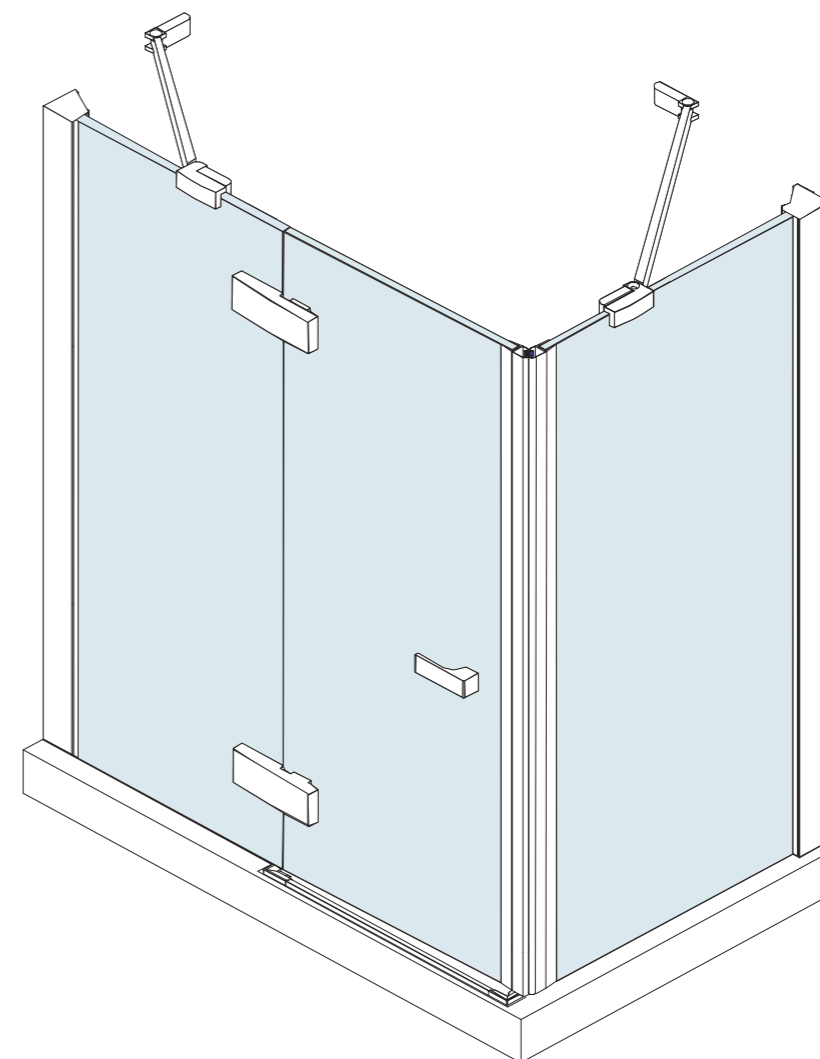

## HINGE DOOR & INLINE PANEL & SIDE PANEL

PORTE PIVOTANTE & PANNEAU EN ALIGNMENT & PANNEAU LATÉRAL

SCHARNIER-TÜR & INLINE PANEL & SEITENPANELS

SCHARNIERDEUR & INLINE PANEEL & ZIJPANEEL

<b>CE</b>	
Merlyn Industries Ltd (MER13) Purcellsinch, Kilkenny, IRL.	
13	
<b>EN 14428</b>	
Shower enclosures with aluminium profiles and safety glass	
Cleanability	:Pass
Impact resistance/ shatter properties	:Pass
Durability	:Pass