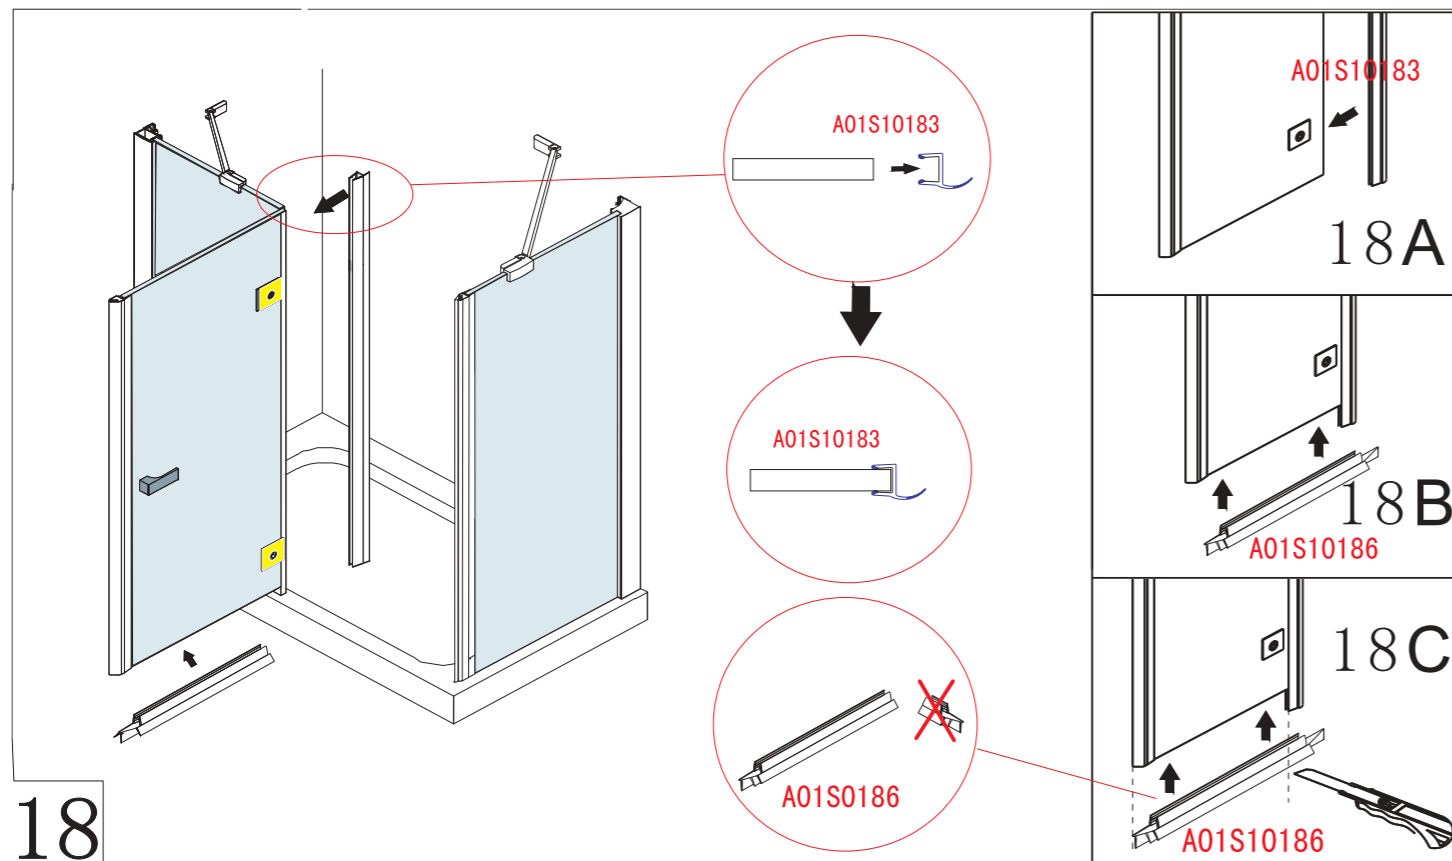

NO.	QTY	Part No.	NO.	QTY	Part No.
①	1	A	⑥	1	A01S0212
②	1	A01S0188	⑦	2	D0ST430
③	1	D	⑫	1	A01S0203
④	1	A0114D0			
⑤	3	D0ST450