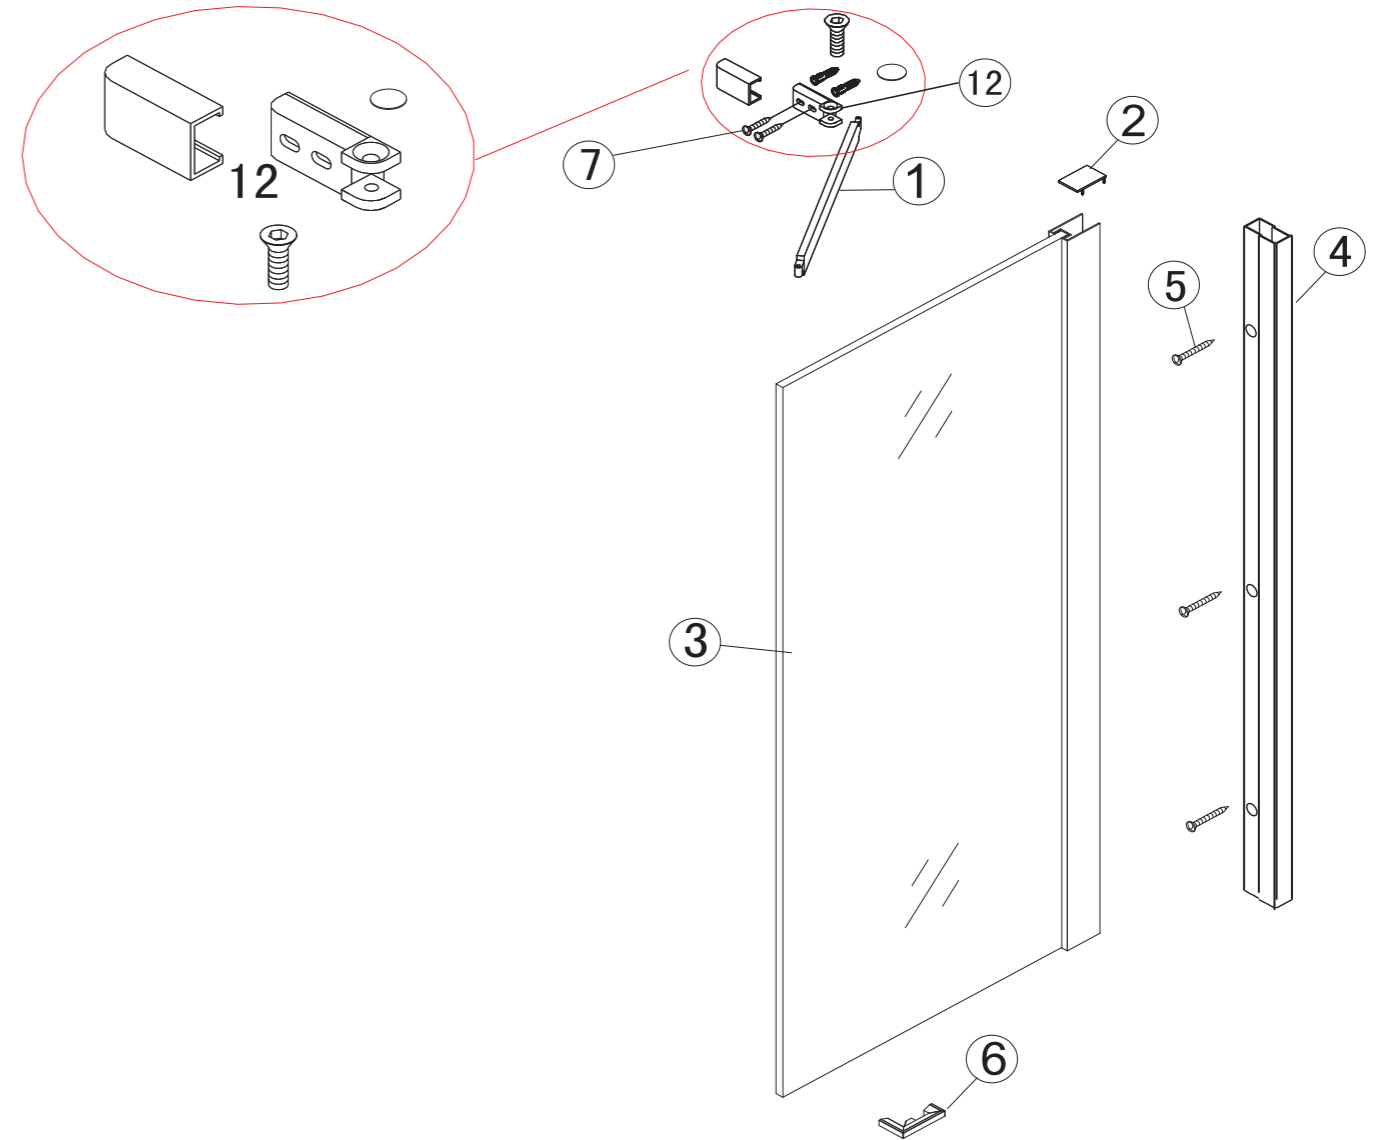

NO.	QTY	Part No.	NO.	QTY	Part No.
①	1	A	⑥	1	A01S0212
②	1	A01S0188	⑦	2	D0ST430
③	1	D	⑫	1	A01S0203
④	1	A0114D0			
⑤	3	D0ST450