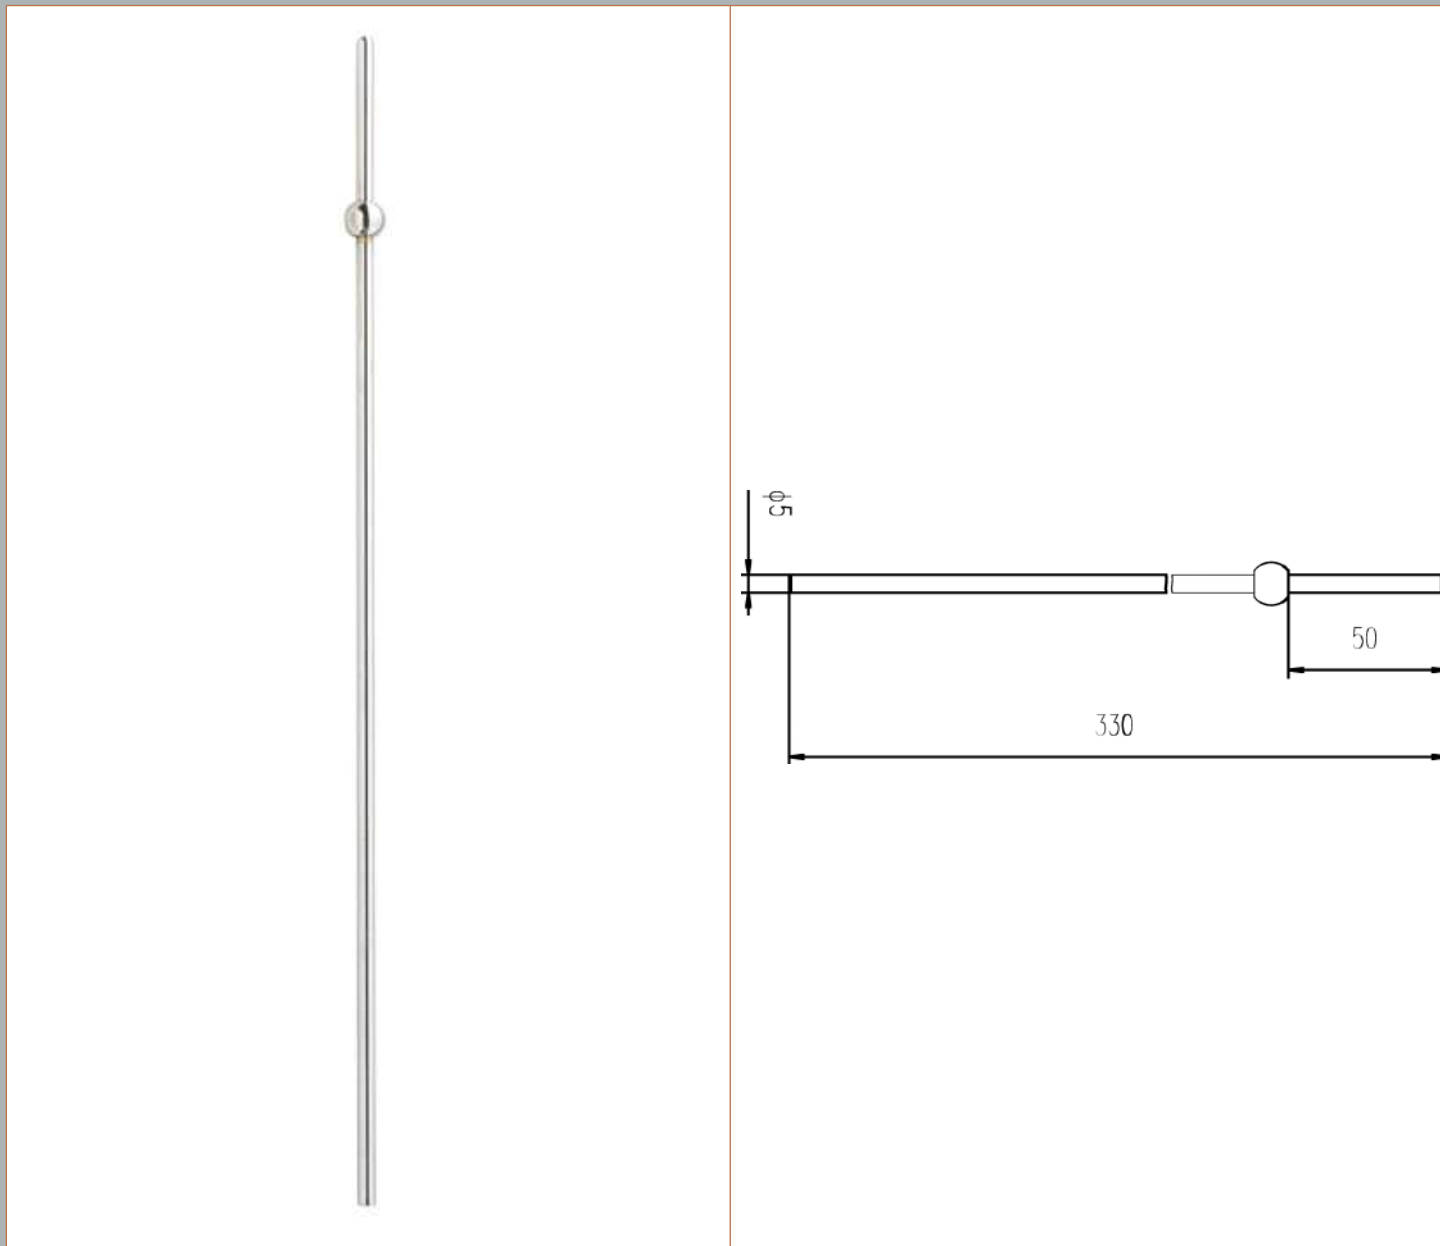

Sales Code: FA301

Description: Ext Horizontal Rod For Use On Basin Puws

Product Dimensions

Length (mm):	
Width (mm):	0
Height (mm):	0
Depth (mm):	0
Nett Weight (kg):	0.06

Packaging Dimensions

Height (mm):	330
Width (mm):	10
Depth (mm):	10
Gross Weight (kg):	0.06

Packaging Data

Box Colour:	White Cardboard Box
Box Qty:	0
Label Size:	0 x 0
Label Colour:	
Label Qty:	0

Outer Box Dimensions (If Applicable)

Height (mm):	0
Width (mm):	0
Length (mm):	
Depth (mm):	
Gross Weight (kg):	0
Barcode:	5055146148289

Product Details

Country of Origin:	China
Fitting Instruction:	No
CE & UKCA:	N/A
Product Material:	Brass
Heating Element Wattage:	
Colour/Finish:	Chrome
Product Diameter:	5mm
Connection Size:	Not Applicable