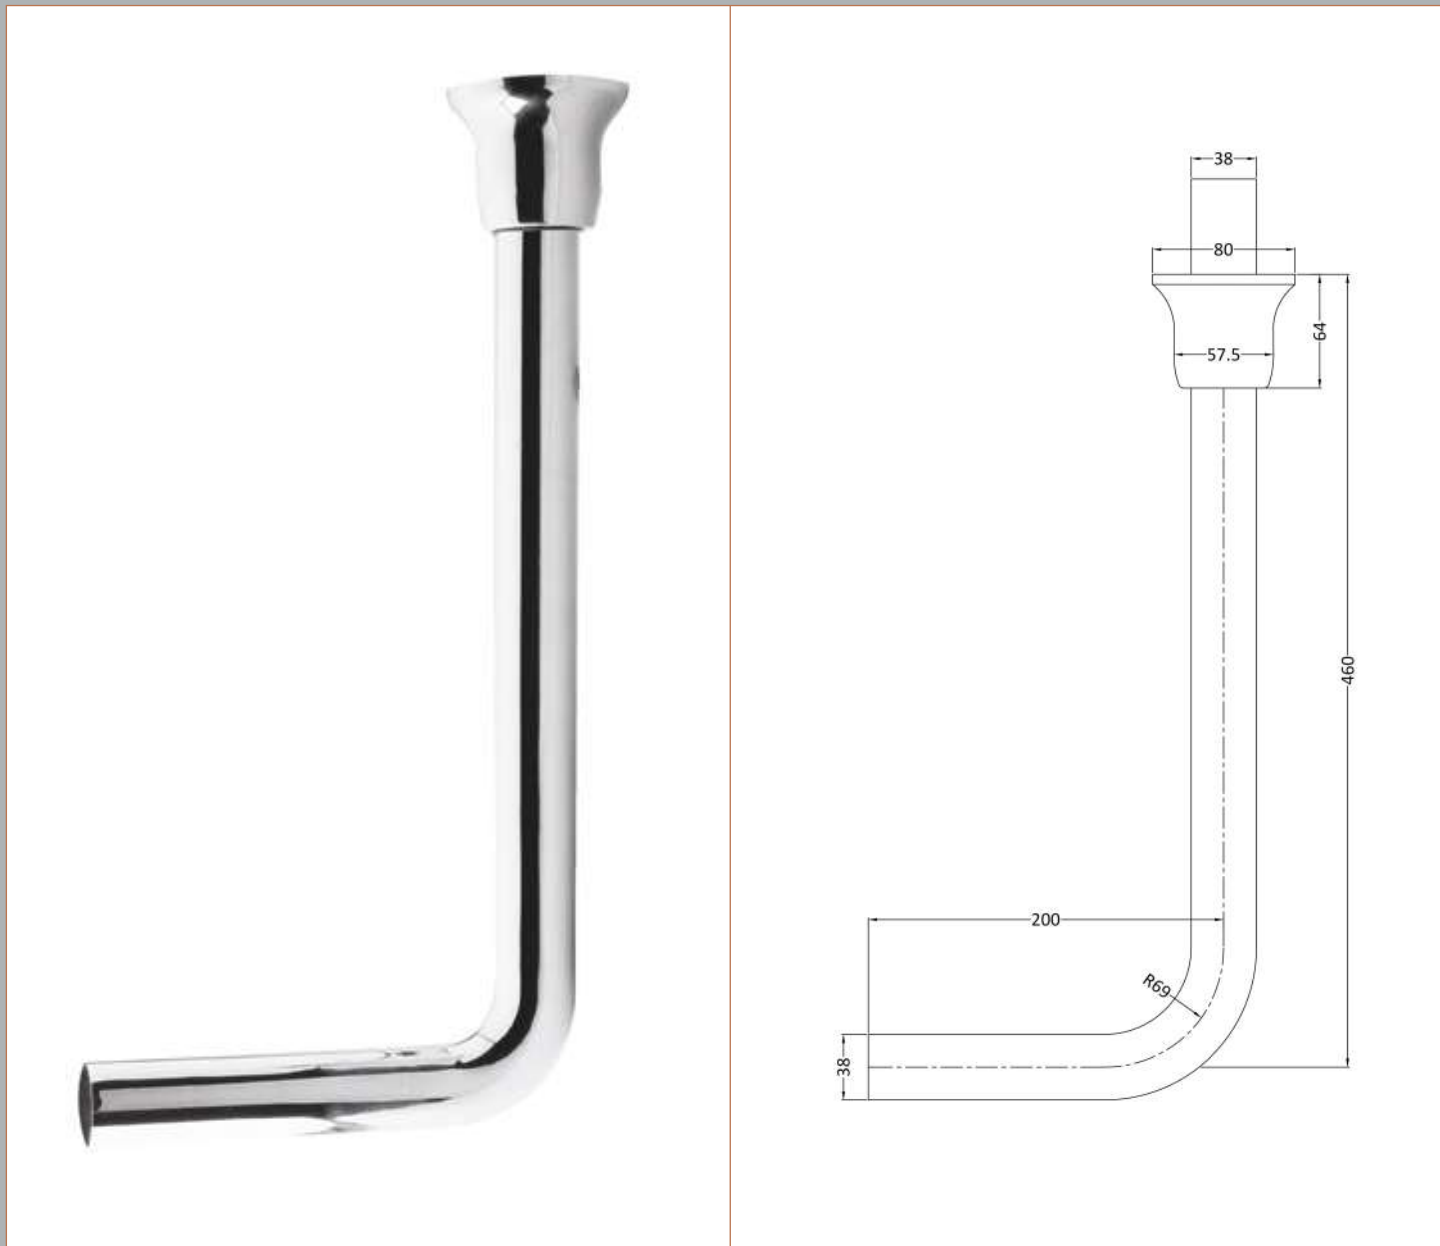

Sales Code: FA302

Description: Low Level Flush Pipe Pack

Product Dimensions

Length (mm):	
Width (mm):	0
Height (mm):	0
Depth (mm):	0
Nett Weight (kg):	0.78

Packaging Dimensions

Height (mm):	540
Width (mm):	200
Depth (mm):	75
Gross Weight (kg):	0.8

Packaging Data

Box Colour:	White Cardboard Box
Box Qty:	0
Label Size:	0 x 0
Label Colour:	White Label
Label Qty:	0

Outer Box Dimensions (If Applicable)

Height (mm):	0
Width (mm):	0
Length (mm):	
Depth (mm):	
Gross Weight (kg):	0
Barcode:	5055146107613

Product Details

Country of Origin:	China
Fitting Instruction:	Yes
CE & UKCA:	N/A
Product Material:	Brass
Heating Element Wattage:	Not Applicable
Colour/Finish:	Chrome
Product Diameter:	38mm
Connection Size:	11/2"