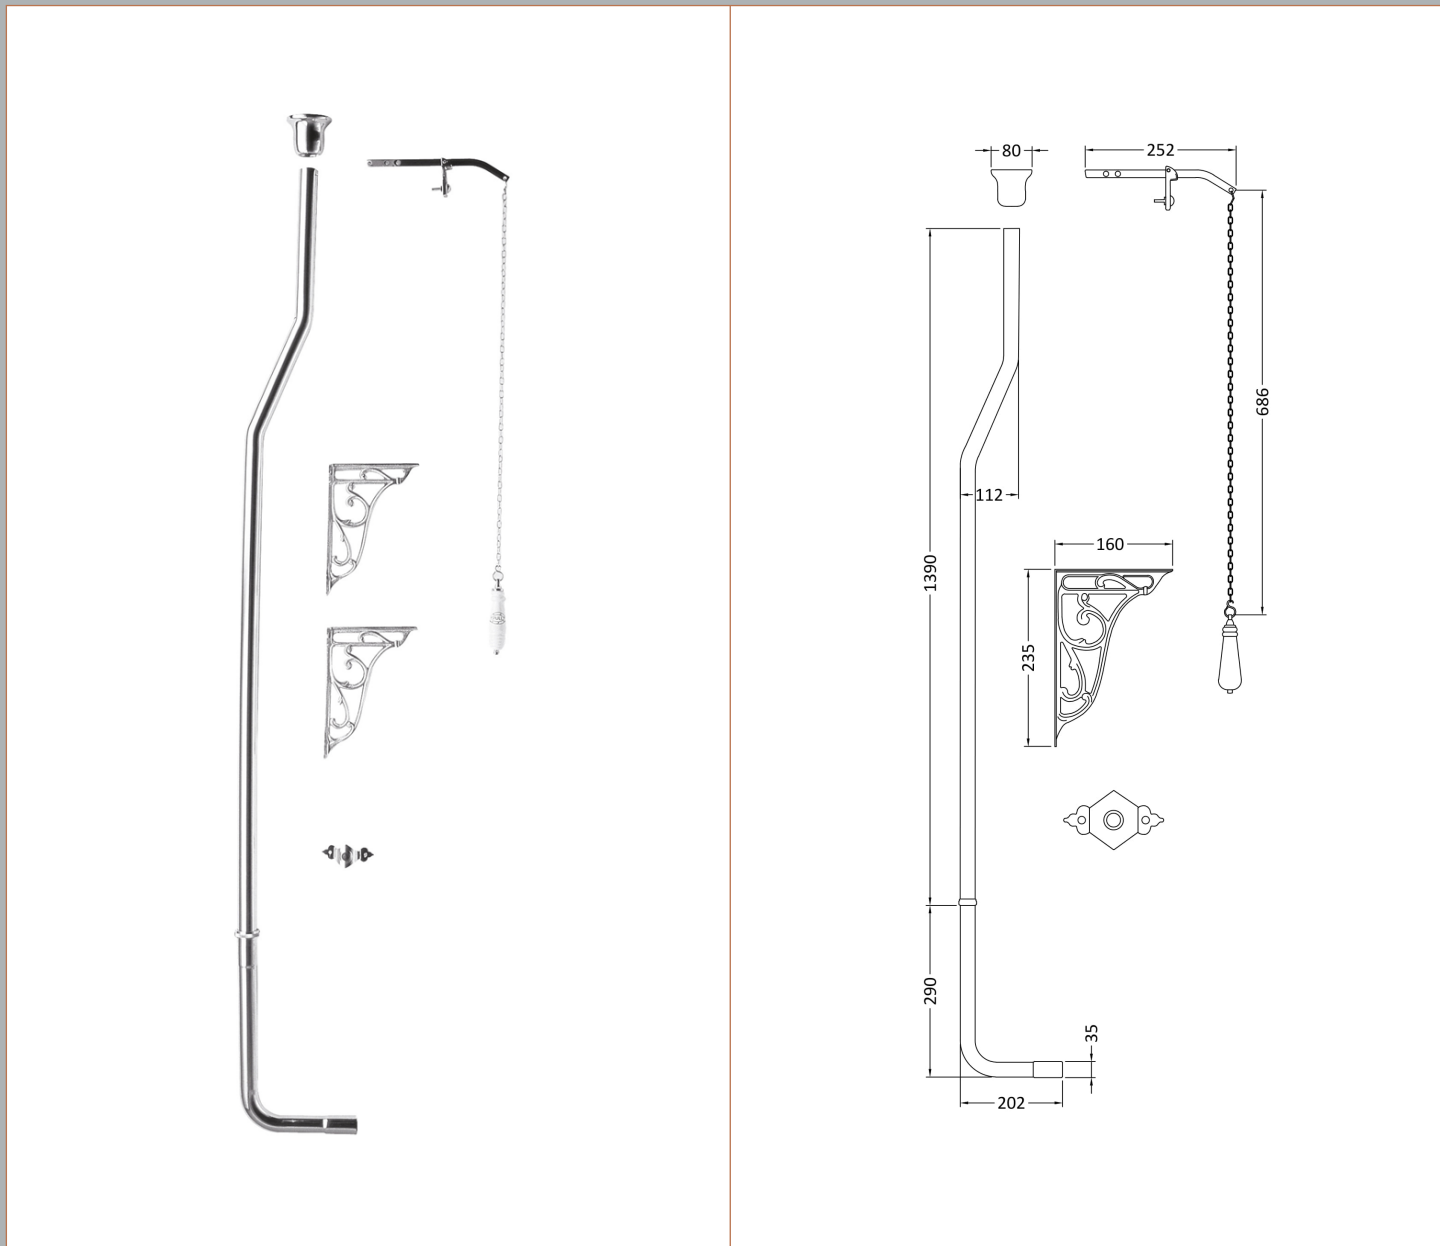

Sales Code: FA313

Description: High Level Flush Pipe Pack

Product Dimensions

Length (mm):	
Width (mm):	80
Height (mm):	1683
Depth (mm):	205
Nett Weight (kg):	3.07

Packaging Dimensions

Height (mm):	1435
Width (mm):	185
Depth (mm):	100
Gross Weight (kg):	3.78

Packaging Data

Box Colour:	White Cardboard Box
Box Qty:	1
Label Size:	100 x 50
Label Colour:	White Label
Label Qty:	2

Outer Box Dimensions (If Applicable)

Height (mm):	210
Width (mm):	1420
Length (mm):	
Depth (mm):	
Gross Weight (kg):	15
Barcode:	5055146108092

Product Details

Country of Origin:	China
Fitting Instruction:	No
CE Certification:	N/A
Product Material:	Brass
Heating Element Wattage:	Not Applicable
Colour/Finish:	Chrome
Product Diameter:	35mm
Connection Size:	11/2"