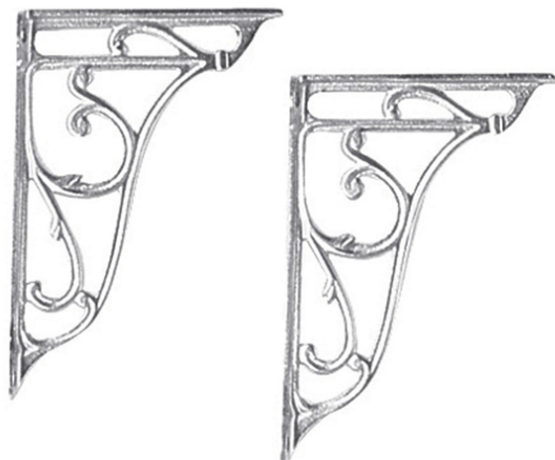

Sales Code: FA322

Description: Ornate Cistern Brackets

Product Dimensions

Length (mm):	
Width (mm):	35
Height (mm):	235
Depth (mm):	160
Nett Weight (kg):	1.32

Packaging Dimensions

Height (mm):	260
Width (mm):	165
Depth (mm):	55
Gross Weight (kg):	1.32

Packaging Data

Box Colour:	White Cardboard Box
Box Qty:	1
Label Size:	100 x 50
Label Colour:	White Label
Label Qty:	2

Outer Box Dimensions (If Applicable)

Height (mm):	
Width (mm):	
Length (mm):	
Depth (mm):	
Gross Weight (kg):	20
Barcode:	5055146106760