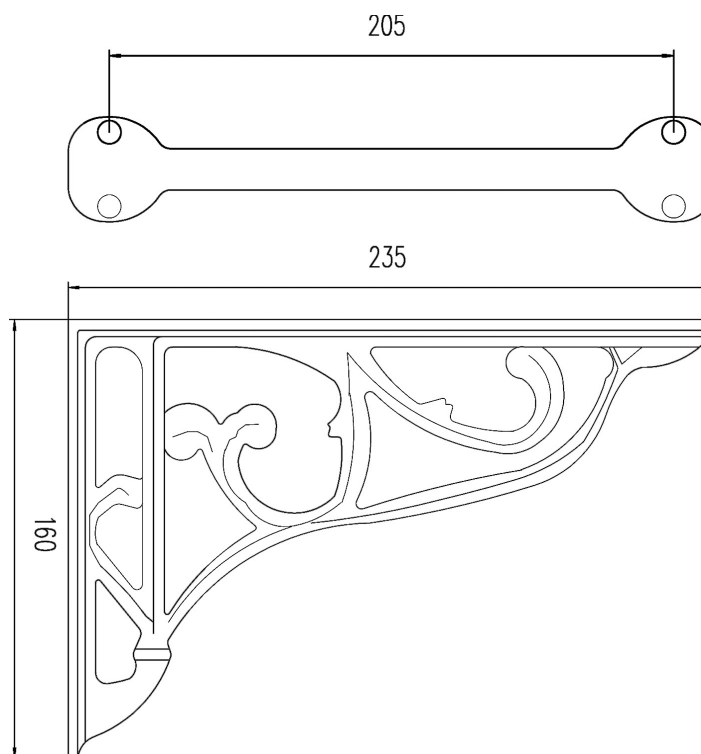

Sales Code: FA322

Description: Ornate Cistern Brackets

Product Dimensions

Length (mm):	
Width (mm):	35
Height (mm):	235
Depth (mm):	160
Nett Weight (kg):	1.32

Packaging Dimensions

Height (mm):	260
Width (mm):	165
Depth (mm):	55
Gross Weight (kg):	1.32

Packaging Data

Box Colour:	White Cardboard Box
Box Qty:	1
Label Size:	100 x 50
Label Colour:	White Label
Label Qty:	2

Outer Box Dimensions (If Applicable)

Height (mm):	
Width (mm):	
Length (mm):	
Depth (mm):	
Gross Weight (kg):	20
Barcode:	5055146106760

Product Details

Country of Origin:	China
Fitting Instruction:	No
CE Certification:	N/A
Product Material:	Brass
Heating Element Wattage:	Not Applicable
Colour/Finish:	Chrome
Product Diameter:	Not Applicable
Connection Size:	Not Applicable