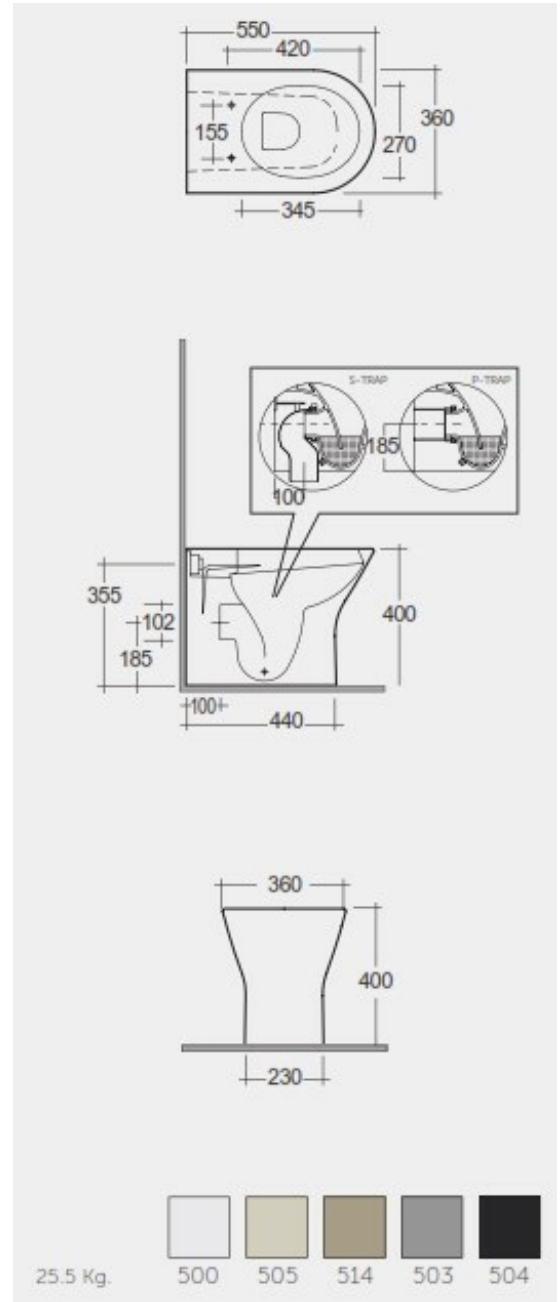

RAK-FEELING - RST19503A - MATT GREY

RAK
CERAMICS

Back to Wall | Water Closet

Technical specifications

Dimensions: 550 x 360 mm

Weight: 25.5 Kg

Color: MATT GREY - 503

Trap type: P Trap & S Trap

Trapway type: Concealed

Seat cover options: Urea

Bowl shape: Compact Oval

Suites: [RAK-FEELING WC'S & BIDETS](#)

Code	Name
------	------

RST19503A	RAK-FEELING RIMLESS BACK TO WALL WATER CLOSET 55 CM P-TRAP & S-TRAP MATT GREY
-----------	---

Dimensions: All dimensions in mm tolerance $\pm 5\%$ for below 200mm and $\pm 3\%$ for above 200mm.

Note: Due to a continuing development programme to improve design and performance, the manufacturer reserves all rights to vary specifications without prior information.