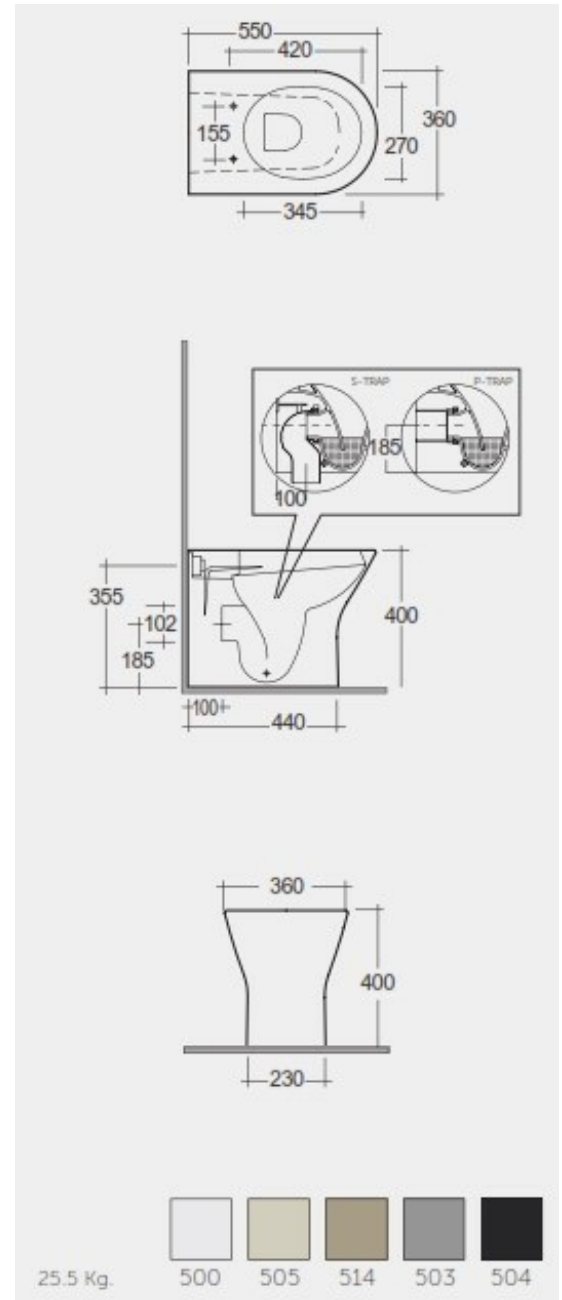

RAK-FEELING - RST19504A - MATT BLACK

Back to Wall | Water Closet

RAK
CERAMICS

Technical specifications

Dimensions: 550 x 360 mm

Weight: 25.5 Kg

Color: MATT BLACK - 504

Trap type: P Trap & S Trap

Trapway type: Concealed

Seat cover options: Urea

Bowl shape: Compact Oval

Suites: [RAK-FEELING WC'S & BIDETS](#)

Code Name

RST19504A RAK-FEELING RIMLESS BACK TO WALL WATER CLOSET 55 CM P-TRAP & S-TRAP MATT BLACK

Dimensions: All dimensions in mm tolerance $\pm 5\%$ for below 200mm and $\pm 3\%$ for above 200mm.

Note: Due to a continuing development programme to improve design and performance, the manufacturer reserves all rights to vary specifications without prior information.