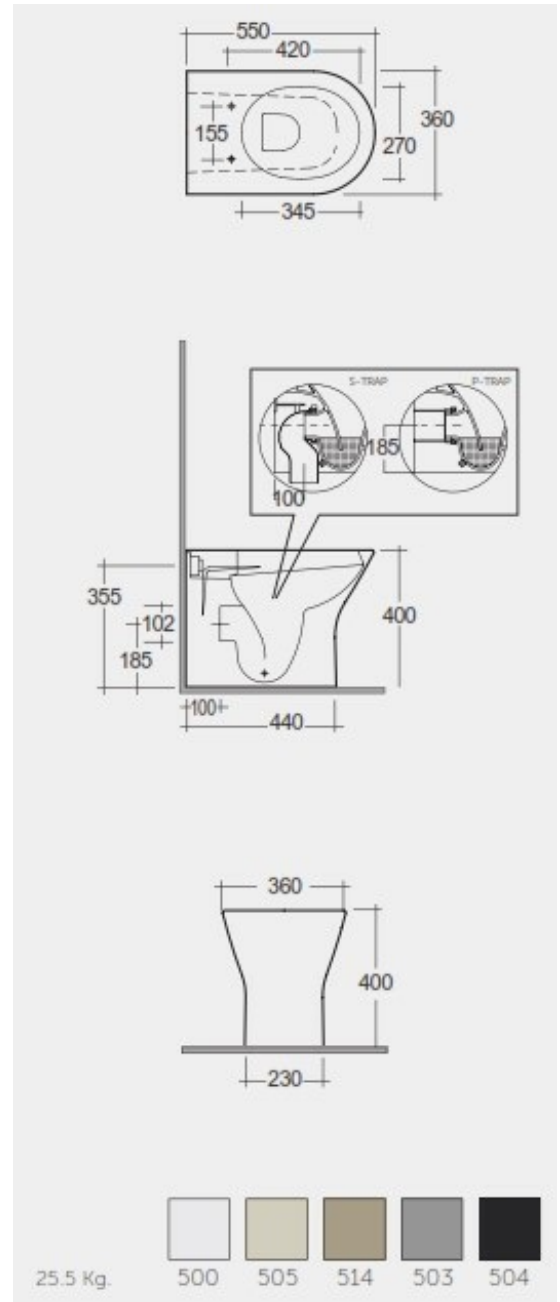

## Technical specifications

Dimensions:	550 x 360 mm
Weight:	25.5 Kg
Color:	MATT CAPPUCCINO - 514
Trap type:	P Trap & S Trap
Trapway type:	Concealed
Seat cover options:	Urea
Bowl shape:	Compact Oval
Suites:	<a href="#">RAK-FEELING WC'S &amp; BIDETS</a>

Code	Name
RST19514A	RAK-FEELING RIMLESS BACK TO WALL WATER CLOSET 55 CM P-TRAP & S-TRAP MATT CAPPUCCINO

Dimensions: All dimensions in mm tolerance  $\pm 5\%$  for below 200mm and  $\pm 3\%$  for above 200mm.