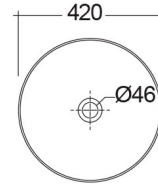

RAK-FEELING WB SLIM - FEECT4200504A

RAK
CERAMICS

Wash basin | Counter Top

Technical specifications

Dimensions: 420 x 420 mm

Weight: 8.7 Kg

Color: MATT BLACK - 504

Shape of basin: Round

Suites: [RAK-FEELING WASHBASINS](#)

Code	Name
FEECT4200504A	RAK-SLIM - ROUND WASH BASIN MATT BLACK 504 - 42 CM

Dimensions: All dimensions in mm tolerance $\pm 5\%$ for below 200mm and $\pm 3\%$ for above 200mm.