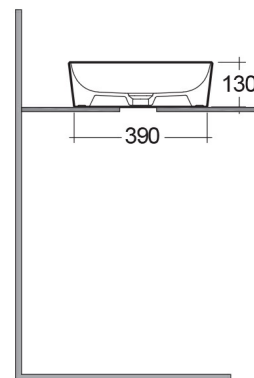

RAK-FEELING WB SLIM - FEECT4200504A

RAK
CERAMICS

Wash basin | Counter Top

Technical specifications

Dimensions: 420 x 420 mm

Weight: 8.7 Kg

Color: MATT BLACK - 504

Shape of basin: Round

Suites: [RAK-FEELING WASHBASINS](#)

Code	Name
FEECT4200504A	RAK-SLIM - ROUND WASH BASIN MATT BLACK 504 - 42 CM

Dimensions: All dimensions in mm tolerance $\pm 5\%$ for below 200mm and $\pm 3\%$ for above 200mm.