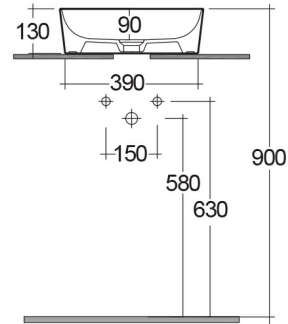

RAK-FEELING WB SLIM - FEECT4200504A

RAK
CERAMICS

Wash basin | Counter Top

Technical specifications

Dimensions: 420 x 420 mm

Weight: 8.7 Kg

Color: MATT BLACK - 504

Shape of basin: Round

Suites: [RAK-FEELING WASHBASINS](#)

Code	Name
FEECT4200504A	RAK-SLIM - ROUND WASH BASIN MATT BLACK 504 - 42 CM

Dimensions: All dimensions in mm tolerance $\pm 5\%$ for below 200mm and $\pm 3\%$ for above 200mm.