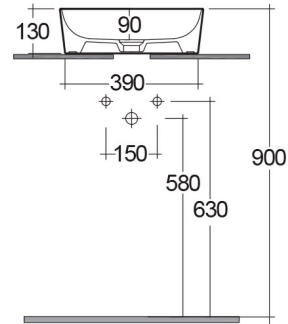

RAK-FEELING WB SLIM - FEECT4200514A

RAK
CERAMICS

Wash basin | Counter Top

Technical specifications

Dimensions:	420 x 420 mm
Weight:	8.7 Kg
Color:	MATT CAPPUCCINO - 514
Shape of basin:	Round
Suites:	RAK-FEELING WASHBASINS

Code	Name
FEECT4200514A	RAK-SLIM - ROUND WASH BASIN MATT CAPPUCCINO 514 - 42 CM

Dimensions: All dimensions in mm tolerance $\pm 5\%$ for below 200mm and $\pm 3\%$ for above 200mm.

Note: Due to a continuing development programme to improve design and performance, the manufacturer reserves all rights to vary specifications without prior information.