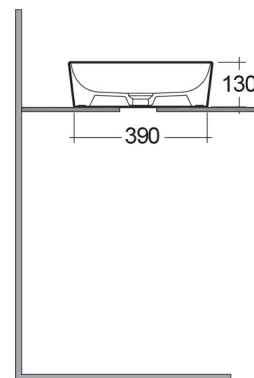

RAK-FEELING WB SLIM - FEECT4200514A

RAK
CERAMICS

Wash basin | Counter Top

Technical specifications

Dimensions:	420 x 420 mm
Weight:	8.7 Kg
Color:	MATT CAPPUCCINO - 514
Shape of basin:	Round
Suites:	RAK-FEELING WASHBASINS

Code	Name
FEECT4200514A	RAK-SLIM - ROUND WASH BASIN MATT CAPPUCCINO 514 - 42 CM

Dimensions: All dimensions in mm tolerance $\pm 5\%$ for below 200mm and $\pm 3\%$ for above 200mm.

Note: Due to a continuing development programme to improve design and performance, the manufacturer reserves all rights to vary specifications without prior information.