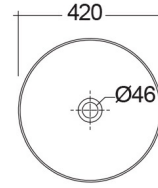

RAK-FEELING WB SLIM - FEECT4200514A

RAK
CERAMICS

Wash basin | Counter Top

Technical specifications

Dimensions:	420 x 420 mm
Weight:	8.7 Kg
Color:	MATT CAPPUCCINO - 514
Shape of basin:	Round
Suites:	RAK-FEELING WASHBASINS

Code	Name
FEECT4200514A	RAK-SLIM - ROUND WASH BASIN MATT CAPPUCCINO 514 - 42 CM

Dimensions: All dimensions in mm tolerance $\pm 5\%$ for below 200mm and $\pm 3\%$ for above 200mm.

Note: Due to a continuing development programme to improve design and performance, the manufacturer reserves all rights to vary specifications without prior information.