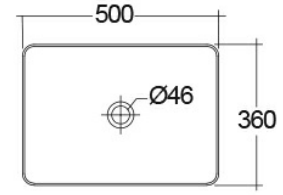

RAK-FEELING WB SLIM - FEECT5000500A

RAK
CERAMICS

Wash basin | Counter Top

Technical specifications

Dimensions: 500 x 360 mm

Weight: 12.5 Kg

Color: Beige

Shape of basin: Rectangle

Suites: [RAK-FEELING WASHBASINS](#)

Code	Name
FEECT5000500A	RAK-SLIM - RECTANGULAR WASH BASIN MATT WHITE 500 - 50 CM

Dimensions: All dimensions in mm tolerance $\pm 5\%$ for below 200mm and $\pm 3\%$ for above 200mm.