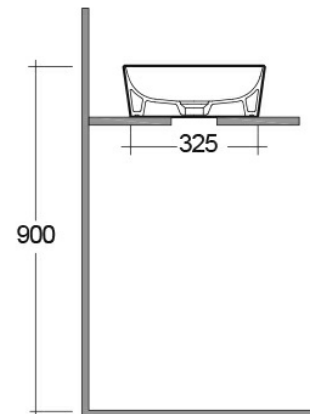

RAK-FEELING WB SLIM - FEECT5000500A

RAK
CERAMICS

Wash basin | Counter Top

Technical specifications

Dimensions: 500 x 360 mm

Weight: 12.5 Kg

Color: Beige

Shape of basin: Rectangle

Suites: [RAK-FEELING WASHBASINS](#)

Code	Name
FEECT5000500A	RAK-SLIM - RECTANGULAR WASH BASIN MATT WHITE 500 - 50 CM

Dimensions: All dimensions in mm tolerance $\pm 5\%$ for below 200mm and $\pm 3\%$ for above 200mm.