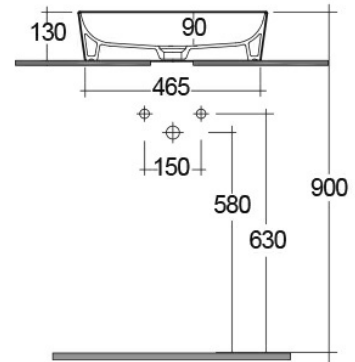

RAK-FEELING WB SLIM - FEECT5000500A

RAK
CERAMICS

Wash basin | Counter Top

Technical specifications

Dimensions: 500 x 360 mm

Weight: 12.5 Kg

Color: Beige

Shape of basin: Rectangle

Suites: [RAK-FEELING WASHBASINS](#)

Code	Name
FEECT5000500A	RAK-SLIM - RECTANGULAR WASH BASIN MATT WHITE 500 - 50 CM

Dimensions: All dimensions in mm tolerance $\pm 5\%$ for below 200mm and $\pm 3\%$ for above 200mm.