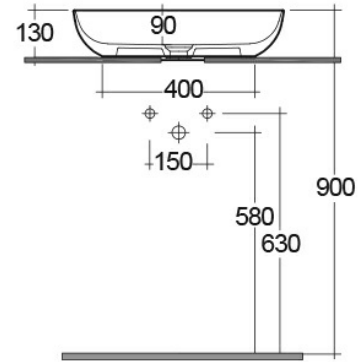

# RAK-FEELING WB SLIM - FEECT5500514A

**RAK**  
CERAMICS

## Wash basin | Counter Top

### Technical specifications

Dimensions:	550 x 350 mm
Weight:	9.3 Kg
Color:	MATT CAPPUCCINO - 514
Shape of basin:	Oval
Suites:	<a href="#">RAK-FEELING WASHBASINS</a>

Code	Name
FEECT5500514A	RAK-SLIM - OVAL WASH BASIN MATT CAPPUCCINO 514 - 55 CM

Dimensions: All dimensions in mm tolerance  $\pm 5\%$  for below 200mm and  $\pm 3\%$  for above 200mm.  
Note: Due to a continuing development programme to improve design and performance, the manufacturer reserves all rights to vary specifications without prior information.  
Please note accessories are for photographic use only.