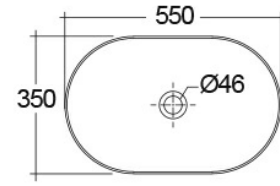

### Technical specifications

Dimensions:	550 x 350 mm
Weight:	9.3 Kg
Color:	MATT CAPPUCCINO - 514
Shape of basin:	Oval
Suites:	<a href="#">RAK-FEELING WASHBASINS</a>

Code	Name
FEECT5500514A	RAK-SLIM - OVAL WASH BASIN MATT CAPPUCCINO 514 - 55 CM

Dimensions: All dimensions in mm tolerance  $\pm 5\%$  for below 200mm and  $\pm 3\%$  for above 200mm.  
Note: Due to a continuing development programme to improve design and performance, the manufacturer reserves all rights to vary specifications without prior information.  
Please note accessories are for photographic use only.