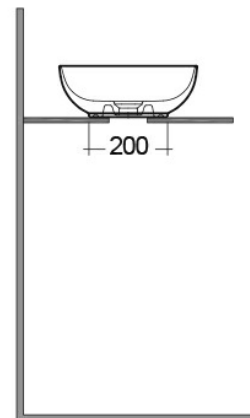

# RAK-FEELING WB SLIM - FEECT5500514A

**RAK**  
CERAMICS

## Wash basin | Counter Top

### Technical specifications

Dimensions:	550 x 350 mm
Weight:	9.3 Kg
Color:	MATT CAPPUCCINO - 514
Shape of basin:	Oval
Suites:	<a href="#">RAK-FEELING WASHBASINS</a>

Code	Name
FEECT5500514A	RAK-SLIM - OVAL WASH BASIN MATT CAPPUCCINO 514 - 55 CM

Dimensions: All dimensions in mm tolerance  $\pm 5\%$  for below 200mm and  $\pm 3\%$  for above 200mm.  
Note: Due to a continuing development programme to improve design and performance, the manufacturer reserves all rights to vary specifications without prior information.  
Please note accessories are for photographic use only.