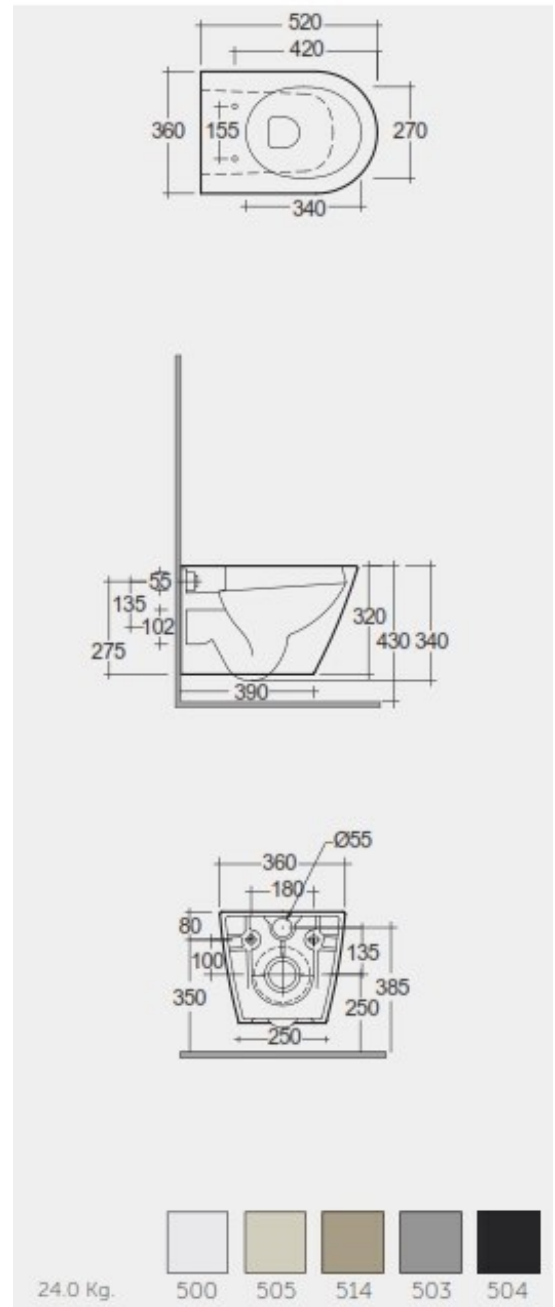

RAK-FEELING - RST23514A - MATT CAPPUCCINO

Wall Hung | Water Closet

RAK
CERAMICS

Technical specifications

Dimensions:	520 x 360 mm
Weight:	24 Kg
Color:	MATT CAPPUCCINO - 514
Trap type:	P Trap
Trapway type:	Concealed
Seat cover options:	Urea
Bowl shape:	Compact Oval
Suites:	RAK-FEELING WC'S & BIDETS

Code Name

RST23514A RAK-FEELING RIMLESS WALL HUNG WATER CLOSET 52 CM MATT CAPPUCCINO

Dimensions: All dimensions in mm tolerance $\pm 5\%$ for below 200mm and $\pm 3\%$ for above 200mm.

Note: Due to a continuing development programme to improve design and performance, the manufacturer reserves all rights to vary specifications without prior information.