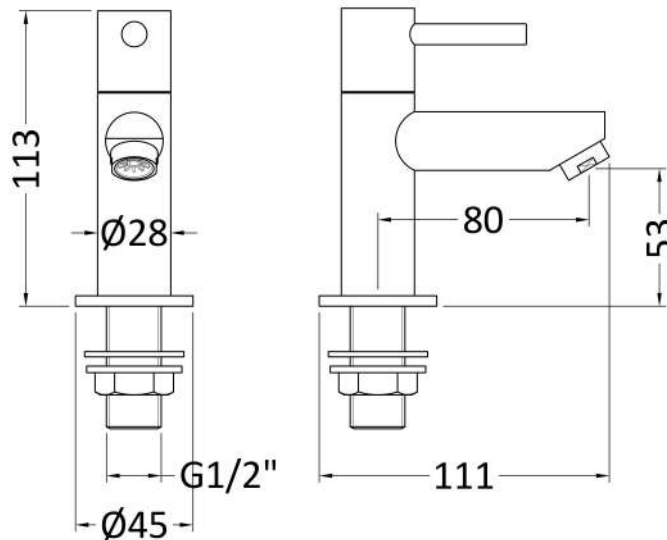

### Product Dimensions

Height (mm):	113
Width (mm):	50
Depth (mm):	115
Length (mm):	
Nett Weight (kg):	0.8

### Packaging Dimensions

Height (mm):	112
Width (mm):	45
Depth (mm):	114
Gross Weight (kg):	1

### Outer Box Dimensions (If Applicable)

Height (mm):	300
Width (mm):	270
Depth (mm):	500
Length (mm):	
Gross Weight (kg):	14
Barcode:	5055146175216

Flow Rates: (Litres Per Min)	0.1 bar: 4	0.5 bar: 10	1 bar: 15	2 bar: 20	3 bar: 25
Pipe Size:	15 mm (1/2" Bsp)				
Pipe Centres:	N/A				