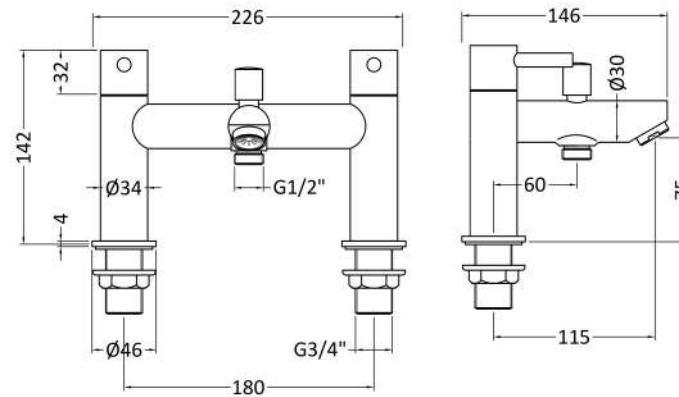

Sales Code: FJ314

Description: Series 2 Bsm W/ Shower Kit & Bracket

**Product Dimensions**

Height (mm):	155
Width (mm):	230
Depth (mm):	130
Length (mm):	
Nett Weight (kg):	1.7

**Packaging Dimensions**

Height (mm):	144
Width (mm):	230
Depth (mm):	144
Gross Weight (kg):	1.9

**Packaging Data**

Box Colour:	White Cardboard Box
Box Qty:	0
Label Size:	0 x 0
Label Colour:	White Label
Label Qty:	0

**Outer Box Dimensions (If Applicable)**

Height (mm):	400
Width (mm):	270
Depth (mm):	430
Length (mm):	
Gross Weight (kg):	10
Barcode:	5055146175247

**Product Details**

Country of Origin:	China
Fitting Instruction:	Yes
Product Material:	Brass/ABS
Control Type:	Manual
Waste Included:	Waste Not Included
Waste Type:	Not Applicable
WRAS Approval: No	Approval No: N/A
Valve/Cartridge Type:	1/4 Turn Ceramic Disc
Colour/Finish:	Chrome
Mount Type:	Deck
Operating Pressure (bar):	1

Flow Rates: (Litres Per Min) 0.1 bar: 7 0.5 bar: 22 1 bar: 34 2 bar: 40 3 bar: 0

Pipe Size: 22 mm (3/4" Bsp)

Pipe Centres: 180 mm