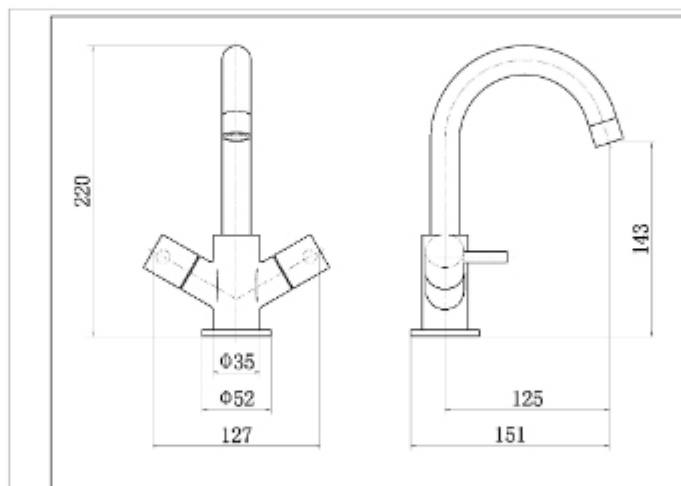

Sales Code: FJ317

Description: Series 2 Econ Mono Swivel Spout With Wash

**Product Dimensions**

Height (mm):	220
Width (mm):	127
Depth (mm):	151
Length (mm):	
Nett Weight (kg):	0.54

**Packaging Dimensions**

Height (mm):	75
Width (mm):	220
Depth (mm):	265
Gross Weight (kg):	1.04

**Packaging Data**

Box Colour:	White Cardboard Box
Box Qty:	1
Label Size:	100 x 50
Label Colour:	White Label
Label Qty:	2

**Outer Box Dimensions (If Applicable)**

Height (mm):	300
Width (mm):	270
Depth (mm):	500
Length (mm):	
Gross Weight (kg):	14
Barcode:	5055146185598

**Product Details**

Country of Origin:	China
Fitting Instruction:	No
Product Material:	Brass
Control Type:	Manual
Waste Included:	Waste Included
Waste Type:	Not Applicable
WRAS Approval: No	Approval No: N/A
Valve/Cartridge Type:	1/4 Turn Ceramic Disc
Colour/Finish:	Chrome
Mount Type:	Deck
Operating Pressure (bar):	0.2
Flow Rates: (Litres Per Min)	0.1 bar: 5    0.5 bar: 7    1 bar: 9    2 bar: 12    3 bar: 14
Pipe Size:	
Pipe Centres:	N/A