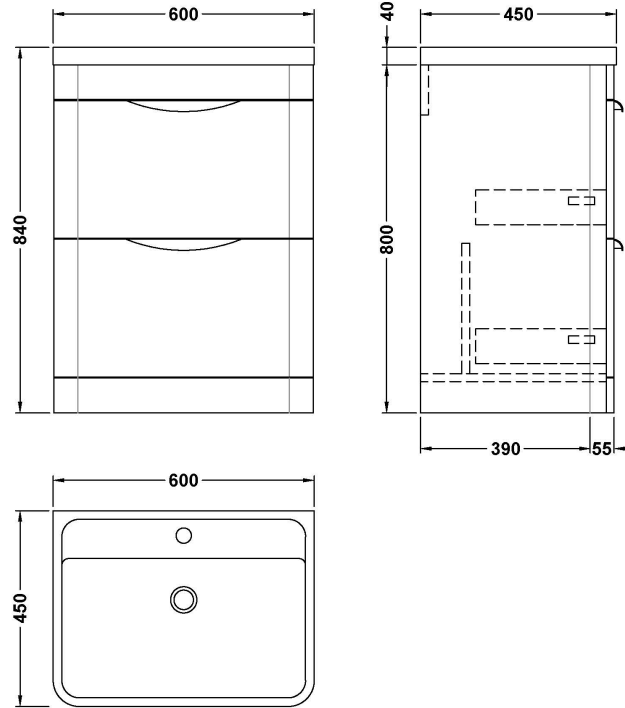

Sales Code: FPA001

Description: Parade 600 F/S 2 Drawer Basin & Cabinet

Packaging Details

Barcode: 5055369021710