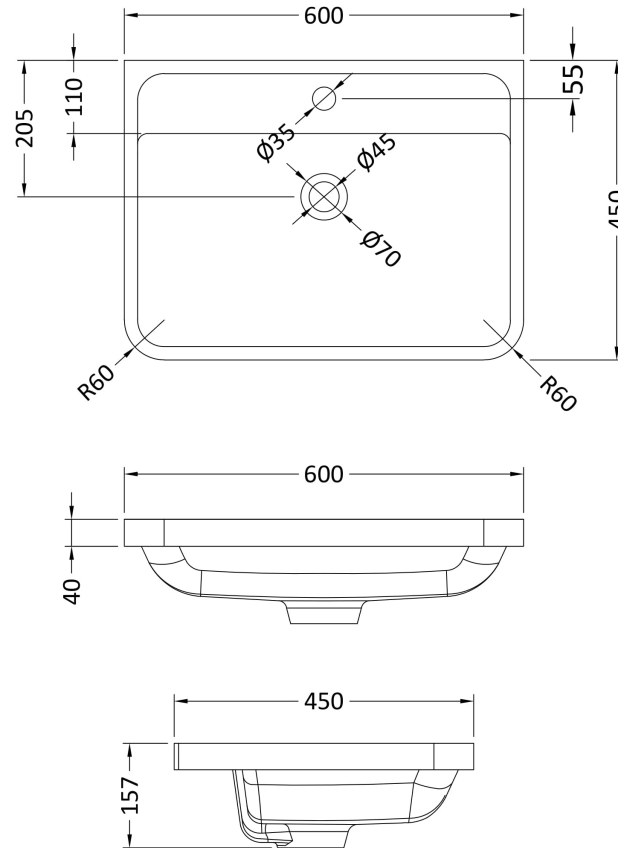

### Product Dimensions

Height (mm):	800
Width (mm):	596
Depth (mm):	445
Nett Weight (kg):	34

### Packaging Dimensions

Height (mm):	850
Width (mm):	600
Depth (mm):	455
Gross Weight (kg):	34

### Outer Box Dimensions (If Applicable)

Height (mm):	
Width (mm):	
Depth (mm):	
Gross Weight (kg):	
Barcode:	5055275811474

### Product Dimensions

Height (mm):	450
Width (mm):	600
Depth (mm):	157
Nett Weight (kg):	12.82