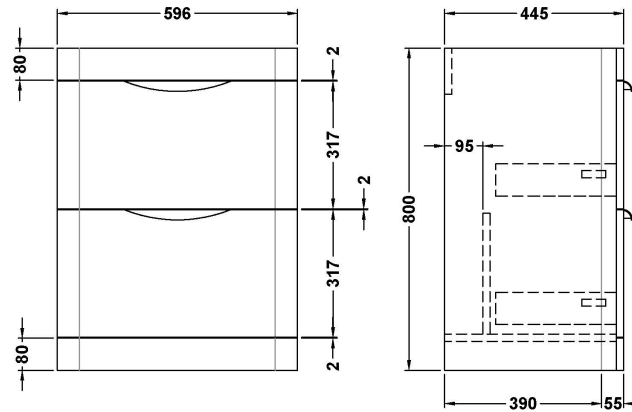

### Product Dimensions

Height (mm):	800
Width (mm):	596
Depth (mm):	445
Nett Weight (kg):	34

### Packaging Dimensions

Height (mm):	850
Width (mm):	600
Depth (mm):	455
Gross Weight (kg):	34

### Product Dimensions

Height (mm):	450
Width (mm):	600
Depth (mm):	157
Nett Weight (kg):	12.82

### Packaging Dimensions

Height (mm):	167
Width (mm):	640
Depth (mm):	470
Gross Weight (kg):	12.82