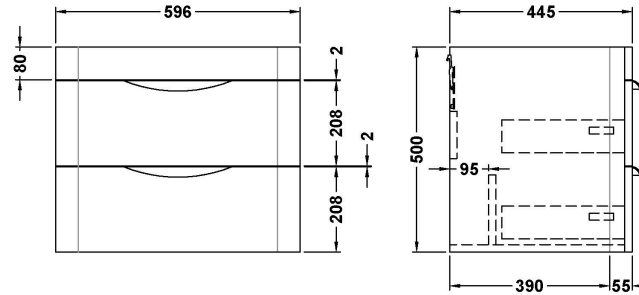

### Product Dimensions

Height (mm):	500
Width (mm):	596
Depth (mm):	445
Nett Weight (kg):	27

### Packaging Dimensions

Height (mm):	550
Width (mm):	500
Depth (mm):	645
Gross Weight (kg):	27

### Outer Box Dimensions (If Applicable)

Height (mm):	
Width (mm):	
Depth (mm):	
Gross Weight (kg):	
Barcode:	5055275811481

Sales Code: PMB003

Description: 600X450mm Poly Marble Basin

**Product Dimensions**

Height (mm):	450
Width (mm):	600
Depth (mm):	157
Nett Weight (kg):	12.82

**Packaging Dimensions**

Height (mm):	167
Width (mm):	640
Depth (mm):	470
Gross Weight (kg):	12.82