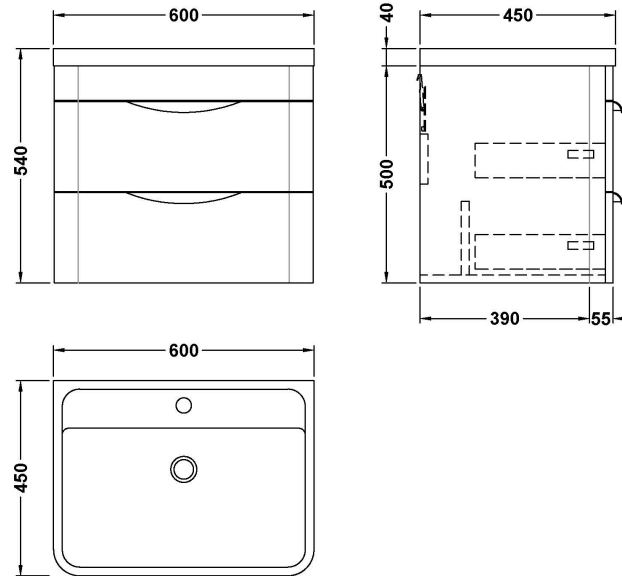

Sales Code: FPA002

Description: Parade 600 W/H 2 Drawer Basin & Cabinet

Packaging Details

Barcode: 5055369021741