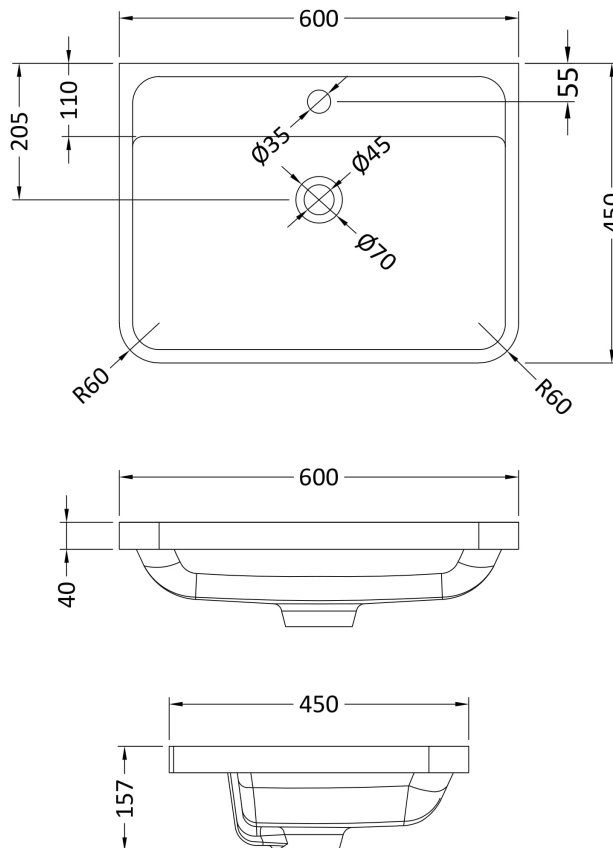

### Product Dimensions

Height (mm):	500
Width (mm):	596
Depth (mm):	445
Nett Weight (kg):	27

### Packaging Dimensions

Height (mm):	550
Width (mm):	500
Depth (mm):	645
Gross Weight (kg):	27

### Outer Box Dimensions (If Applicable)

Height (mm):	
Width (mm):	
Depth (mm):	
Gross Weight (kg):	
Barcode:	5055275811481

Sales Code: PMB003

Description: 600X450mm Poly Marble Basin

**Product Dimensions**

Height (mm):	450
Width (mm):	600
Depth (mm):	157
Nett Weight (kg):	12.82

**Packaging Dimensions**

Height (mm):	167
Width (mm):	640
Depth (mm):	470
Gross Weight (kg):	12.82