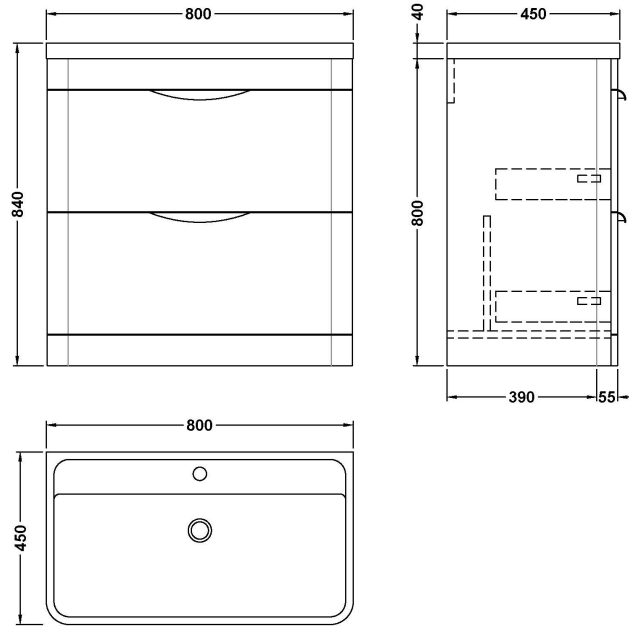

Sales Code: FPA004

Description: Parade 800 F/S 2 Drawer Basin & Cabinet

Packaging Details

Barcode: 5055369021796

Sales Code: PMP195

Description: 800 Floor Standing 2-Drawer Basin Unit

Product Dimensions

Height (mm):	800
Width (mm):	796
Depth (mm):	445
Nett Weight (kg):	40

Packaging Dimensions

Height (mm):	850
Width (mm):	505
Depth (mm):	845
Gross Weight (kg):	40

Packaging Data

Box Colour:	Brown Cardboard Box - Printed
Box Qty:	1
Label Size:	100 x 50
Label Colour:	White Label
Label Qty:	2

Outer Box Dimensions (If Applicable)

Height (mm):	
Width (mm):	
Depth (mm):	
Gross Weight (kg):	
Barcode:	5055275812136

Product Details

Country of Origin:	China
Fitting Instruction:	No
CE Certification:	N/A
FSC Certified Materials:	Yes
Colour:	Gloss White
Construction Method:	Cam & Wood Dowel
Construction Type:	Rigid
Cabinet Finish:	MFC Smooth Matt
Fascia Finish:	Mdf Painted Gloss
Cabinet Thickness (mm):	18
Fascia Thickness (mm):	18
Drawer Included:	Yes
Drawer Type:	80mm High Metal S/C Inc Galler
No of Shelves:	0
Hinge Type:	Not Applicable
Hinge Included:	No
Adjustable Legs:	No
Fixings Included:	No
Handle Style:	Contemporary
Waste Shroud:	Yes
Handle Included:	Yes
Handle Type:	Cup

Sales Code: PMB005

Description: 800X450mm Poly Marble Basin

Product Dimensions

Height (mm):	450
Width (mm):	800
Depth (mm):	157
Nett Weight (kg):	18.12

Packaging Dimensions

Height (mm):	167
Width (mm):	840
Depth (mm):	470
Gross Weight (kg):	18.12