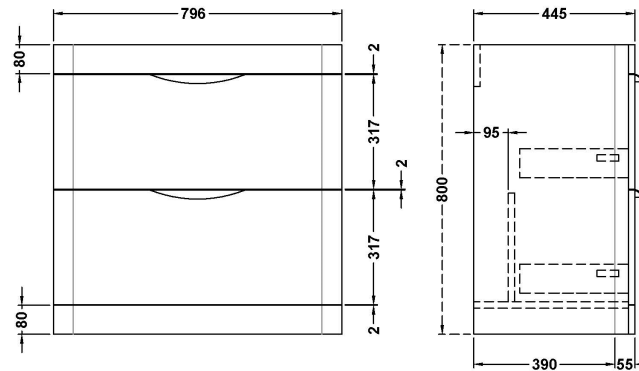

Sales Code: FPA004

Description: Parade 800 F/S 2 Drawer Basin & Cabinet

Packaging Details

Barcode: 5055369021796

Sales Code: PMP195

Description: 800 Floor Standing 2-Drawer Basin Unit

Product Dimensions

Height (mm):	800
Width (mm):	796
Depth (mm):	445
Nett Weight (kg):	40

Packaging Dimensions

Height (mm):	850
Width (mm):	505
Depth (mm):	845
Gross Weight (kg):	40

Packaging Data

Box Colour:	Brown Cardboard Box - Printed
Box Qty:	1
Label Size:	100 x 50
Label Colour:	White Label
Label Qty:	2

Outer Box Dimensions (If Applicable)

Height (mm):	
Width (mm):	
Depth (mm):	
Gross Weight (kg):	
Barcode:	5055275812136

Product Details

Country of Origin:	China
Fitting Instruction:	No
CE Certification:	N/A
FSC Certified Materials:	Yes
Colour:	Gloss White
Construction Method:	Cam & Wood Dowel
Construction Type:	Rigid
Cabinet Finish:	MFC Smooth Matt
Fascia Finish:	Mdf Painted Gloss
Cabinet Thickness (mm):	18
Fascia Thickness (mm):	18
Drawer Included:	Yes
Drawer Type:	80mm High Metal S/C Inc Galler
No of Shelves:	0
Hinge Type:	Not Applicable
Hinge Included:	No
Adjustable Legs:	No
Fixings Included:	No
Handle Style:	Contemporary
Waste Shroud:	Yes
Handle Included:	Yes
Handle Type:	Cup

Sales Code: PMB005

Description: 800X450mm Poly Marble Basin

Product Dimensions

Height (mm):	450
Width (mm):	800
Depth (mm):	157
Nett Weight (kg):	18.12

Packaging Dimensions

Height (mm):	167
Width (mm):	840
Depth (mm):	470
Gross Weight (kg):	18.12