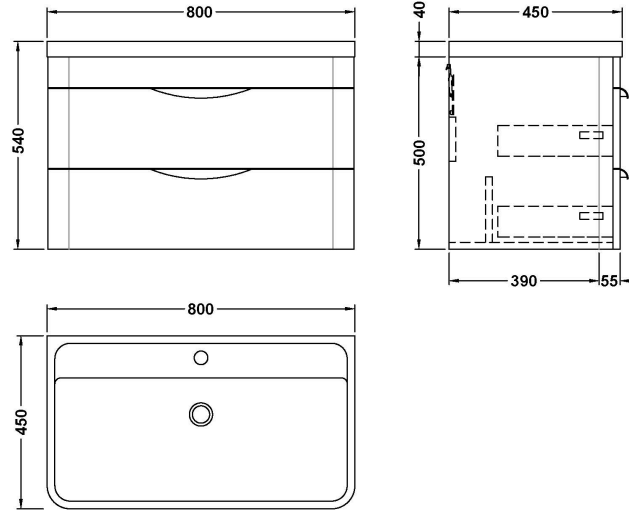

Sales Code: FPA005

Description: Parade 800 W/H 2 Drawer Basin & Cabinet

Packaging Details

Barcode: 5055369021826

Sales Code: PMP185

Description: 800 Wall Hung 2-Drawer Basin Unit

Product Dimensions

Height (mm):	500
Width (mm):	796
Depth (mm):	445
Nett Weight (kg):	32

Packaging Dimensions

Height (mm):	810
Width (mm):	530
Depth (mm):	480
Gross Weight (kg):	32

Packaging Data

Box Colour:	Brown Cardboard Box - Printed
Box Qty:	1
Label Size:	100 x 50
Label Colour:	White Label
Label Qty:	2

Outer Box Dimensions (If Applicable)

Height (mm):	
Width (mm):	
Depth (mm):	
Gross Weight (kg):	
Barcode:	5055275811498

Product Details

Country of Origin:	China
Fitting Instruction:	No
CE Certification:	N/A
FSC Certified Materials:	Yes
Colour:	Gloss White
Construction Method:	Cam & Wood Dowel
Construction Type:	Rigid
Cabinet Finish:	MFC Smooth Matt
Fascia Finish:	Mdf Painted Gloss
Cabinet Thickness (mm):	18
Fascia Thickness (mm):	18
Drawer Included:	Yes
Drawer Type:	80mm High Metal S/C Inc Galler
No of Shelves:	0
Hinge Type:	Not Applicable
Hinge Included:	No
Adjustable Legs:	No
Fixings Included:	Yes
Handle Style:	Contemporary
Waste Shroud:	Yes
Handle Included:	Yes
Handle Type:	Cup

Sales Code: PMB005

Description: 800X450mm Poly Marble Basin

Product Dimensions

Height (mm):	450
Width (mm):	800
Depth (mm):	157
Nett Weight (kg):	18.12

Packaging Dimensions

Height (mm):	167
Width (mm):	840
Depth (mm):	470
Gross Weight (kg):	18.12