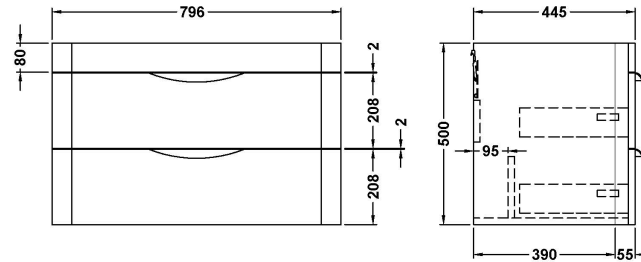

Sales Code: FPA005

Description: Parade 800 W/H 2 Drawer Basin & Cabinet

Packaging Details

Barcode: 5055369021826

Sales Code: PMP185

Description: 800 Wall Hung 2-Drawer Basin Unit

Product Dimensions

Height (mm):	500
Width (mm):	796
Depth (mm):	445
Nett Weight (kg):	32

Packaging Dimensions

Height (mm):	810
Width (mm):	530
Depth (mm):	480
Gross Weight (kg):	32

Packaging Data

Box Colour:	Brown Cardboard Box - Printed
Box Qty:	1
Label Size:	100 x 50
Label Colour:	White Label
Label Qty:	2

Outer Box Dimensions (If Applicable)

Height (mm):	
Width (mm):	
Depth (mm):	
Gross Weight (kg):	
Barcode:	5055275811498

Product Details

Country of Origin:	China
Fitting Instruction:	No
CE Certification:	N/A
FSC Certified Materials:	Yes
Colour:	Gloss White
Construction Method:	Cam & Wood Dowel
Construction Type:	Rigid
Cabinet Finish:	MFC Smooth Matt
Fascia Finish:	Mdf Painted Gloss
Cabinet Thickness (mm):	18
Fascia Thickness (mm):	18
Drawer Included:	Yes
Drawer Type:	80mm High Metal S/C Inc Galler
No of Shelves:	0
Hinge Type:	Not Applicable
Hinge Included:	No
Adjustable Legs:	No
Fixings Included:	Yes
Handle Style:	Contemporary
Waste Shroud:	Yes
Handle Included:	Yes
Handle Type:	Cup

Sales Code: PMB005

Description: 800X450mm Poly Marble Basin

Product Dimensions

Height (mm):	450
Width (mm):	800
Depth (mm):	157
Nett Weight (kg):	18.12

Packaging Dimensions

Height (mm):	167
Width (mm):	840
Depth (mm):	470
Gross Weight (kg):	18.12