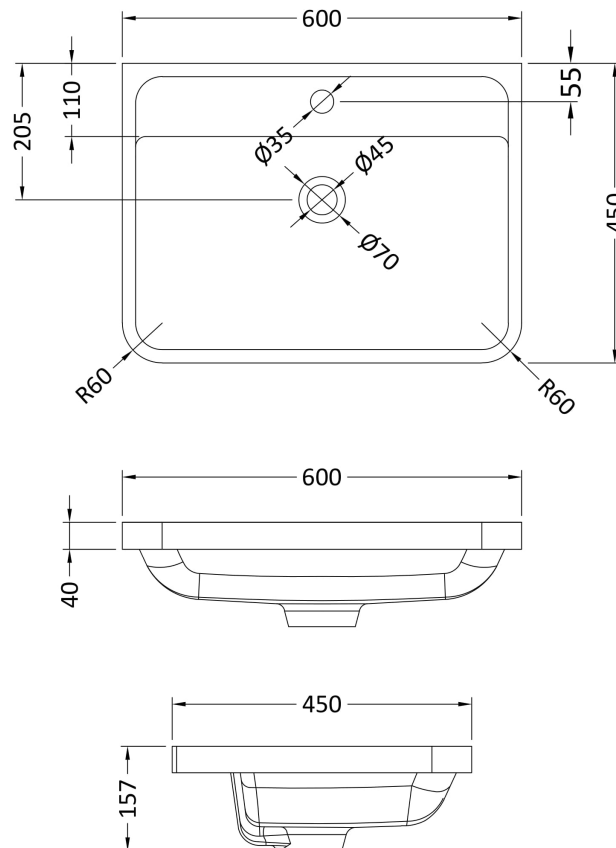

Sales Code: FPA010

Description: Parade 600 F/S 2 Door Basin & Cabinet

Packaging Details

Barcode: 5056462651521

Sales Code: PMP192

Description: 600 Floor Standing 2-Door Basin Unit

Product Dimensions

Height (mm):	800
Width (mm):	596
Depth (mm):	445
Nett Weight (kg):	25

Packaging Dimensions

Height (mm):	850
Width (mm):	600
Depth (mm):	455
Gross Weight (kg):	25

Packaging Data

Box Colour:	Brown Cardboard Box - Printed
Box Qty:	1
Label Size:	100 x 50
Label Colour:	White Label
Label Qty:	2

Outer Box Dimensions (If Applicable)

Height (mm):	
Width (mm):	
Depth (mm):	
Gross Weight (kg):	
Barcode:	5056462618562

Product Details

Country of Origin:	China
Fitting Instruction:	No
CE Certification:	N/A
FSC Certified Materials:	Yes
Colour:	Gloss White
Construction Method:	Cam & Wood Dowel
Construction Type:	Rigid
Cabinet Finish:	MFC Smooth Matt
Fascia Finish:	Mdf Painted Gloss
Cabinet Thickness (mm):	18
Fascia Thickness (mm):	18
Drawer Included:	Not Applicable
Drawer Type:	Not Applicable
No of Shelves:	1
Hinge Type:	95 Degree Soft Close
Hinge Included:	Yes, Supplied
Adjustable Legs:	No
Fixings Included:	No
Handle Style:	Contemporary
Waste Shroud:	No
Handle Included:	Yes
Handle Type:	Cup

Sales Code: PMB003

Description: 600X450mm Poly Marble Basin

Product Dimensions

Height (mm):	450
Width (mm):	600
Depth (mm):	157
Nett Weight (kg):	12.82

Packaging Dimensions

Height (mm):	167
Width (mm):	640
Depth (mm):	470
Gross Weight (kg):	12.82