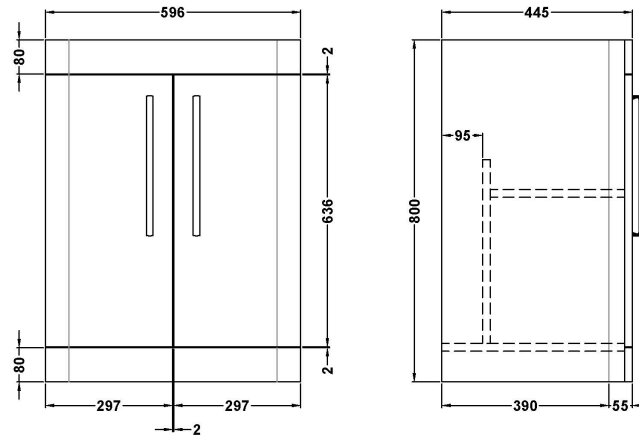

Sales Code: FPA010

Description: Parade 600 F/S 2 Door Basin & Cabinet

Packaging Details

Barcode: 5056462651521

Sales Code: PMP192

Description: 600 Floor Standing 2-Door Basin Unit

Product Dimensions

Height (mm):	800
Width (mm):	596
Depth (mm):	445
Nett Weight (kg):	25

Packaging Dimensions

Height (mm):	850
Width (mm):	600
Depth (mm):	455
Gross Weight (kg):	25

Packaging Data

Box Colour:	Brown Cardboard Box - Printed
Box Qty:	1
Label Size:	100 x 50
Label Colour:	White Label
Label Qty:	2

Outer Box Dimensions (If Applicable)

Height (mm):	
Width (mm):	
Depth (mm):	
Gross Weight (kg):	
Barcode:	5056462618562

Product Details

Country of Origin:	China
Fitting Instruction:	No
CE Certification:	N/A
FSC Certified Materials:	Yes
Colour:	Gloss White
Construction Method:	Cam & Wood Dowel
Construction Type:	Rigid
Cabinet Finish:	MFC Smooth Matt
Fascia Finish:	Mdf Painted Gloss
Cabinet Thickness (mm):	18
Fascia Thickness (mm):	18
Drawer Included:	Not Applicable
Drawer Type:	Not Applicable
No of Shelves:	1
Hinge Type:	95 Degree Soft Close
Hinge Included:	Yes, Supplied
Adjustable Legs:	No
Fixings Included:	No
Handle Style:	Contemporary
Waste Shroud:	No
Handle Included:	Yes
Handle Type:	Cup

Sales Code: PMB003

Description: 600X450mm Poly Marble Basin

Product Dimensions

Height (mm):	450
Width (mm):	600
Depth (mm):	157
Nett Weight (kg):	12.82

Packaging Dimensions

Height (mm):	167
Width (mm):	640
Depth (mm):	470
Gross Weight (kg):	12.82