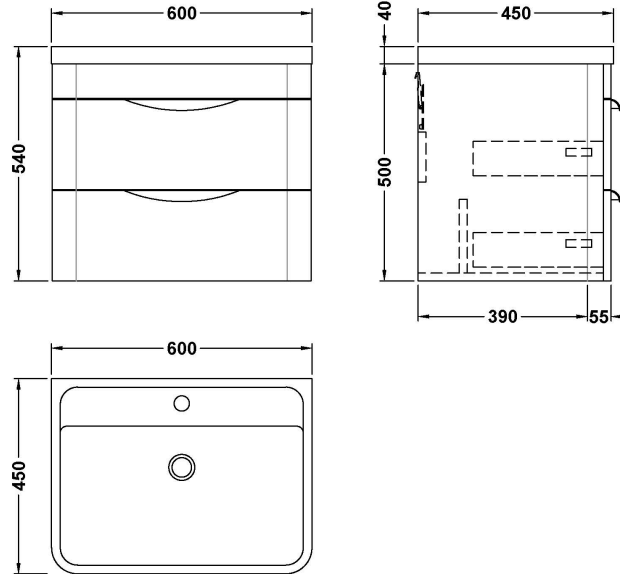

Sales Code: FPA1402

Description: Parade 600 W/H 2 Drawer Basin & Cabinet

Packaging Details

Barcode: 5056462651606