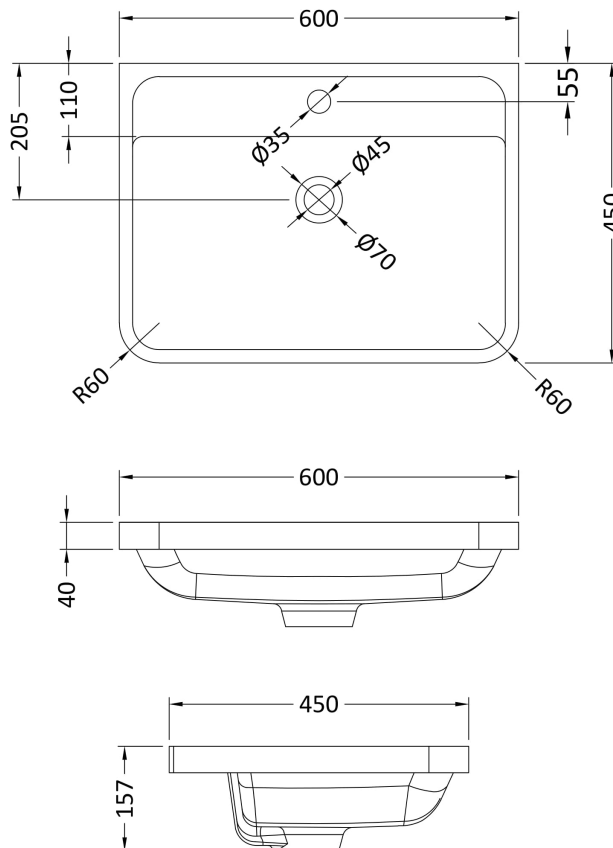

### Product Dimensions

Height (mm):	500
Width (mm):	596
Depth (mm):	445
Nett Weight (kg):	27

### Packaging Dimensions

Height (mm):	550
Width (mm):	500
Depth (mm):	645
Gross Weight (kg):	27

### Outer Box Dimensions (If Applicable)

Height (mm):	
Width (mm):	
Depth (mm):	
Gross Weight (kg):	
Barcode:	5056462618623

Sales Code: PMB003

Description: 600X450mm Poly Marble Basin

**Product Dimensions**

Height (mm):	450
Width (mm):	600
Depth (mm):	157
Nett Weight (kg):	12.82

**Packaging Dimensions**

Height (mm):	167
Width (mm):	640
Depth (mm):	470
Gross Weight (kg):	12.82