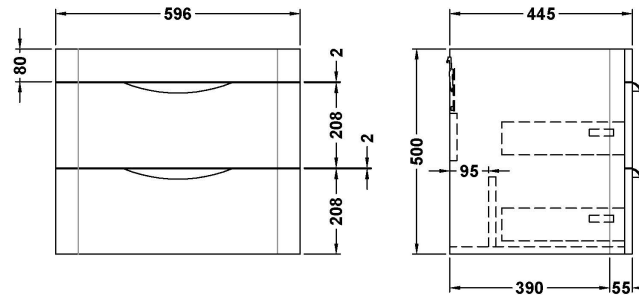

### Product Dimensions

Height (mm):	500
Width (mm):	596
Depth (mm):	445
Nett Weight (kg):	27

### Packaging Dimensions

Height (mm):	550
Width (mm):	500
Depth (mm):	645
Gross Weight (kg):	27

### Outer Box Dimensions (If Applicable)

Height (mm):	
Width (mm):	
Depth (mm):	
Gross Weight (kg):	
Barcode:	5056462618623

Sales Code: PMB003

Description: 600X450mm Poly Marble Basin

**Product Dimensions**

Height (mm):	450
Width (mm):	600
Depth (mm):	157
Nett Weight (kg):	12.82

**Packaging Dimensions**

Height (mm):	167
Width (mm):	640
Depth (mm):	470
Gross Weight (kg):	12.82