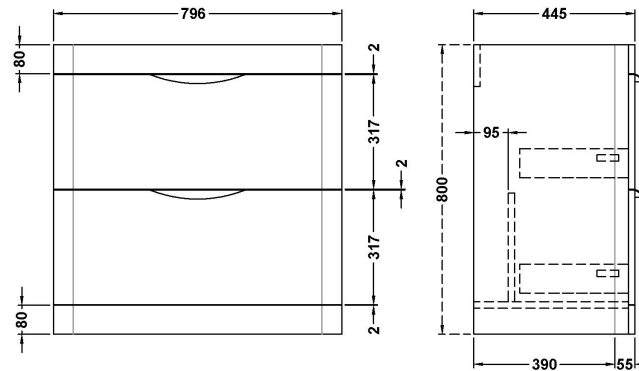

**Product Dimensions**

Height (mm):	800
Width (mm):	796
Depth (mm):	445
Nett Weight (kg):	40

**Packaging Dimensions**

Height (mm):	850
Width (mm):	505
Depth (mm):	845
Gross Weight (kg):	40

**Packaging Data**

Box Colour:	Brown Cardboard Box - Printed
Box Qty:	1
Label Size:	100 x 50
Label Colour:	White Label
Label Qty:	2

**Outer Box Dimensions (If Applicable)**

Height (mm):	
Width (mm):	
Depth (mm):	
Gross Weight (kg):	
Barcode:	5056462618647

### Product Dimensions

Height (mm):	450
Width (mm):	800
Depth (mm):	157
Nett Weight (kg):	18.12

### Packaging Dimensions

Height (mm):	167
Width (mm):	840
Depth (mm):	470
Gross Weight (kg):	18.12