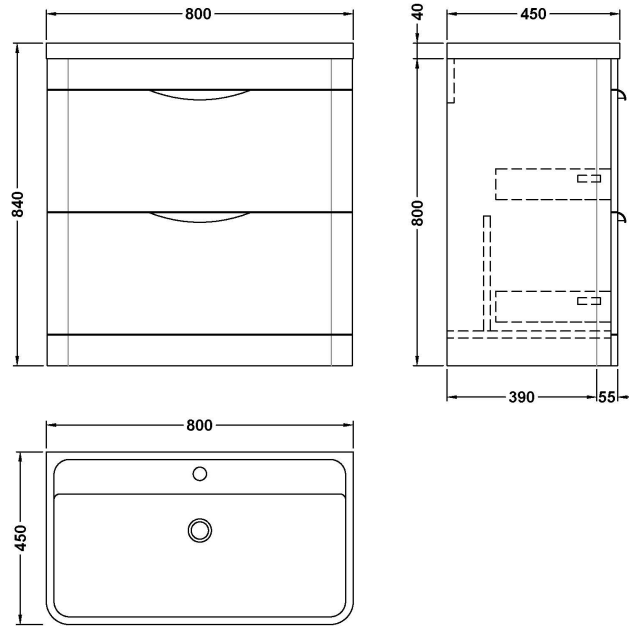

Sales Code: FPA1404

Description: Parade 800 F/S 2 Drawer Basin & Cabinet

Packaging Details

Barcode: 5056462651613