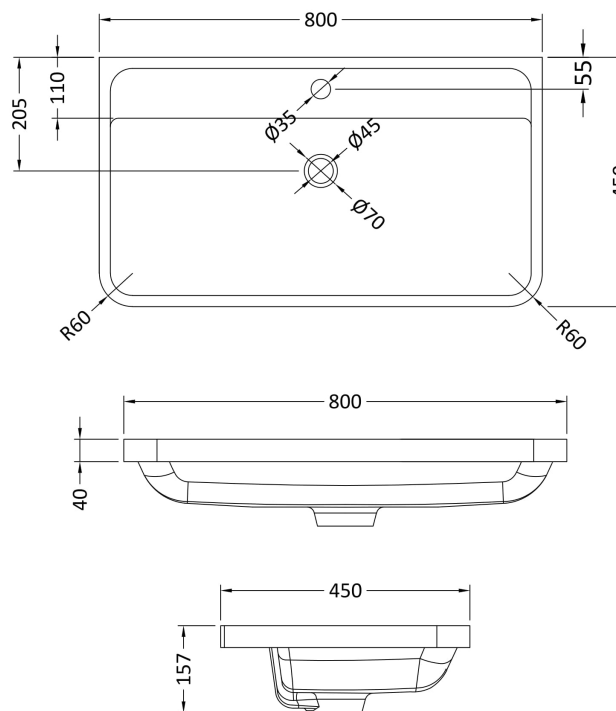

**Product Dimensions**

Height (mm):	800
Width (mm):	796
Depth (mm):	445
Nett Weight (kg):	40

**Packaging Dimensions**

Height (mm):	850
Width (mm):	505
Depth (mm):	845
Gross Weight (kg):	40

**Packaging Data**

Box Colour:	Brown Cardboard Box - Printed
Box Qty:	1
Label Size:	100 x 50
Label Colour:	White Label
Label Qty:	2

**Outer Box Dimensions (If Applicable)**

Height (mm):	
Width (mm):	
Depth (mm):	
Gross Weight (kg):	
Barcode:	5056462618647

### Product Dimensions

Height (mm):	450
Width (mm):	800
Depth (mm):	157
Nett Weight (kg):	18.12

### Packaging Dimensions

Height (mm):	167
Width (mm):	840
Depth (mm):	470
Gross Weight (kg):	18.12