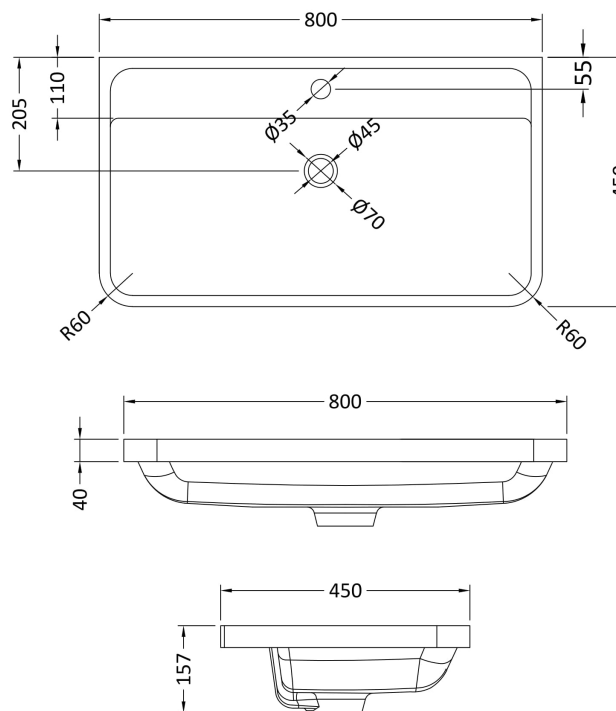

Sales Code: FPA1405

Description: Parade 800 W/H 2 Drawer Basin & Cabinet

Packaging Details

Barcode: 5056462651620

Sales Code: PMP1485

Description: 800 Wall Hung 2-Drawer Basin Unit

Product Dimensions	
Height (mm):	500
Width (mm):	796
Depth (mm):	445
Nett Weight (kg):	32
Packaging Dimensions	
Height (mm):	810
Width (mm):	530
Depth (mm):	480
Gross Weight (kg):	32
Packaging Data	
Box Colour:	Brown Cardboard Box - Printed
Box Qty:	1
Label Size:	100 x 50
Label Colour:	White Label
Label Qty:	2
Outer Box Dimensions (If Applicable)	
Height (mm):	
Width (mm):	
Depth (mm):	
Gross Weight (kg):	
Barcode:	5056462618661
Product Details	
Country of Origin:	China
Fitting Instruction:	No
CE Certification:	N/A
FSC Certified Materials:	Yes
Colour:	Satin Anthracite
Construction Method:	Cam & Wood Dowel
Construction Type:	Rigid
Cabinet Finish:	MFC Painted Matt
Fascia Finish:	Mdf Painted Matt
Cabinet Thickness (mm):	18
Fascia Thickness (mm):	18
Drawer Included:	Yes
Drawer Type:	80mm High Metal S/C Inc Galler
No of Shelves:	0
Hinge Type:	Not Applicable
Hinge Included:	No
Adjustable Legs:	No
Fixings Included:	Yes
Handle Style:	Contemporary
Waste Shroud:	Yes
Handle Included:	Yes
Handle Type:	Cup

Sales Code: PMB005

Description: 800X450mm Poly Marble Basin

Product Dimensions

Height (mm):	450
Width (mm):	800
Depth (mm):	157
Nett Weight (kg):	18.12

Packaging Dimensions

Height (mm):	167
Width (mm):	840
Depth (mm):	470
Gross Weight (kg):	18.12

Packaging Data

Box Colour:	Brown Cardboard Box - Printed
Box Qty:	1
Label Size:	100 x 50
Label Colour:	White Label
Label Qty:	2

Outer Box Dimensions (If Applicable)

Height (mm):	
Width (mm):	
Depth (mm):	
Gross Weight (kg):	
Barcode:	5055369021765

Basins: Tap Hole: One Taphole Chain Stay Hole: No
Template: Not Required Waste Type Req: Slotted
Overflow Inc: Yes Overflow Cover: Yes
Inner Bowl Depth (mm): 105mm