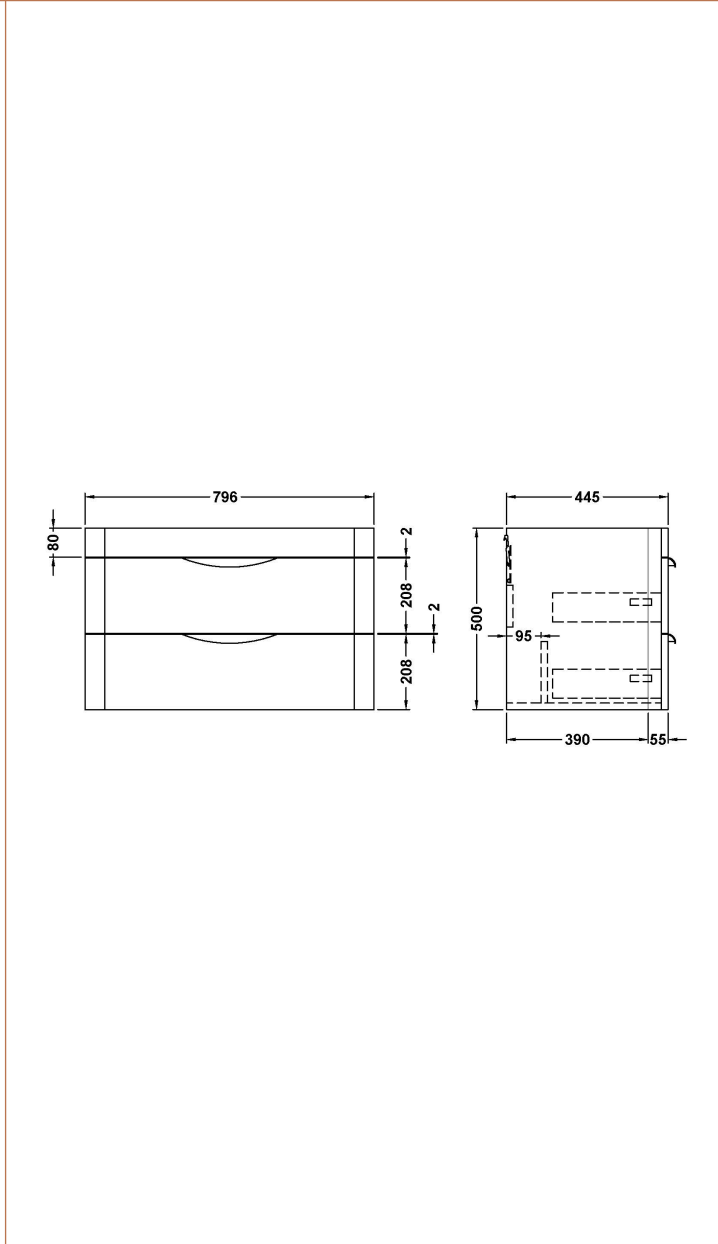

Sales Code: FPA1405

Description: Parade 800 W/H 2 Drawer Basin & Cabinet

Packaging Details

Barcode: 5056462651620

Sales Code: PMP1485

Description: 800 Wall Hung 2-Drawer Basin Unit

Product Dimensions	
Height (mm):	500
Width (mm):	796
Depth (mm):	445
Nett Weight (kg):	32
Packaging Dimensions	
Height (mm):	810
Width (mm):	530
Depth (mm):	480
Gross Weight (kg):	32
Packaging Data	
Box Colour:	Brown Cardboard Box - Printed
Box Qty:	1
Label Size:	100 x 50
Label Colour:	White Label
Label Qty:	2
Outer Box Dimensions (If Applicable)	
Height (mm):	
Width (mm):	
Depth (mm):	
Gross Weight (kg):	
Barcode:	5056462618661
Product Details	
Country of Origin:	China
Fitting Instruction:	No
CE Certification:	N/A
FSC Certified Materials:	Yes
Colour:	Satin Anthracite
Construction Method:	Cam & Wood Dowel
Construction Type:	Rigid
Cabinet Finish:	MFC Painted Matt
Fascia Finish:	Mdf Painted Matt
Cabinet Thickness (mm):	18
Fascia Thickness (mm):	18
Drawer Included:	Yes
Drawer Type:	80mm High Metal S/C Inc Galler
No of Shelves:	0
Hinge Type:	Not Applicable
Hinge Included:	No
Adjustable Legs:	No
Fixings Included:	Yes
Handle Style:	Contemporary
Waste Shroud:	Yes
Handle Included:	Yes
Handle Type:	Cup

Sales Code: PMB005

Description: 800X450mm Poly Marble Basin

Product Dimensions

Height (mm):	450
Width (mm):	800
Depth (mm):	157
Nett Weight (kg):	18.12

Packaging Dimensions

Height (mm):	167
Width (mm):	840
Depth (mm):	470
Gross Weight (kg):	18.12

Packaging Data

Box Colour:	Brown Cardboard Box - Printed
Box Qty:	1
Label Size:	100 x 50
Label Colour:	White Label
Label Qty:	2

Outer Box Dimensions (If Applicable)

Height (mm):	
Width (mm):	
Depth (mm):	
Gross Weight (kg):	
Barcode:	5055369021765

Basins: Tap Hole: One Taphole Chain Stay Hole: No
Template: Not Required Waste Type Req: Slotted
Overflow Inc: Yes Overflow Cover: Yes
Inner Bowl Depth (mm): 105mm