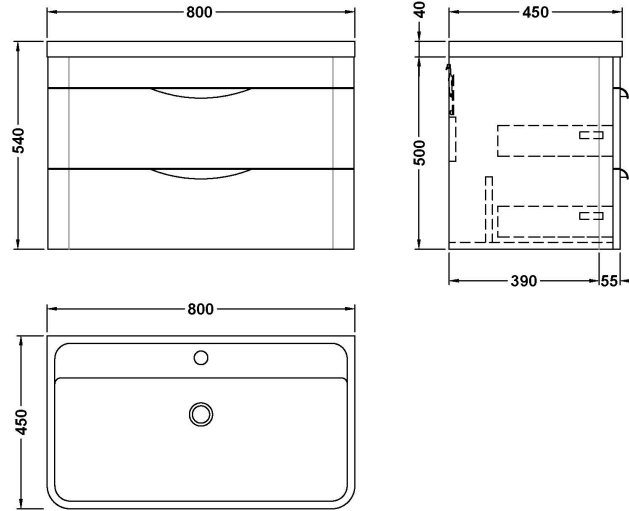

Sales Code: FPA1405

Description: Parade 800 W/H 2 Drawer Basin & Cabinet

Packaging Details

Barcode: 5056462651620

Sales Code: PMP1485

Description: 800 Wall Hung 2-Drawer Basin Unit

Product Dimensions	
Height (mm):	500
Width (mm):	796
Depth (mm):	445
Nett Weight (kg):	32
Packaging Dimensions	
Height (mm):	810
Width (mm):	530
Depth (mm):	480
Gross Weight (kg):	32
Packaging Data	
Box Colour:	Brown Cardboard Box - Printed
Box Qty:	1
Label Size:	100 x 50
Label Colour:	White Label
Label Qty:	2
Outer Box Dimensions (If Applicable)	
Height (mm):	
Width (mm):	
Depth (mm):	
Gross Weight (kg):	
Barcode:	5056462618661
Product Details	
Country of Origin:	China
Fitting Instruction:	No
CE Certification:	N/A
FSC Certified Materials:	Yes
Colour:	Satin Anthracite
Construction Method:	Cam & Wood Dowel
Construction Type:	Rigid
Cabinet Finish:	MFC Painted Matt
Fascia Finish:	Mdf Painted Matt
Cabinet Thickness (mm):	18
Fascia Thickness (mm):	18
Drawer Included:	Yes
Drawer Type:	80mm High Metal S/C Inc Galler
No of Shelves:	0
Hinge Type:	Not Applicable
Hinge Included:	No
Adjustable Legs:	No
Fixings Included:	Yes
Handle Style:	Contemporary
Waste Shroud:	Yes
Handle Included:	Yes
Handle Type:	Cup

Sales Code: PMB005

Description: 800X450mm Poly Marble Basin

Product Dimensions

Height (mm):	450
Width (mm):	800
Depth (mm):	157
Nett Weight (kg):	18.12

Packaging Dimensions

Height (mm):	167
Width (mm):	840
Depth (mm):	470
Gross Weight (kg):	18.12

Packaging Data

Box Colour:	Brown Cardboard Box - Printed
Box Qty:	1
Label Size:	100 x 50
Label Colour:	White Label
Label Qty:	2

Outer Box Dimensions (If Applicable)

Height (mm):	
Width (mm):	
Depth (mm):	
Gross Weight (kg):	
Barcode:	5055369021765

Basins: Tap Hole: One Taphole Chain Stay Hole: No
Template: Not Required Waste Type Req: Slotted
Overflow Inc: Yes Overflow Cover: Yes
Inner Bowl Depth (mm): 105mm