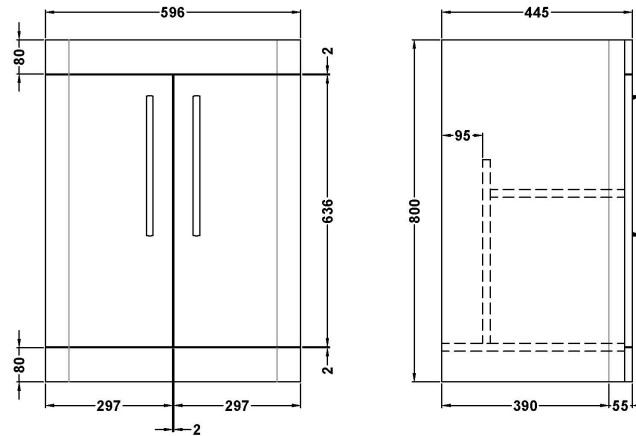

Sales Code: FPA1410

Description: Parade 600 F/S 2 Door Basin & Cabinet

Packaging Details

Barcode: 5056462651545

Sales Code: PMP1492

Description: 600 Floor Standing 2-Door Basin Unit

Product Dimensions

Height (mm):	800
Width (mm):	596
Depth (mm):	445
Nett Weight (kg):	25

Packaging Dimensions

Height (mm):	850
Width (mm):	600
Depth (mm):	455
Gross Weight (kg):	25

Packaging Data

Box Colour:	Brown Cardboard Box - Printed
Box Qty:	1
Label Size:	100 x 50
Label Colour:	White Label
Label Qty:	2

Outer Box Dimensions (If Applicable)

Height (mm):	
Width (mm):	
Depth (mm):	
Gross Weight (kg):	
Barcode:	5056462618586

Product Details

Country of Origin:	China
Fitting Instruction:	No
CE Certification:	N/A
FSC Certified Materials:	Yes
Colour:	Satin Anthracite
Construction Method:	Cam & Wood Dowel
Construction Type:	Rigid
Cabinet Finish:	MFC Painted Matt
Fascia Finish:	Mdf Painted Matt
Cabinet Thickness (mm):	18
Fascia Thickness (mm):	18
Drawer Included:	Not Applicable
Drawer Type:	Not Applicable
No of Shelves:	1
Hinge Type:	95 Degree Soft Close
Hinge Included:	Yes, Supplied
Adjustable Legs:	No
Fixings Included:	No
Handle Style:	Contemporary
Waste Shroud:	No
Handle Included:	Yes
Handle Type:	Cup

Sales Code: PMB003

Description: 600X450mm Poly Marble Basin

Product Dimensions

Height (mm):	450
Width (mm):	600
Depth (mm):	157
Nett Weight (kg):	12.82

Packaging Dimensions

Height (mm):	167
Width (mm):	640
Depth (mm):	470
Gross Weight (kg):	12.82