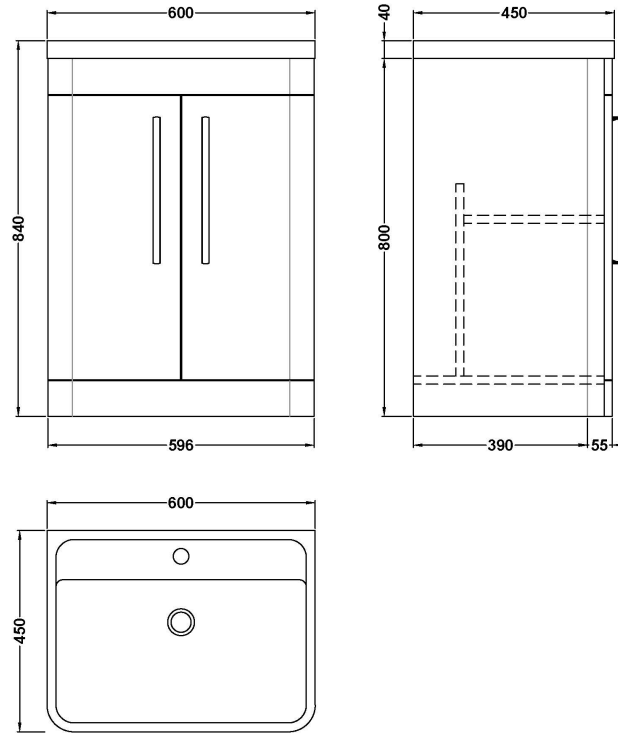

Sales Code: FPA1410

Description: Parade 600 F/S 2 Door Basin & Cabinet

Packaging Details

Barcode: 5056462651545

Sales Code: PMP1492

Description: 600 Floor Standing 2-Door Basin Unit

Product Dimensions

Height (mm):	800
Width (mm):	596
Depth (mm):	445
Nett Weight (kg):	25

Packaging Dimensions

Height (mm):	850
Width (mm):	600
Depth (mm):	455
Gross Weight (kg):	25

Packaging Data

Box Colour:	Brown Cardboard Box - Printed
Box Qty:	1
Label Size:	100 x 50
Label Colour:	White Label
Label Qty:	2

Outer Box Dimensions (If Applicable)

Height (mm):	
Width (mm):	
Depth (mm):	
Gross Weight (kg):	
Barcode:	5056462618586

Product Details

Country of Origin:	China
Fitting Instruction:	No
CE Certification:	N/A
FSC Certified Materials:	Yes
Colour:	Satin Anthracite
Construction Method:	Cam & Wood Dowel
Construction Type:	Rigid
Cabinet Finish:	MFC Painted Matt
Fascia Finish:	Mdf Painted Matt
Cabinet Thickness (mm):	18
Fascia Thickness (mm):	18
Drawer Included:	Not Applicable
Drawer Type:	Not Applicable
No of Shelves:	1
Hinge Type:	95 Degree Soft Close
Hinge Included:	Yes, Supplied
Adjustable Legs:	No
Fixings Included:	No
Handle Style:	Contemporary
Waste Shroud:	No
Handle Included:	Yes
Handle Type:	Cup

Sales Code: PMB003

Description: 600X450mm Poly Marble Basin

Product Dimensions

Height (mm):	450
Width (mm):	600
Depth (mm):	157
Nett Weight (kg):	12.82

Packaging Dimensions

Height (mm):	167
Width (mm):	640
Depth (mm):	470
Gross Weight (kg):	12.82