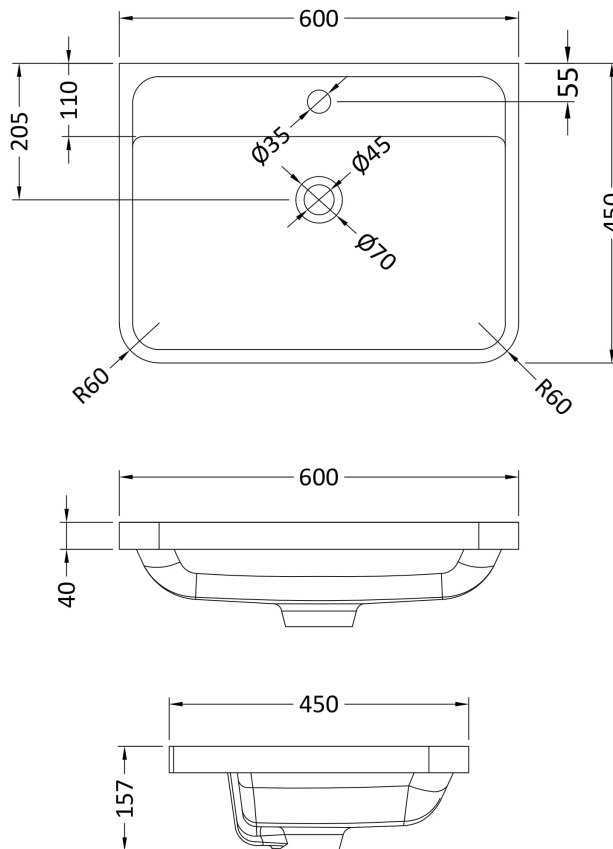

Sales Code: FPA1410

Description: Parade 600 F/S 2 Door Basin & Cabinet

Packaging Details

Barcode: 5056462651545

Sales Code: PMP1492

Description: 600 Floor Standing 2-Door Basin Unit

Product Dimensions

Height (mm):	800
Width (mm):	596
Depth (mm):	445
Nett Weight (kg):	25

Packaging Dimensions

Height (mm):	850
Width (mm):	600
Depth (mm):	455
Gross Weight (kg):	25

Packaging Data

Box Colour:	Brown Cardboard Box - Printed
Box Qty:	1
Label Size:	100 x 50
Label Colour:	White Label
Label Qty:	2

Outer Box Dimensions (If Applicable)

Height (mm):	
Width (mm):	
Depth (mm):	
Gross Weight (kg):	
Barcode:	5056462618586

Product Details

Country of Origin:	China
Fitting Instruction:	No
CE Certification:	N/A
FSC Certified Materials:	Yes
Colour:	Satin Anthracite
Construction Method:	Cam & Wood Dowel
Construction Type:	Rigid
Cabinet Finish:	MFC Painted Matt
Fascia Finish:	Mdf Painted Matt
Cabinet Thickness (mm):	18
Fascia Thickness (mm):	18
Drawer Included:	Not Applicable
Drawer Type:	Not Applicable
No of Shelves:	1
Hinge Type:	95 Degree Soft Close
Hinge Included:	Yes, Supplied
Adjustable Legs:	No
Fixings Included:	No
Handle Style:	Contemporary
Waste Shroud:	No
Handle Included:	Yes
Handle Type:	Cup

Sales Code: PMB003

Description: 600X450mm Poly Marble Basin

Product Dimensions

Height (mm):	450
Width (mm):	600
Depth (mm):	157
Nett Weight (kg):	12.82

Packaging Dimensions

Height (mm):	167
Width (mm):	640
Depth (mm):	470
Gross Weight (kg):	12.82