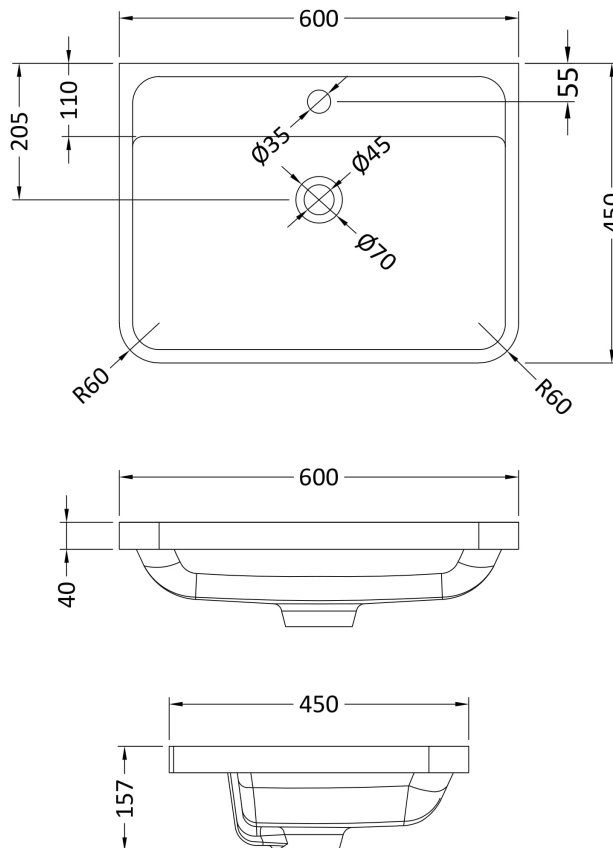

### Product Dimensions

|                   |     |
|-------------------|-----|
| Height (mm):      | 800 |
| Width (mm):       | 596 |
| Depth (mm):       | 445 |
| Nett Weight (kg): | 34  |

### Packaging Dimensions

|                    |     |
|--------------------|-----|
| Height (mm):       | 840 |
| Width (mm):        | 640 |
| Depth (mm):        | 480 |
| Gross Weight (kg): | 34  |

### Outer Box Dimensions (If Applicable)

|                    |               |
|--------------------|---------------|
| Height (mm):       |               |
| Width (mm):        |               |
| Depth (mm):        |               |
| Gross Weight (kg): |               |
| Barcode:           | 5056211873457 |

Sales Code: PMB003

Description: 600X450mm Poly Marble Basin

**Product Dimensions**

|                   |       |
|-------------------|-------|
| Height (mm):      | 450   |
| Width (mm):       | 600   |
| Depth (mm):       | 157   |
| Nett Weight (kg): | 12.82 |