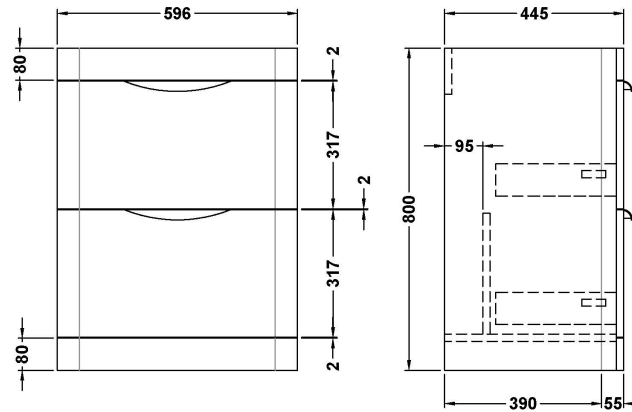

### Product Dimensions

|                   |     |
|-------------------|-----|
| Height (mm):      | 800 |
| Width (mm):       | 596 |
| Depth (mm):       | 445 |
| Nett Weight (kg): | 34  |

### Packaging Dimensions

|                    |     |
|--------------------|-----|
| Height (mm):       | 840 |
| Width (mm):        | 640 |
| Depth (mm):        | 480 |
| Gross Weight (kg): | 34  |

### Outer Box Dimensions (If Applicable)

|                    |               |
|--------------------|---------------|
| Height (mm):       |               |
| Width (mm):        |               |
| Depth (mm):        |               |
| Gross Weight (kg): |               |
| Barcode:           | 5056211873457 |

**Packaging Dimensions**

|                    |       |
|--------------------|-------|
| Height (mm):       | 167   |
| Width (mm):        | 640   |
| Depth (mm):        | 470   |
| Gross Weight (kg): | 12.82 |