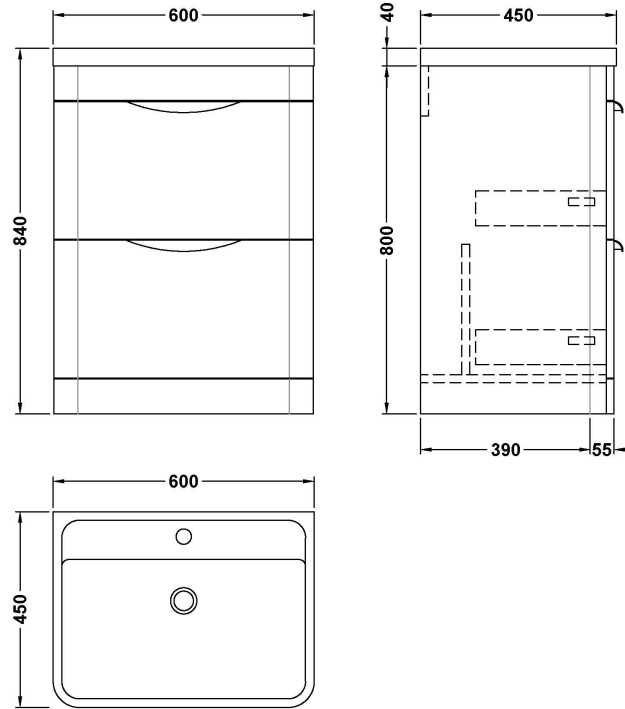

Sales Code: FPA401

Description: Parade 600 F/S 2 Drawer Unit & Basin

Packaging Details

Barcode: 5056211875109