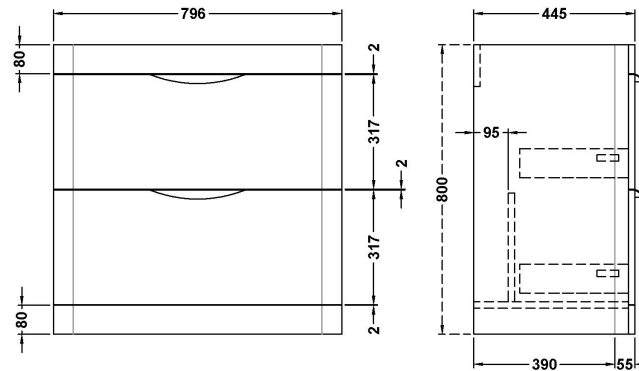

### Product Dimensions

Height (mm):	800
Width (mm):	796
Depth (mm):	445
Nett Weight (kg):	40

### Packaging Dimensions

Height (mm):	480
Width (mm):	840
Depth (mm):	840
Gross Weight (kg):	40

### Product Dimensions

Height (mm):	450
Width (mm):	800
Depth (mm):	157
Nett Weight (kg):	18.12

### Packaging Dimensions

Height (mm):	167
Width (mm):	840
Depth (mm):	470
Gross Weight (kg):	18.12