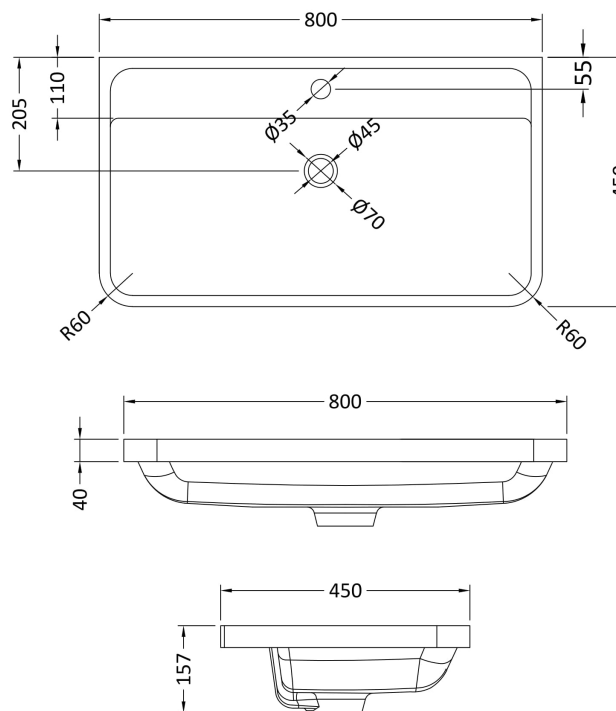

### Product Dimensions

Height (mm):	800
Width (mm):	796
Depth (mm):	445
Nett Weight (kg):	40

### Packaging Dimensions

Height (mm):	480
Width (mm):	840
Depth (mm):	840
Gross Weight (kg):	40

### Outer Box Dimensions (If Applicable)

Height (mm):	
Width (mm):	
Depth (mm):	
Gross Weight (kg):	
Barcode:	5056211873471

### Product Dimensions

Height (mm):	450
Width (mm):	800
Depth (mm):	157
Nett Weight (kg):	18.12