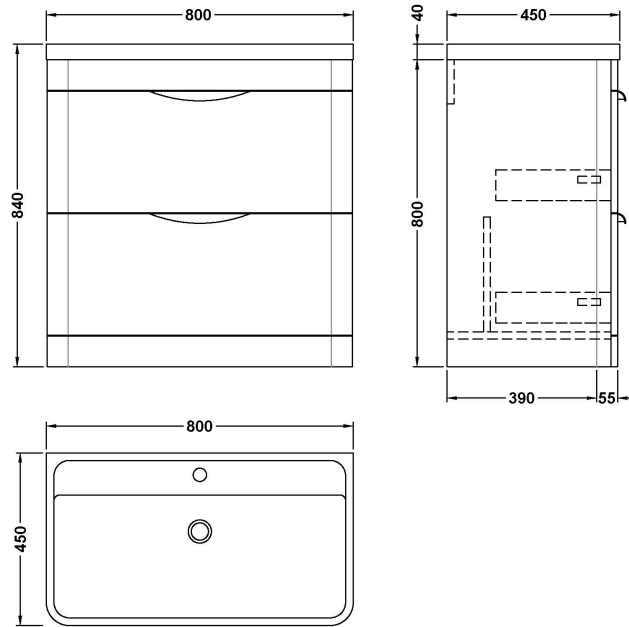

Sales Code: FPA404

Description: Parade 800 F/S 2 Drawer Unit & Basin

Packaging Details

Barcode: 5056211875123