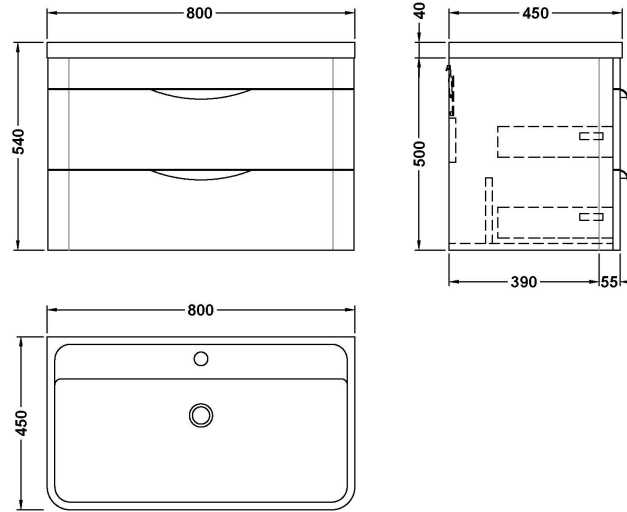

Sales Code: FPA405

Description: Parade 800 W/H 2 Drawer Unit & Basin

Packaging Details

Barcode: 5056211875130

Sales Code: PMP485

Description: 800 Wall Hung 2-Drawer Basin Unit

Product Dimensions

Height (mm):	500
Width (mm):	796
Depth (mm):	445
Nett Weight (kg):	32

Packaging Dimensions

Height (mm):	810
Width (mm):	530
Depth (mm):	480
Gross Weight (kg):	32

Packaging Data

Box Colour:	Brown Cardboard Box - Printed
Box Qty:	1
Label Size:	100 x 50
Label Colour:	White Label
Label Qty:	2

Outer Box Dimensions (If Applicable)

Height (mm):	
Width (mm):	
Depth (mm):	
Gross Weight (kg):	
Barcode:	5056211873488

Product Details

Country of Origin:	China
Fitting Instruction:	No
CE Certification:	N/A
FSC Certified Materials:	Yes
Colour:	Gloss Grey Mist
Construction Method:	Cam & Wood Dowel
Construction Type:	Rigid
Cabinet Finish:	MFC Smooth Matt
Fascia Finish:	Mdf Painted Gloss
Cabinet Thickness (mm):	18
Fascia Thickness (mm):	18
Drawer Included:	Yes
Drawer Type:	80mm High Metal S/C Inc Galler
No of Shelves:	0
Hinge Type:	Not Applicable
Hinge Included:	No
Adjustable Legs:	No
Fixings Included:	Yes
Handle Style:	Contemporary
Waste Shroud:	Yes
Handle Included:	Yes
Handle Type:	Cup

Sales Code: PMB005

Description: 800X450mm Poly Marble Basin

Product Dimensions

Height (mm):	450
Width (mm):	800
Depth (mm):	157
Nett Weight (kg):	18.12

Packaging Dimensions

Height (mm):	167
Width (mm):	840
Depth (mm):	470
Gross Weight (kg):	18.12