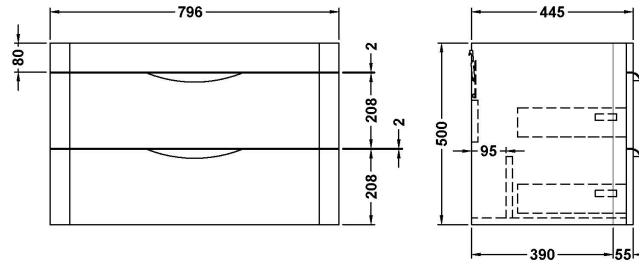

Sales Code: FPA405

Description: Parade 800 W/H 2 Drawer Unit & Basin

Packaging Details

Barcode: 5056211875130

Sales Code: PMP485

Description: 800 Wall Hung 2-Drawer Basin Unit

Product Dimensions

Height (mm):	500
Width (mm):	796
Depth (mm):	445
Nett Weight (kg):	32

Packaging Dimensions

Height (mm):	810
Width (mm):	530
Depth (mm):	480
Gross Weight (kg):	32

Packaging Data

Box Colour:	Brown Cardboard Box - Printed
Box Qty:	1
Label Size:	100 x 50
Label Colour:	White Label
Label Qty:	2

Outer Box Dimensions (If Applicable)

Height (mm):	
Width (mm):	
Depth (mm):	
Gross Weight (kg):	
Barcode:	5056211873488

Product Details

Country of Origin:	China
Fitting Instruction:	No
CE Certification:	N/A
FSC Certified Materials:	Yes
Colour:	Gloss Grey Mist
Construction Method:	Cam & Wood Dowel
Construction Type:	Rigid
Cabinet Finish:	MFC Smooth Matt
Fascia Finish:	Mdf Painted Gloss
Cabinet Thickness (mm):	18
Fascia Thickness (mm):	18
Drawer Included:	Yes
Drawer Type:	80mm High Metal S/C Inc Galler
No of Shelves:	0
Hinge Type:	Not Applicable
Hinge Included:	No
Adjustable Legs:	No
Fixings Included:	Yes
Handle Style:	Contemporary
Waste Shroud:	Yes
Handle Included:	Yes
Handle Type:	Cup

Sales Code: PMB005

Description: 800X450mm Poly Marble Basin

Product Dimensions

Height (mm):	450
Width (mm):	800
Depth (mm):	157
Nett Weight (kg):	18.12

Packaging Dimensions

Height (mm):	167
Width (mm):	840
Depth (mm):	470
Gross Weight (kg):	18.12