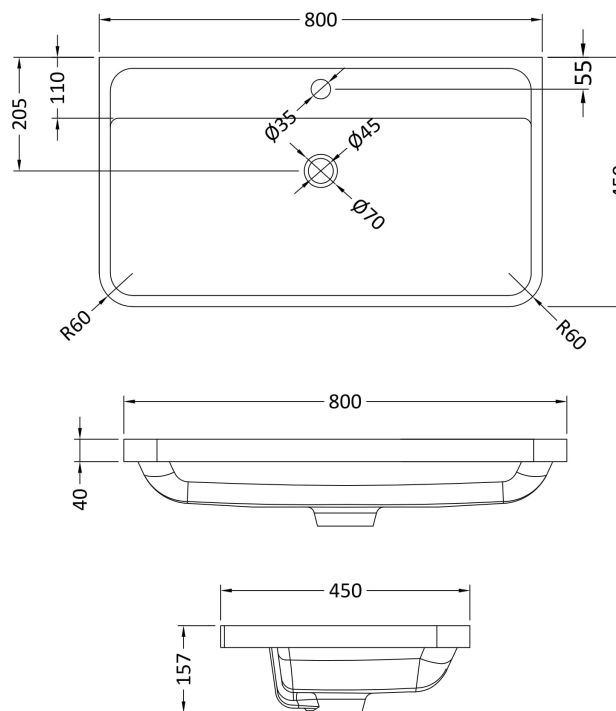

Sales Code: FPA405

Description: Parade 800 W/H 2 Drawer Unit & Basin

Packaging Details

Barcode: 5056211875130

Sales Code: PMP485

Description: 800 Wall Hung 2-Drawer Basin Unit

Product Dimensions

Height (mm):	500
Width (mm):	796
Depth (mm):	445
Nett Weight (kg):	32

Packaging Dimensions

Height (mm):	810
Width (mm):	530
Depth (mm):	480
Gross Weight (kg):	32

Packaging Data

Box Colour:	Brown Cardboard Box - Printed
Box Qty:	1
Label Size:	100 x 50
Label Colour:	White Label
Label Qty:	2

Outer Box Dimensions (If Applicable)

Height (mm):	
Width (mm):	
Depth (mm):	
Gross Weight (kg):	
Barcode:	5056211873488

Product Details

Country of Origin:	China
Fitting Instruction:	No
CE Certification:	N/A
FSC Certified Materials:	Yes
Colour:	Gloss Grey Mist
Construction Method:	Cam & Wood Dowel
Construction Type:	Rigid
Cabinet Finish:	MFC Smooth Matt
Fascia Finish:	Mdf Painted Gloss
Cabinet Thickness (mm):	18
Fascia Thickness (mm):	18
Drawer Included:	Yes
Drawer Type:	80mm High Metal S/C Inc Galler
No of Shelves:	0
Hinge Type:	Not Applicable
Hinge Included:	No
Adjustable Legs:	No
Fixings Included:	Yes
Handle Style:	Contemporary
Waste Shroud:	Yes
Handle Included:	Yes
Handle Type:	Cup

Sales Code: PMB005

Description: 800X450mm Poly Marble Basin

Product Dimensions

Height (mm):	450
Width (mm):	800
Depth (mm):	157
Nett Weight (kg):	18.12

Packaging Dimensions

Height (mm):	167
Width (mm):	840
Depth (mm):	470
Gross Weight (kg):	18.12