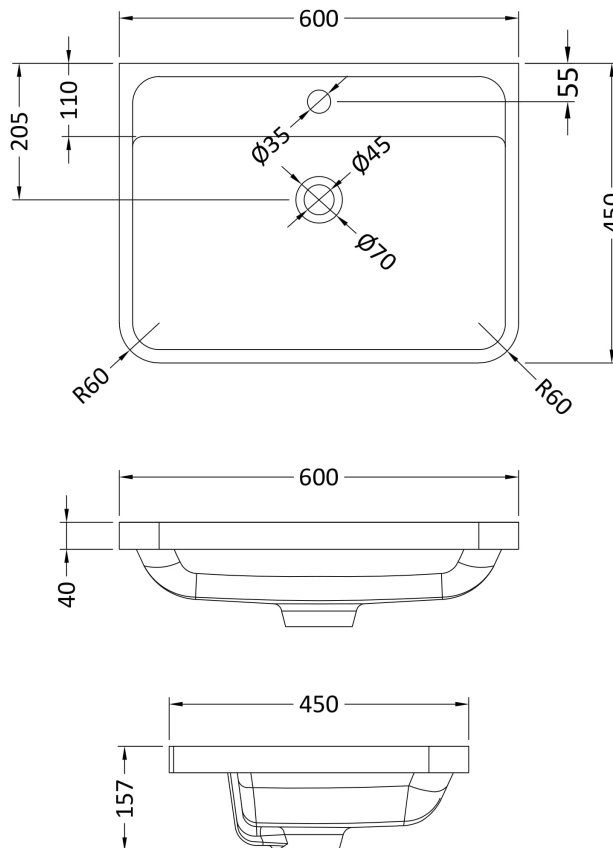

### Product Dimensions

Height (mm):	500
Width (mm):	596
Depth (mm):	445
Nett Weight (kg):	27

### Packaging Dimensions

Height (mm):	550
Width (mm):	500
Depth (mm):	645
Gross Weight (kg):	27

### Outer Box Dimensions (If Applicable)

Height (mm):	
Width (mm):	
Depth (mm):	
Gross Weight (kg):	
Barcode:	5056462618616

Sales Code: PMB003

Description: 600X450mm Poly Marble Basin

**Product Dimensions**

Height (mm):	450
Width (mm):	600
Depth (mm):	157
Nett Weight (kg):	12.82

**Packaging Dimensions**

Height (mm):	167
Width (mm):	640
Depth (mm):	470
Gross Weight (kg):	12.82