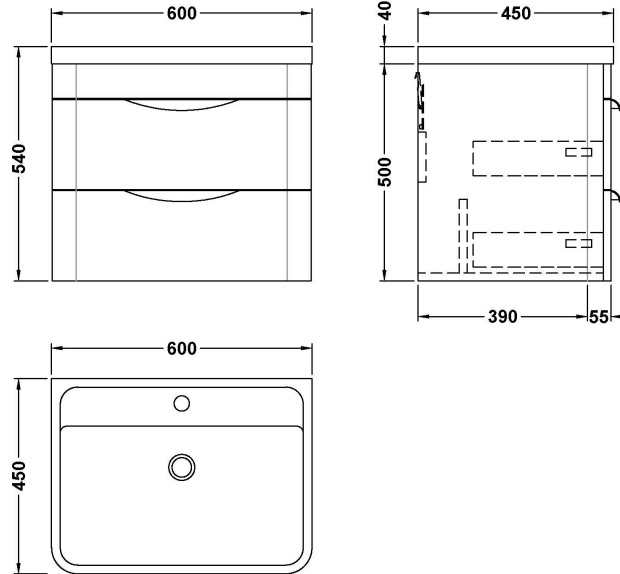

Sales Code: FPA802

Description: Parade 600 W/H 2 Drawer Basin & Cabinet

Packaging Details

Barcode: 5056462651569