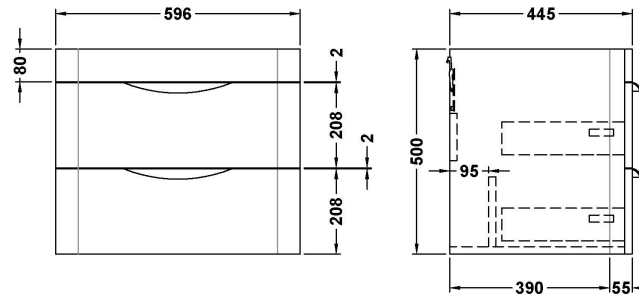

### Product Dimensions

Height (mm):	500
Width (mm):	596
Depth (mm):	445
Nett Weight (kg):	27

### Packaging Dimensions

Height (mm):	550
Width (mm):	500
Depth (mm):	645
Gross Weight (kg):	27

### Outer Box Dimensions (If Applicable)

Height (mm):	
Width (mm):	
Depth (mm):	
Gross Weight (kg):	
Barcode:	5056462618616

Sales Code: PMB003

Description: 600X450mm Poly Marble Basin

**Product Dimensions**

Height (mm):	450
Width (mm):	600
Depth (mm):	157
Nett Weight (kg):	12.82

**Packaging Dimensions**

Height (mm):	167
Width (mm):	640
Depth (mm):	470
Gross Weight (kg):	12.82