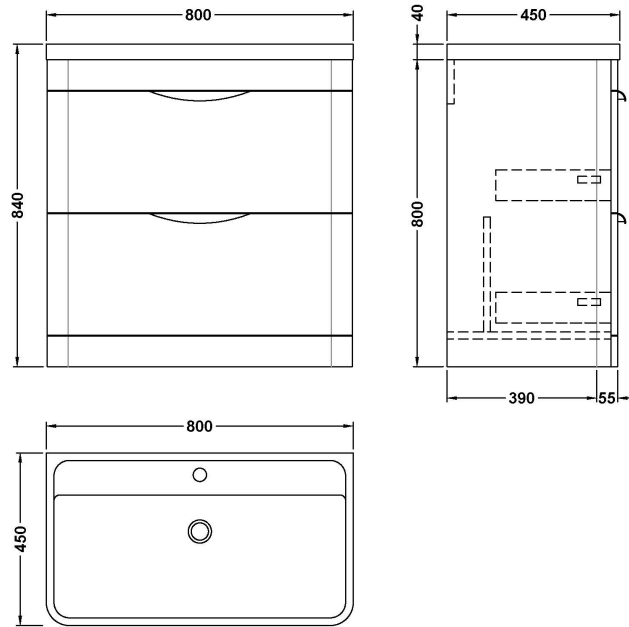

Sales Code: FPA804

Description: Parade 800 F/S 2 Drawer Basin & Cabinet

Packaging Details

Barcode: 5056462651576

Sales Code: PMP895

Description: 800 Floor Standing 2-Drawer Basin Unit

Product Dimensions

Height (mm):	800
Width (mm):	796
Depth (mm):	445
Nett Weight (kg):	40

Packaging Dimensions

Height (mm):	850
Width (mm):	505
Depth (mm):	845
Gross Weight (kg):	40

Packaging Data

Box Colour:	Brown Cardboard Box - Printed
Box Qty:	1
Label Size:	100 x 50
Label Colour:	White Label
Label Qty:	2

Sales Code: PMB005

Description: 800X450mm Poly Marble Basin

Product Dimensions

Height (mm):	450
Width (mm):	800
Depth (mm):	157
Nett Weight (kg):	18.12

Packaging Dimensions

Height (mm):	167
Width (mm):	840
Depth (mm):	470
Gross Weight (kg):	18.12

Packaging Data

Box Colour:	Brown Cardboard Box - Printed
Box Qty:	1
Label Size:	100 x 50
Label Colour:	White Label
Label Qty:	2

Outer Box Dimensions (If Applicable)

Height (mm):	
Width (mm):	
Depth (mm):	
Gross Weight (kg):	
Barcode:	5055369021765