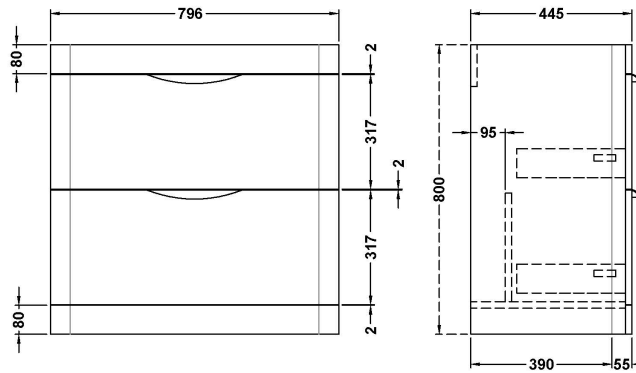

Sales Code: FPA804

Description: Parade 800 F/S 2 Drawer Basin & Cabinet

Packaging Details

Barcode: 5056462651576

Sales Code: PMP895

Description: 800 Floor Standing 2-Drawer Basin Unit

Product Dimensions

Height (mm):	800
Width (mm):	796
Depth (mm):	445
Nett Weight (kg):	40

Packaging Dimensions

Height (mm):	850
Width (mm):	505
Depth (mm):	845
Gross Weight (kg):	40

Packaging Data

Box Colour:	Brown Cardboard Box - Printed
Box Qty:	1
Label Size:	100 x 50
Label Colour:	White Label
Label Qty:	2

Outer Box Dimensions (If Applicable)

Height (mm):	
Width (mm):	
Depth (mm):	
Gross Weight (kg):	
Barcode:	5056462618630

Product Details

Country of Origin:	China
Fitting Instruction:	No
CE Certification:	N/A
FSC Certified Materials:	Yes
Colour:	Satin Green
Construction Method:	Cam & Wood Dowel
Construction Type:	Rigid
Cabinet Finish:	MFC Painted Matt
Fascia Finish:	Mdf Painted Matt
Cabinet Thickness (mm):	18
Fascia Thickness (mm):	18
Drawer Included:	Yes
Drawer Type:	80mm High Metal S/C Inc Galler
No of Shelves:	0
Hinge Type:	Not Applicable
Hinge Included:	No
Adjustable Legs:	No
Fixings Included:	No
Handle Style:	Contemporary
Waste Shroud:	Yes
Handle Included:	Yes
Handle Type:	Cup

Sales Code: PMB005

Description: 800X450mm Poly Marble Basin

Product Dimensions

Height (mm):	450
Width (mm):	800
Depth (mm):	157
Nett Weight (kg):	18.12

Packaging Dimensions

Height (mm):	167
Width (mm):	840
Depth (mm):	470
Gross Weight (kg):	18.12