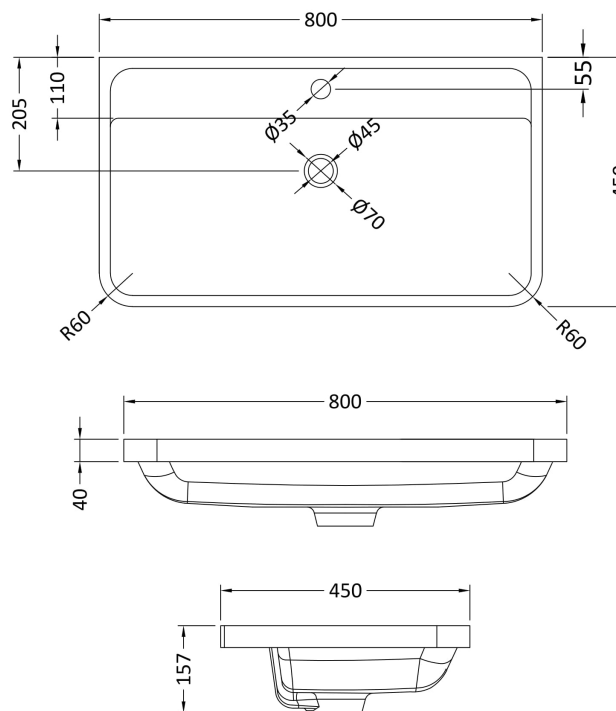

Sales Code: FPA805

Description: Parade 800 W/H 2 Drawer Basin & Cabinet

Packaging Details

Barcode: 5056462651583

Sales Code: PMP885

Description: 800 Wall Hung 2-Drawer Basin Unit

Product Dimensions	
Height (mm):	500
Width (mm):	796
Depth (mm):	445
Nett Weight (kg):	32
Packaging Dimensions	
Height (mm):	810
Width (mm):	530
Depth (mm):	480
Gross Weight (kg):	32
Packaging Data	
Box Colour:	Brown Cardboard Box - Printed
Box Qty:	1
Label Size:	100 x 50
Label Colour:	White Label
Label Qty:	2
Outer Box Dimensions (If Applicable)	
Height (mm):	
Width (mm):	
Depth (mm):	
Gross Weight (kg):	
Barcode:	5056462618654
Product Details	
Country of Origin:	China
Fitting Instruction:	No
CE Certification:	N/A
FSC Certified Materials:	Yes
Colour:	Gloss White
Construction Method:	Cam & Wood Dowel
Construction Type:	Rigid
Cabinet Finish:	MFC Painted Matt
Fascia Finish:	Mdf Painted Matt
Cabinet Thickness (mm):	18
Fascia Thickness (mm):	18
Drawer Included:	Yes
Drawer Type:	80mm High Metal S/C Inc Galler
No of Shelves:	0
Hinge Type:	Not Applicable
Hinge Included:	No
Adjustable Legs:	No
Fixings Included:	Yes
Handle Style:	Contemporary
Waste Shroud:	Yes
Handle Included:	Yes
Handle Type:	Cup

Sales Code: PMB005

Description: 800X450mm Poly Marble Basin

Product Dimensions

Height (mm):	450
Width (mm):	800
Depth (mm):	157
Nett Weight (kg):	18.12

Packaging Dimensions

Height (mm):	167
Width (mm):	840
Depth (mm):	470
Gross Weight (kg):	18.12

Packaging Data

Box Colour:	Brown Cardboard Box - Printed
Box Qty:	1
Label Size:	100 x 50
Label Colour:	White Label
Label Qty:	2

Outer Box Dimensions (If Applicable)

Height (mm):	
Width (mm):	
Depth (mm):	
Gross Weight (kg):	
Barcode:	5055369021765

Basins: Tap Hole: One Taphole Chain Stay Hole: No
Template: Not Required Waste Type Req: Slotted
Overflow Inc: Yes Overflow Cover: Yes
Inner Bowl Depth (mm): 105mm