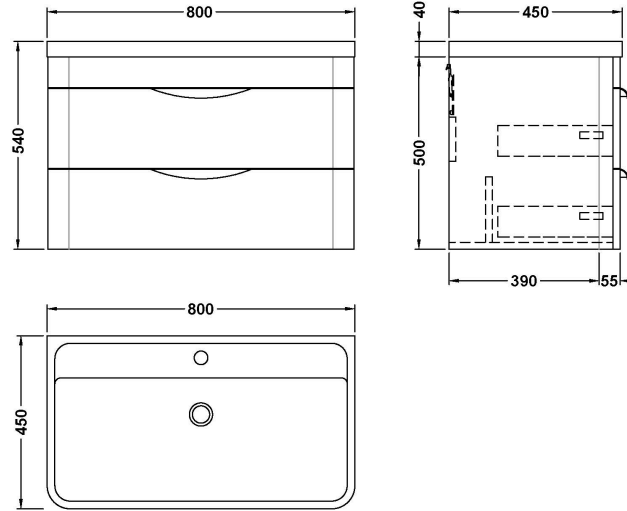

Sales Code: FPA805

Description: Parade 800 W/H 2 Drawer Basin & Cabinet

Packaging Details

Barcode: 5056462651583

Sales Code: PMP885

Description: 800 Wall Hung 2-Drawer Basin Unit

Product Dimensions	
Height (mm):	500
Width (mm):	796
Depth (mm):	445
Nett Weight (kg):	32
Packaging Dimensions	
Height (mm):	810
Width (mm):	530
Depth (mm):	480
Gross Weight (kg):	32
Packaging Data	
Box Colour:	Brown Cardboard Box - Printed
Box Qty:	1
Label Size:	100 x 50
Label Colour:	White Label
Label Qty:	2
Outer Box Dimensions (If Applicable)	
Height (mm):	
Width (mm):	
Depth (mm):	
Gross Weight (kg):	
Barcode:	5056462618654
Product Details	
Country of Origin:	China
Fitting Instruction:	No
CE Certification:	N/A
FSC Certified Materials:	Yes
Colour:	Gloss White
Construction Method:	Cam & Wood Dowel
Construction Type:	Rigid
Cabinet Finish:	MFC Painted Matt
Fascia Finish:	Mdf Painted Matt
Cabinet Thickness (mm):	18
Fascia Thickness (mm):	18
Drawer Included:	Yes
Drawer Type:	80mm High Metal S/C Inc Galler
No of Shelves:	0
Hinge Type:	Not Applicable
Hinge Included:	No
Adjustable Legs:	No
Fixings Included:	Yes
Handle Style:	Contemporary
Waste Shroud:	Yes
Handle Included:	Yes
Handle Type:	Cup

Sales Code: PMB005

Description: 800X450mm Poly Marble Basin

Product Dimensions

Height (mm):	450
Width (mm):	800
Depth (mm):	157
Nett Weight (kg):	18.12

Packaging Dimensions

Height (mm):	167
Width (mm):	840
Depth (mm):	470
Gross Weight (kg):	18.12

Packaging Data

Box Colour:	Brown Cardboard Box - Printed
Box Qty:	1
Label Size:	100 x 50
Label Colour:	White Label
Label Qty:	2

Outer Box Dimensions (If Applicable)

Height (mm):	
Width (mm):	
Depth (mm):	
Gross Weight (kg):	
Barcode:	5055369021765

Basins: Tap Hole: One Taphole Chain Stay Hole: No
Template: Not Required Waste Type Req: Slotted
Overflow Inc: Yes Overflow Cover: Yes
Inner Bowl Depth (mm): 105mm