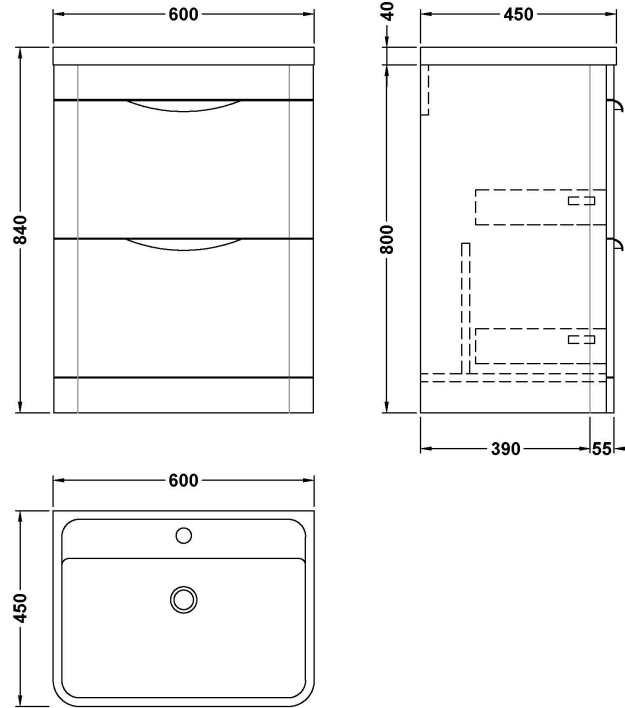

Sales Code: FPA810

Description: Parade 600 F/S 2 Door Basin & Cabinet

Packaging Details

Barcode: 5056462651538

Sales Code: PMP892

Description: 600 Floor Standing 2-Door Basin Unit

Product Dimensions

Height (mm):	800
Width (mm):	596
Depth (mm):	445
Nett Weight (kg):	25

Packaging Dimensions

Height (mm):	850
Width (mm):	600
Depth (mm):	455
Gross Weight (kg):	25

Packaging Data

Box Colour:	Brown Cardboard Box - Printed
Box Qty:	1
Label Size:	100 x 50
Label Colour:	White Label
Label Qty:	2

Sales Code: PMB003

Description: 600X450mm Poly Marble Basin

Product Dimensions

Height (mm):	450
Width (mm):	600
Depth (mm):	157
Nett Weight (kg):	12.82

Packaging Dimensions

Height (mm):	167
Width (mm):	640
Depth (mm):	470
Gross Weight (kg):	12.82

Packaging Data

Box Colour:	Brown Cardboard Box - Printed
Box Qty:	1
Label Size:	100 x 50
Label Colour:	White Label
Label Qty:	2

Outer Box Dimensions (If Applicable)

Height (mm):	
Width (mm):	
Depth (mm):	
Gross Weight (kg):	
Barcode:	5055369021734