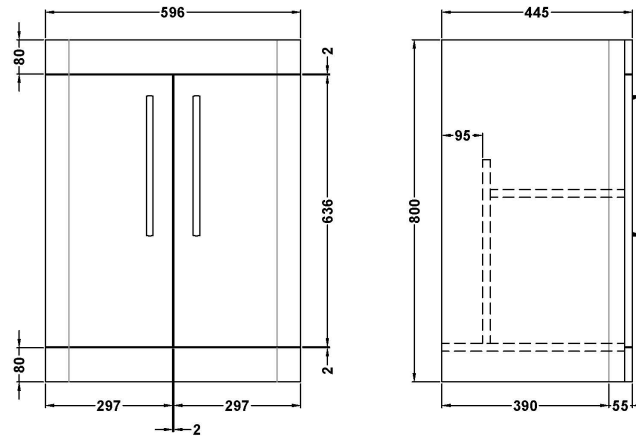

Sales Code: FPA810

Description: Parade 600 F/S 2 Door Basin & Cabinet

Packaging Details

Barcode: 5056462651538

Sales Code: PMP892

Description: 600 Floor Standing 2-Door Basin Unit

Product Dimensions

Height (mm):	800
Width (mm):	596
Depth (mm):	445
Nett Weight (kg):	25

Packaging Dimensions

Height (mm):	850
Width (mm):	600
Depth (mm):	455
Gross Weight (kg):	25

Packaging Data

Box Colour:	Brown Cardboard Box - Printed
Box Qty:	1
Label Size:	100 x 50
Label Colour:	White Label
Label Qty:	2

Outer Box Dimensions (If Applicable)

Height (mm):	
Width (mm):	
Depth (mm):	
Gross Weight (kg):	
Barcode:	5056462618579

Product Details

Country of Origin:	China
Fitting Instruction:	No
CE Certification:	N/A
FSC Certified Materials:	Yes
Colour:	Satin Green
Construction Method:	Cam & Wood Dowel
Construction Type:	Rigid
Cabinet Finish:	MFC Painted Matt
Fascia Finish:	Mdf Painted Matt
Cabinet Thickness (mm):	18
Fascia Thickness (mm):	18
Drawer Included:	Not Applicable
Drawer Type:	Not Applicable
No of Shelves:	1
Hinge Type:	95 Degree Soft Close
Hinge Included:	Yes, Supplied
Adjustable Legs:	No
Fixings Included:	No
Handle Style:	Contemporary
Waste Shroud:	No
Handle Included:	Yes
Handle Type:	Cup

Sales Code: PMB003

Description: 600X450mm Poly Marble Basin

Product Dimensions

Height (mm):	450
Width (mm):	600
Depth (mm):	157
Nett Weight (kg):	12.82

Packaging Dimensions

Height (mm):	167
Width (mm):	640
Depth (mm):	470
Gross Weight (kg):	12.82