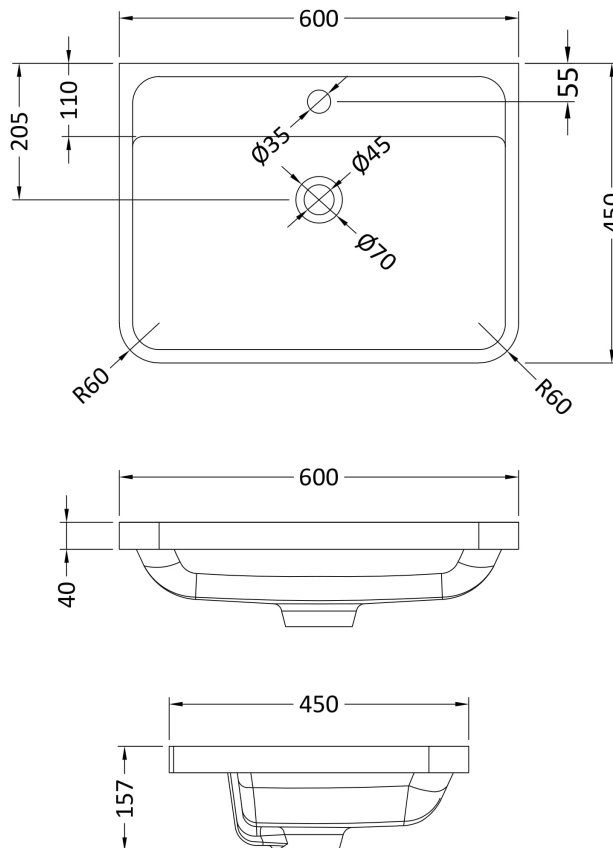

Sales Code: FPA810

Description: Parade 600 F/S 2 Door Basin & Cabinet

Packaging Details

Barcode: 5056462651538

Sales Code: PMP892

Description: 600 Floor Standing 2-Door Basin Unit

Product Dimensions

Height (mm):	800
Width (mm):	596
Depth (mm):	445
Nett Weight (kg):	25

Packaging Dimensions

Height (mm):	850
Width (mm):	600
Depth (mm):	455
Gross Weight (kg):	25

Packaging Data

Box Colour:	Brown Cardboard Box - Printed
Box Qty:	1
Label Size:	100 x 50
Label Colour:	White Label
Label Qty:	2

Outer Box Dimensions (If Applicable)

Height (mm):	
Width (mm):	
Depth (mm):	
Gross Weight (kg):	
Barcode:	5056462618579

Product Details

Country of Origin:	China
Fitting Instruction:	No
CE Certification:	N/A
FSC Certified Materials:	Yes
Colour:	Satin Green
Construction Method:	Cam & Wood Dowel
Construction Type:	Rigid
Cabinet Finish:	MFC Painted Matt
Fascia Finish:	Mdf Painted Matt
Cabinet Thickness (mm):	18
Fascia Thickness (mm):	18
Drawer Included:	Not Applicable
Drawer Type:	Not Applicable
No of Shelves:	1
Hinge Type:	95 Degree Soft Close
Hinge Included:	Yes, Supplied
Adjustable Legs:	No
Fixings Included:	No
Handle Style:	Contemporary
Waste Shroud:	No
Handle Included:	Yes
Handle Type:	Cup

Sales Code: PMB003

Description: 600X450mm Poly Marble Basin

Product Dimensions

Height (mm):	450
Width (mm):	600
Depth (mm):	157
Nett Weight (kg):	12.82

Packaging Dimensions

Height (mm):	167
Width (mm):	640
Depth (mm):	470
Gross Weight (kg):	12.82