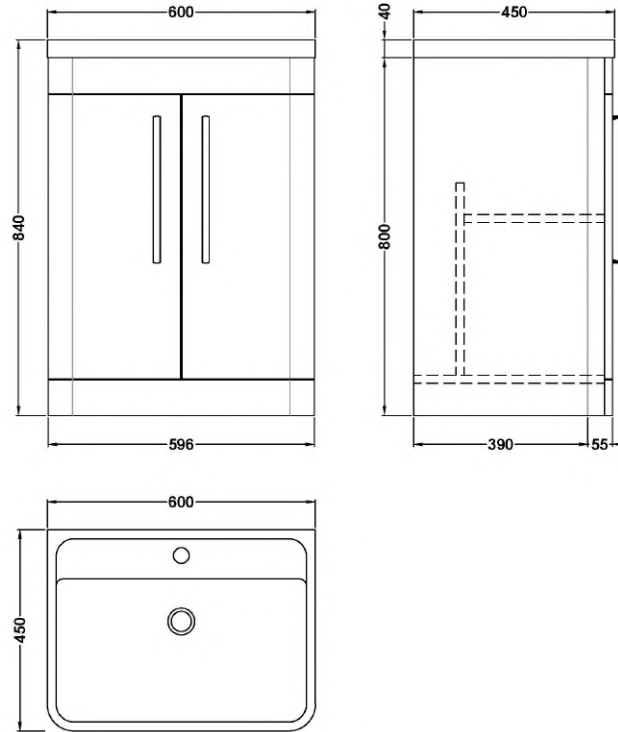

Sales Code: FPA810

Description: Parade 600 F/S 2 Door Basin & Cabinet

Packaging Details

Barcode: 5056462651538

Sales Code: PMP892

Description: 600 Floor Standing 2-Door Basin Unit

Product Dimensions

Height (mm):	800
Width (mm):	596
Depth (mm):	445
Nett Weight (kg):	25

Packaging Dimensions

Height (mm):	850
Width (mm):	600
Depth (mm):	455
Gross Weight (kg):	25

Packaging Data

Box Colour:	Brown Cardboard Box - Printed
Box Qty:	1
Label Size:	100 x 50
Label Colour:	White Label
Label Qty:	2

Outer Box Dimensions (If Applicable)

Height (mm):	
Width (mm):	
Depth (mm):	
Gross Weight (kg):	
Barcode:	5056462618579

Product Details

Country of Origin:	China
Fitting Instruction:	No
CE & UKCA:	N/A
FSC Certified Materials:	Yes
Colour:	Satin Green
Construction Method:	Cam & Wood Dowel
Construction Type:	Rigid
Cabinet Finish:	MFC Painted Matt
Fascia Finish:	Mdf Painted Matt
Cabinet Thickness (mm):	18
Fascia Thickness (mm):	18
Drawer Included:	Not Applicable
Drawer Type:	Not Applicable
No of Shelves:	1
Hinge Type:	95 Degree Soft Close
Hinge Included:	Yes, Supplied
Adjustable Legs:	No
Fixings Included:	No
Handle Style:	Contemporary
Waste Shroud:	No
Handle Included:	Yes
Handle Type:	Cup

Sales Code: PMB003

Description: 600X450mm Poly Marble Basin

Product Dimensions

Height (mm):	450
Width (mm):	600
Depth (mm):	157
Nett Weight (kg):	12.82

Packaging Dimensions

Height (mm):	167
Width (mm):	640
Depth (mm):	470
Gross Weight (kg):	12.82