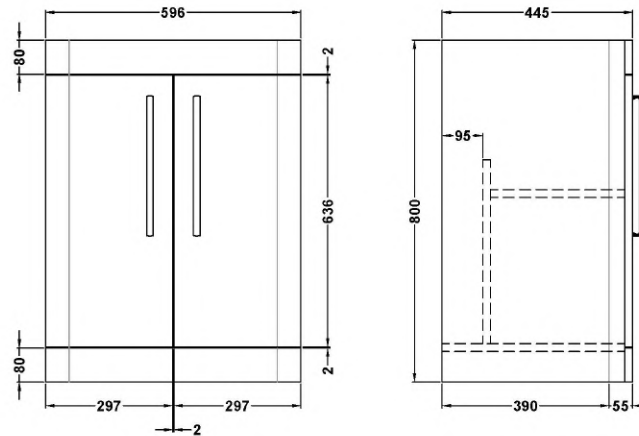

Sales Code: FPA810

Description: Parade 600 F/S 2 Door Basin & Cabinet

Packaging Details

Barcode: 5056462651538

Sales Code: PMP892

Description: 600 Floor Standing 2-Door Basin Unit

Product Dimensions

Height (mm):	800
Width (mm):	596
Depth (mm):	445
Nett Weight (kg):	25

Packaging Dimensions

Height (mm):	850
Width (mm):	600
Depth (mm):	455
Gross Weight (kg):	25

Packaging Data

Box Colour:	Brown Cardboard Box - Printed
Box Qty:	1
Label Size:	100 x 50
Label Colour:	White Label
Label Qty:	2

Outer Box Dimensions (If Applicable)

Height (mm):	
Width (mm):	
Depth (mm):	
Gross Weight (kg):	
Barcode:	5056462618579

Product Details

Country of Origin:	China
Fitting Instruction:	No
CE & UKCA:	N/A
FSC Certified Materials:	Yes
Colour:	Satin Green
Construction Method:	Cam & Wood Dowel
Construction Type:	Rigid
Cabinet Finish:	MFC Painted Matt
Fascia Finish:	Mdf Painted Matt
Cabinet Thickness (mm):	18
Fascia Thickness (mm):	18
Drawer Included:	Not Applicable
Drawer Type:	Not Applicable
No of Shelves:	1
Hinge Type:	95 Degree Soft Close
Hinge Included:	Yes, Supplied
Adjustable Legs:	No
Fixings Included:	No
Handle Style:	Contemporary
Waste Shroud:	No
Handle Included:	Yes
Handle Type:	Cup

Sales Code: PMB003

Description: 600X450mm Poly Marble Basin

Product Dimensions

Height (mm):	450
Width (mm):	600
Depth (mm):	157
Nett Weight (kg):	12.82

Packaging Dimensions

Height (mm):	167
Width (mm):	640
Depth (mm):	470
Gross Weight (kg):	12.82