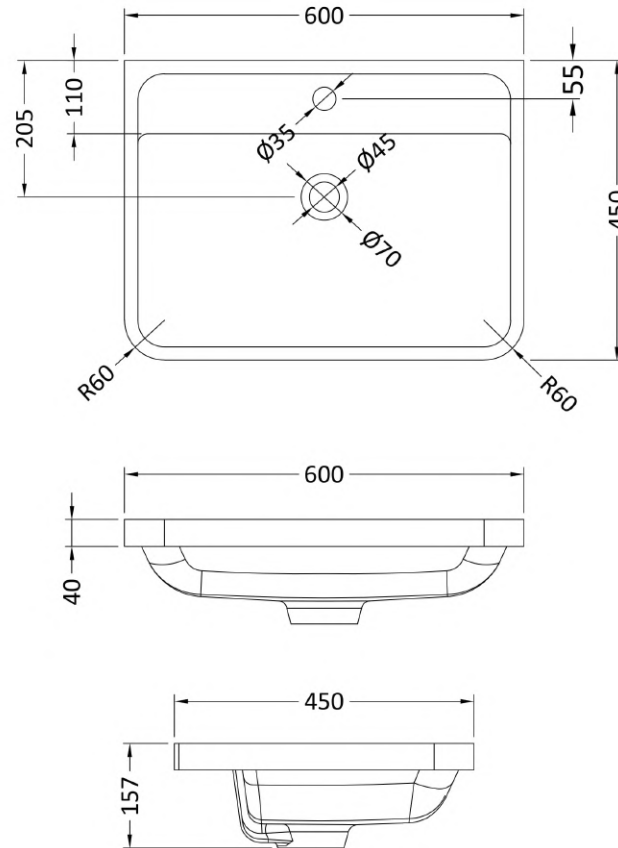

Sales Code: FPA810

Description: Parade 600 F/S 2 Door Basin & Cabinet

Packaging Details

Barcode: 5056462651538

Sales Code: PMP892

Description: 600 Floor Standing 2-Door Basin Unit

Product Dimensions

Height (mm):	800
Width (mm):	596
Depth (mm):	445
Nett Weight (kg):	25

Packaging Dimensions

Height (mm):	850
Width (mm):	600
Depth (mm):	455
Gross Weight (kg):	25

Packaging Data

Box Colour:	Brown Cardboard Box - Printed
Box Qty:	1
Label Size:	100 x 50
Label Colour:	White Label
Label Qty:	2

Outer Box Dimensions (If Applicable)

Height (mm):	
Width (mm):	
Depth (mm):	
Gross Weight (kg):	
Barcode:	5056462618579

Product Details

Country of Origin:	China
Fitting Instruction:	No
CE & UKCA:	N/A
FSC Certified Materials:	Yes
Colour:	Satin Green
Construction Method:	Cam & Wood Dowel
Construction Type:	Rigid
Cabinet Finish:	MFC Painted Matt
Fascia Finish:	Mdf Painted Matt
Cabinet Thickness (mm):	18
Fascia Thickness (mm):	18
Drawer Included:	Not Applicable
Drawer Type:	Not Applicable
No of Shelves:	1
Hinge Type:	95 Degree Soft Close
Hinge Included:	Yes, Supplied
Adjustable Legs:	No
Fixings Included:	No
Handle Style:	Contemporary
Waste Shroud:	No
Handle Included:	Yes
Handle Type:	Cup

Sales Code: PMB003

Description: 600X450mm Poly Marble Basin

Product Dimensions

Height (mm):	450
Width (mm):	600
Depth (mm):	157
Nett Weight (kg):	12.82

Packaging Dimensions

Height (mm):	167
Width (mm):	640
Depth (mm):	470
Gross Weight (kg):	12.82